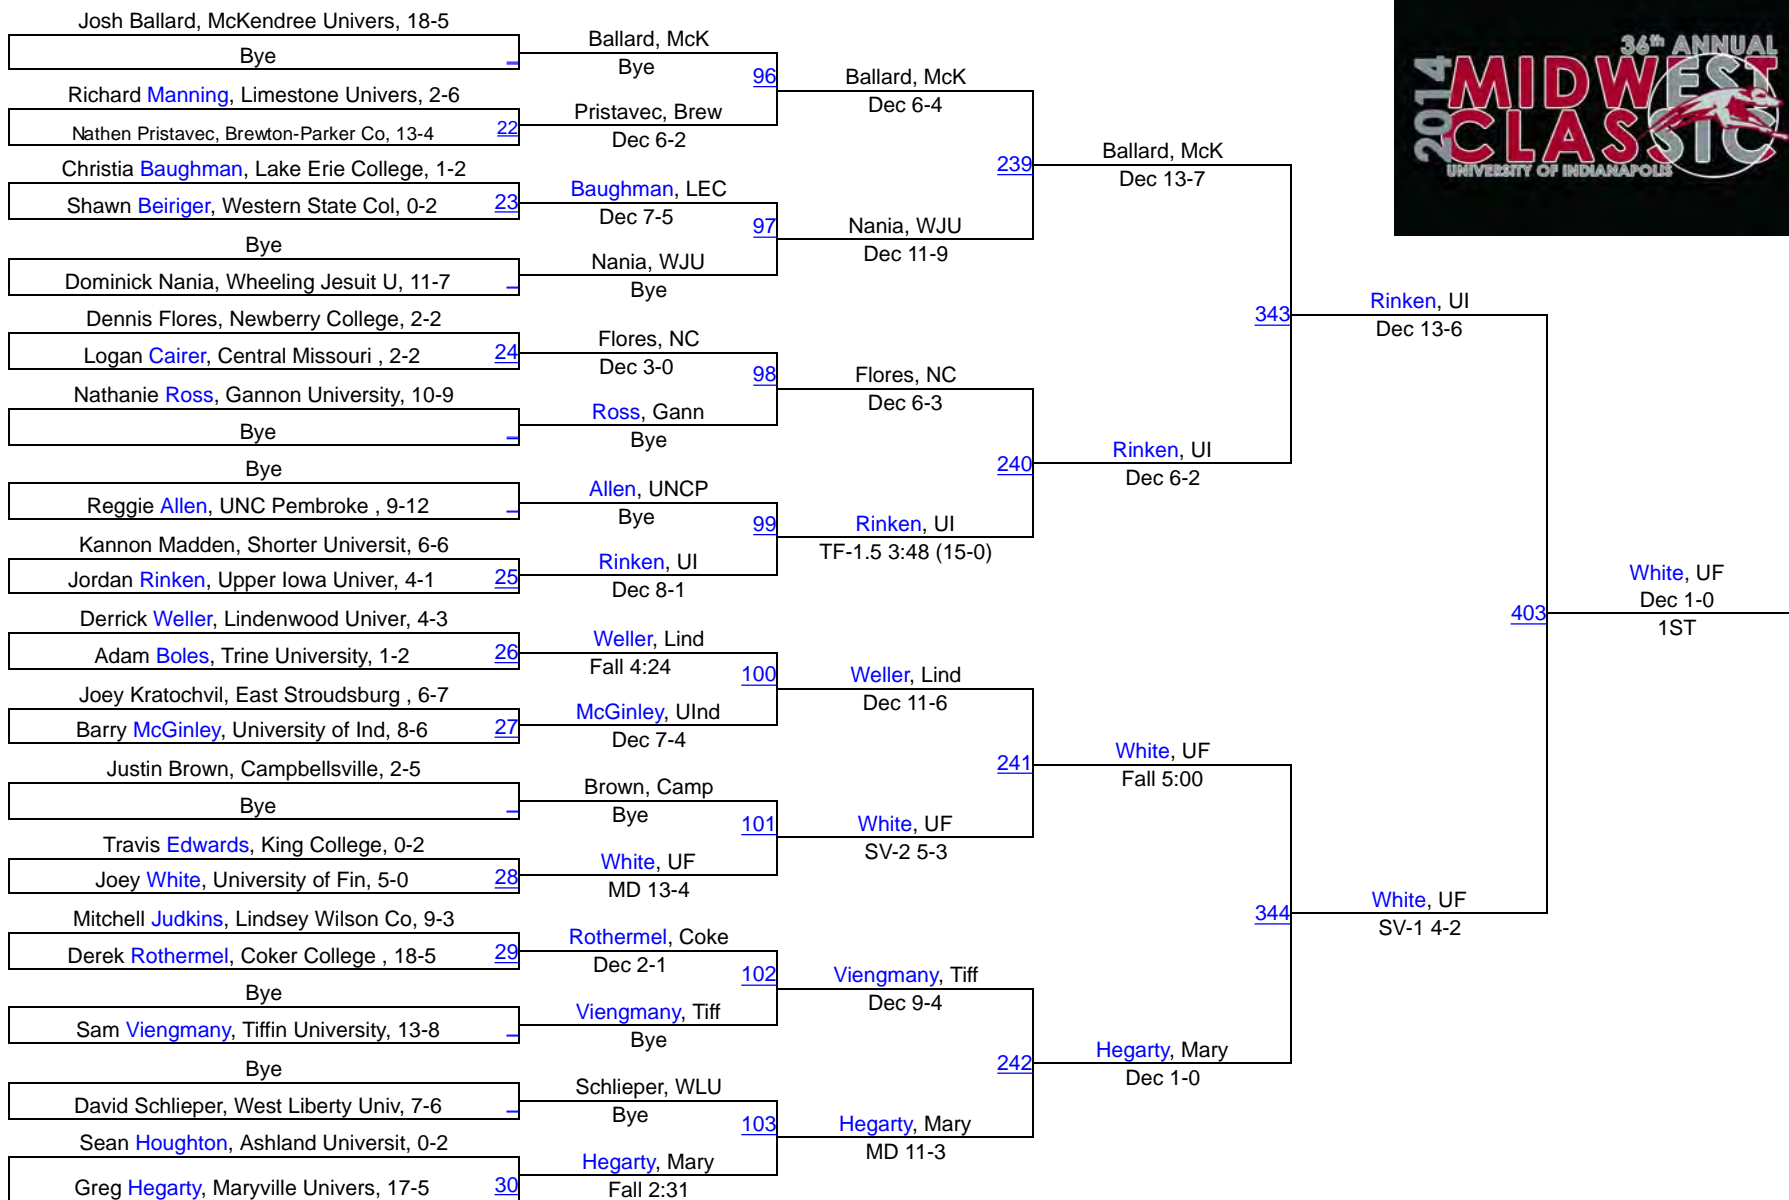

157

36th Annual Midwest Classic

36th Annual Midwest Classic

157