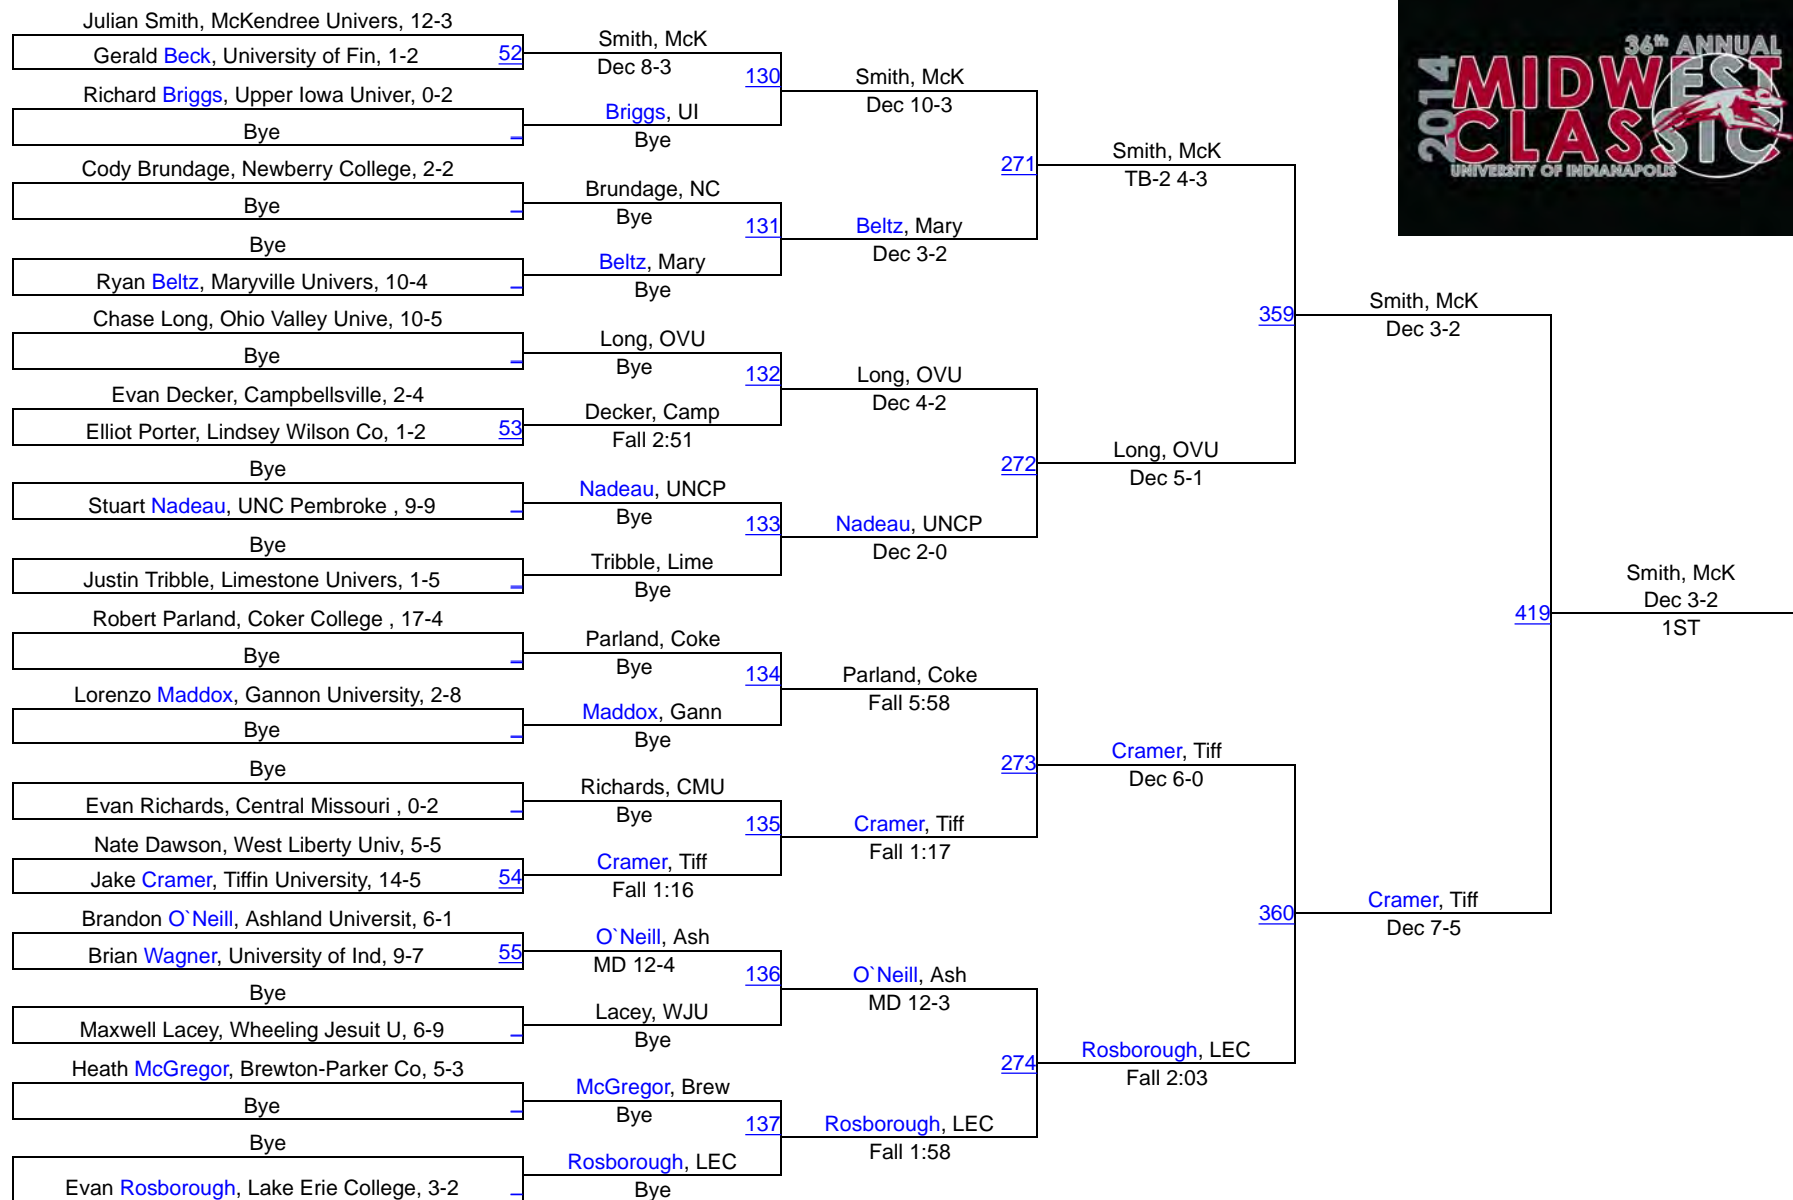

197

36th Annual Midwest Classic

36th Annual Midwest Classic

197