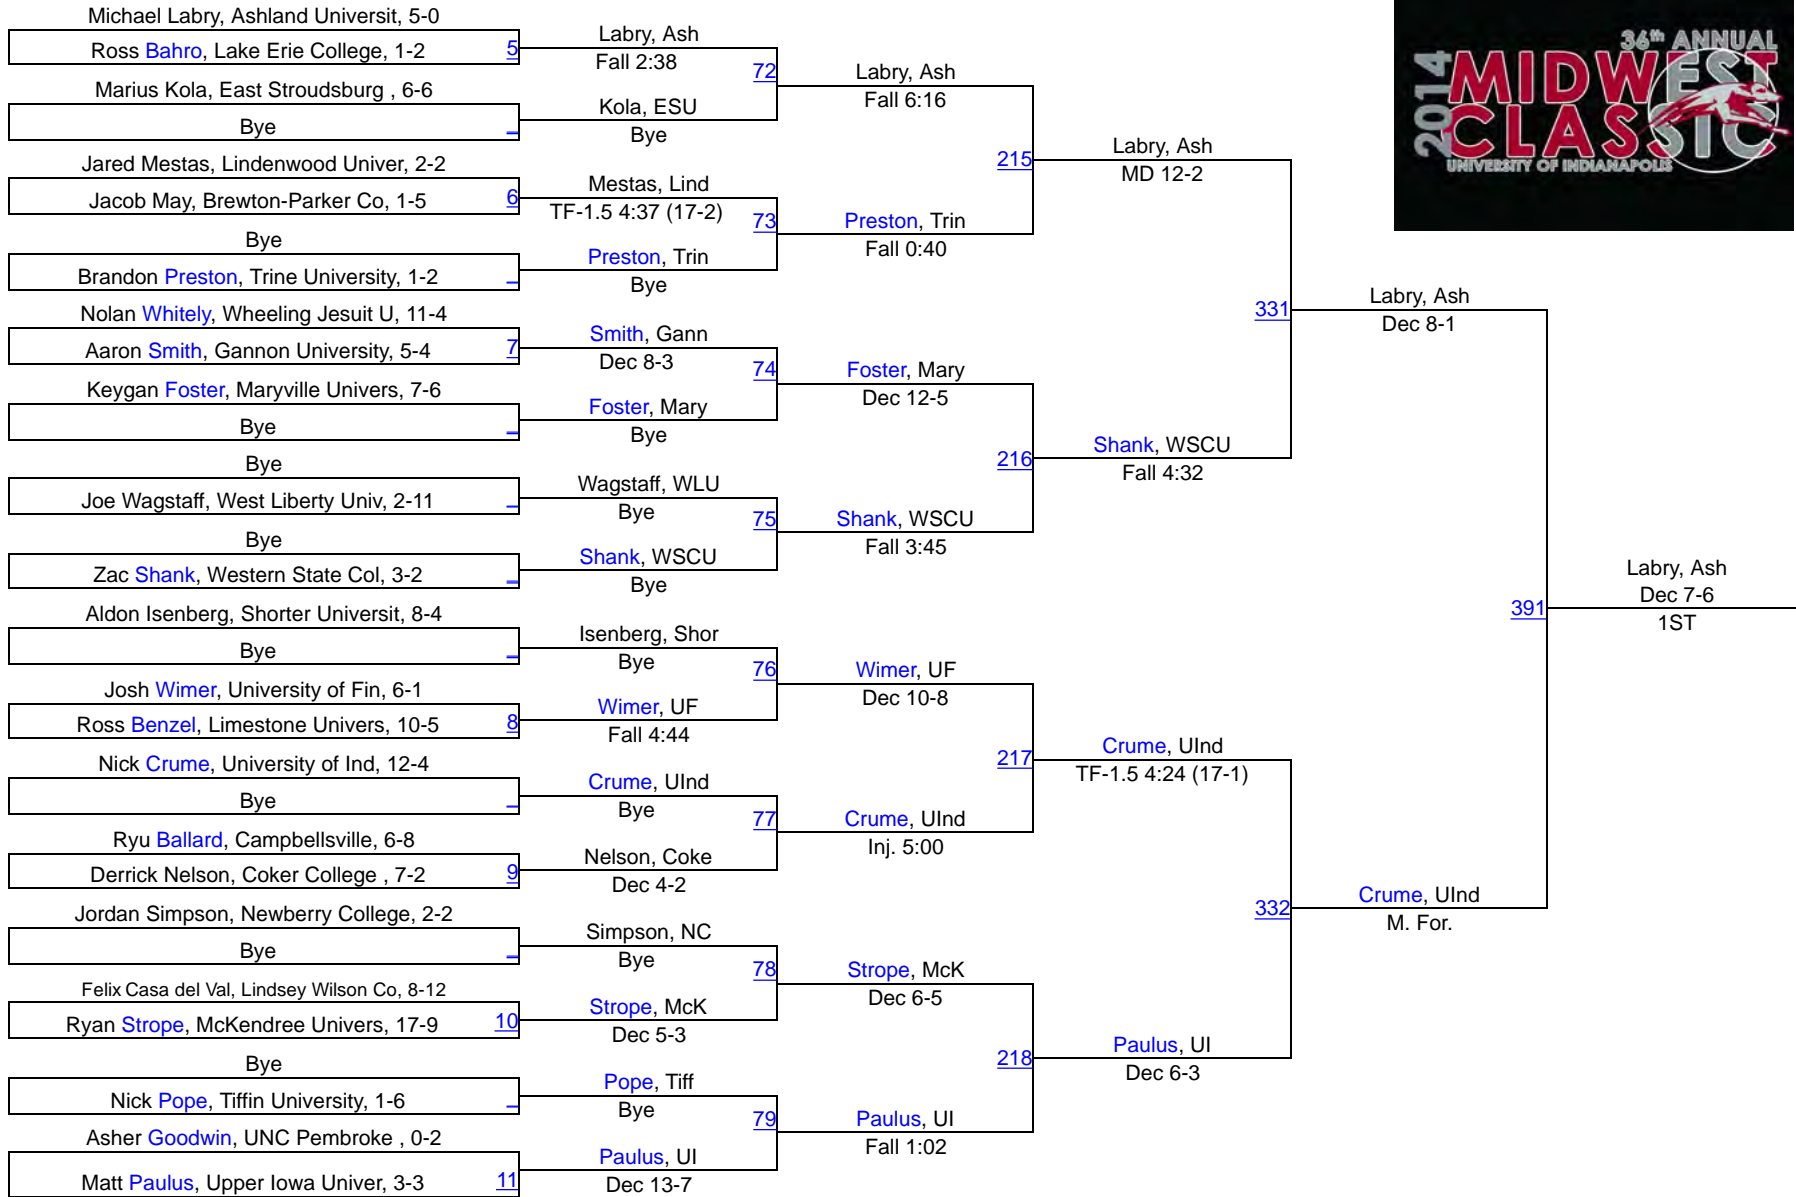

133

36th Annual Midwest Classic

36th Annual Midwest Classic

133