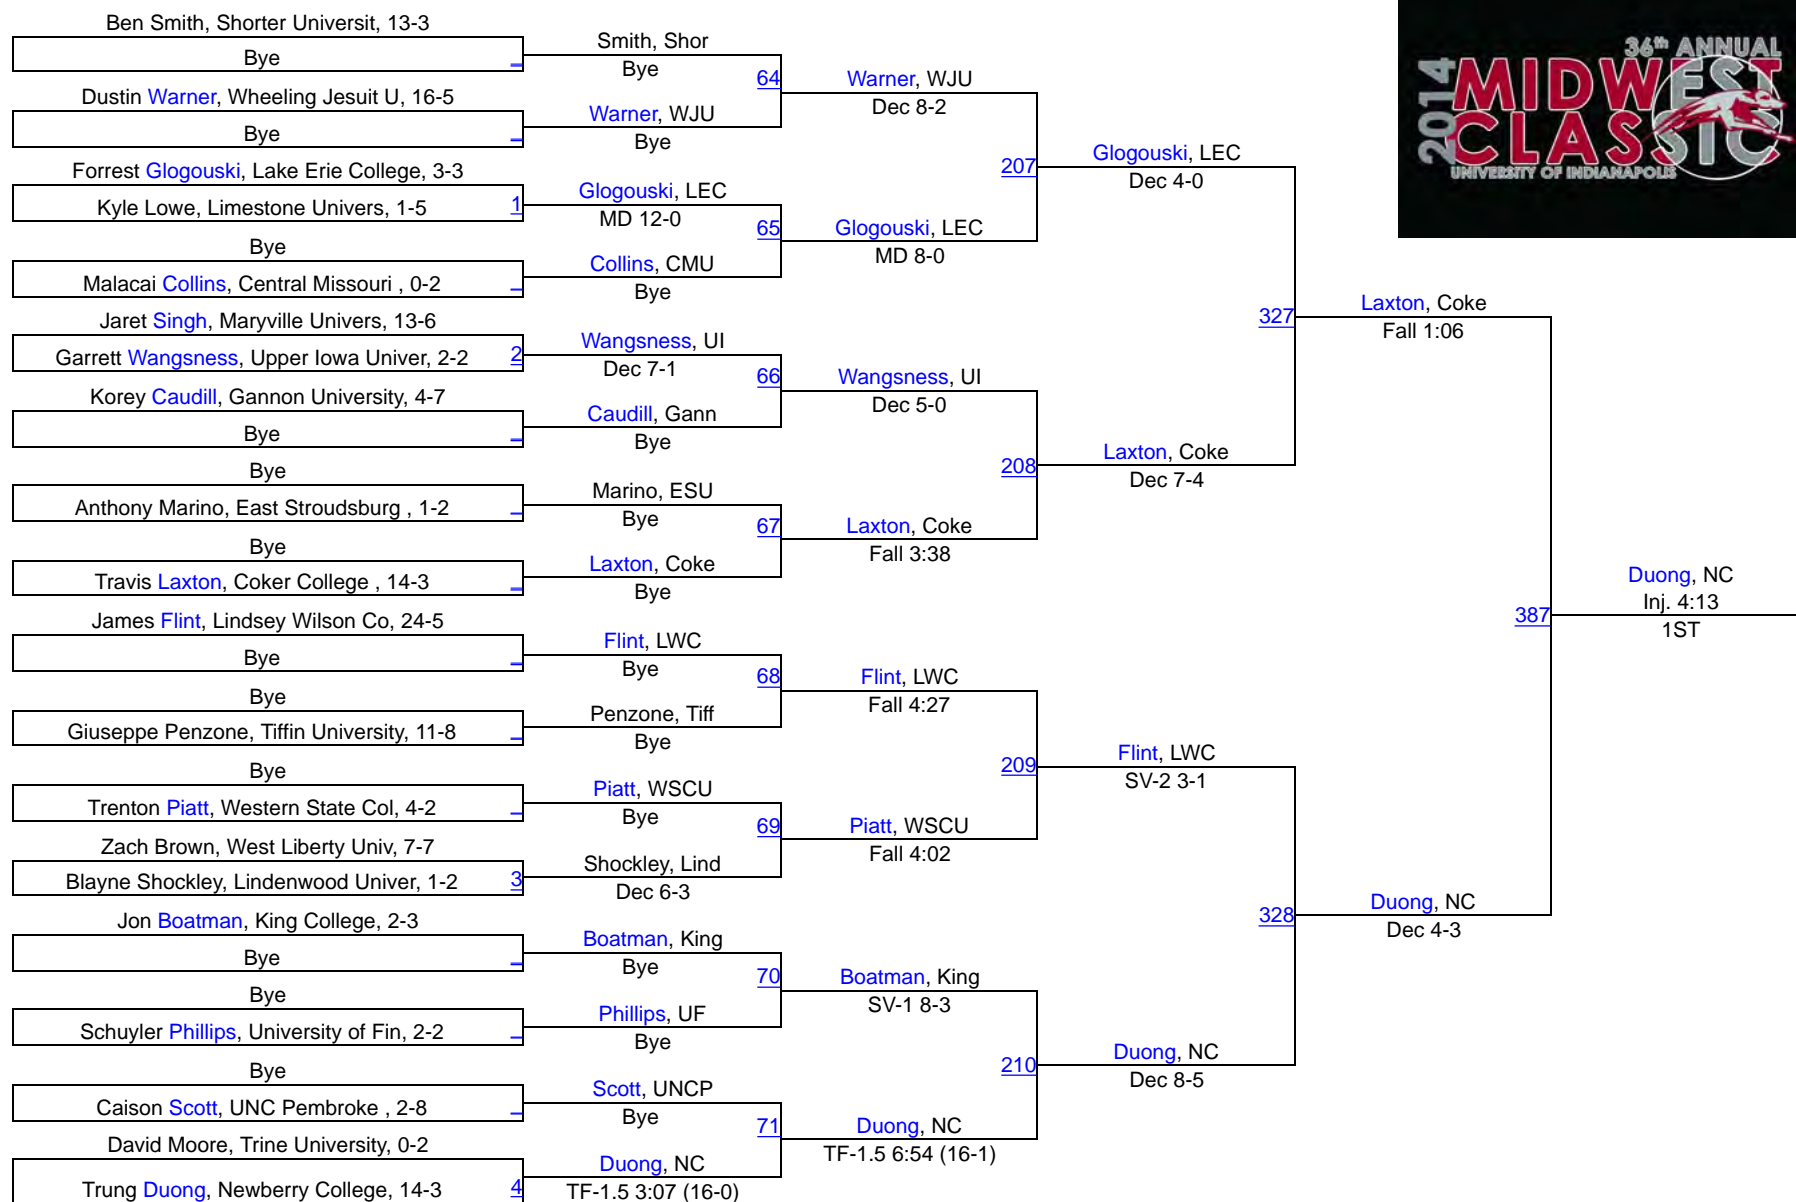

Team Scores

**Midwest Classic
University of Indianapolis
Indianapolis, IN
December 13-14, 2014**

1.	Maryville University	127.5
2.	McKendree University	121.0
3.	Western State Colorado University	102.0
4.	Shorter University	85.5
5.	Upper Iowa University	83.0
6.	Tiffin University	78.0
7.	UNC Pembroke	77.0
8.	Newberry College	73.0
9.	Ashland University	68.5
10.	University of Findlay	65.0
11.	Coker College	60.0
12.	Lindenwood University	51.5
13.	Lake Erie College	46.0
14.	Wheeling Jesuit University	43.0
15.	Lindsey Wilson College	42.5
16.	King College	34.0
17.	Limestone University	33.0
18.	University of Indianapolis	30.5
19.	Ohio Valley University	22.0
20.	Campbellsville	18.0
21.	Central Missouri University	17.0
21.	Gannon University	17.0
23.	Brewton-Parker College	10.5
23.	West Liberty University	10.5
25.	Trine University	7.5
26.	East Stroudsburg University	1.5

Scroll down for brackets

125

36th Annual Midwest Classic

36th Annual Midwest Classic

125