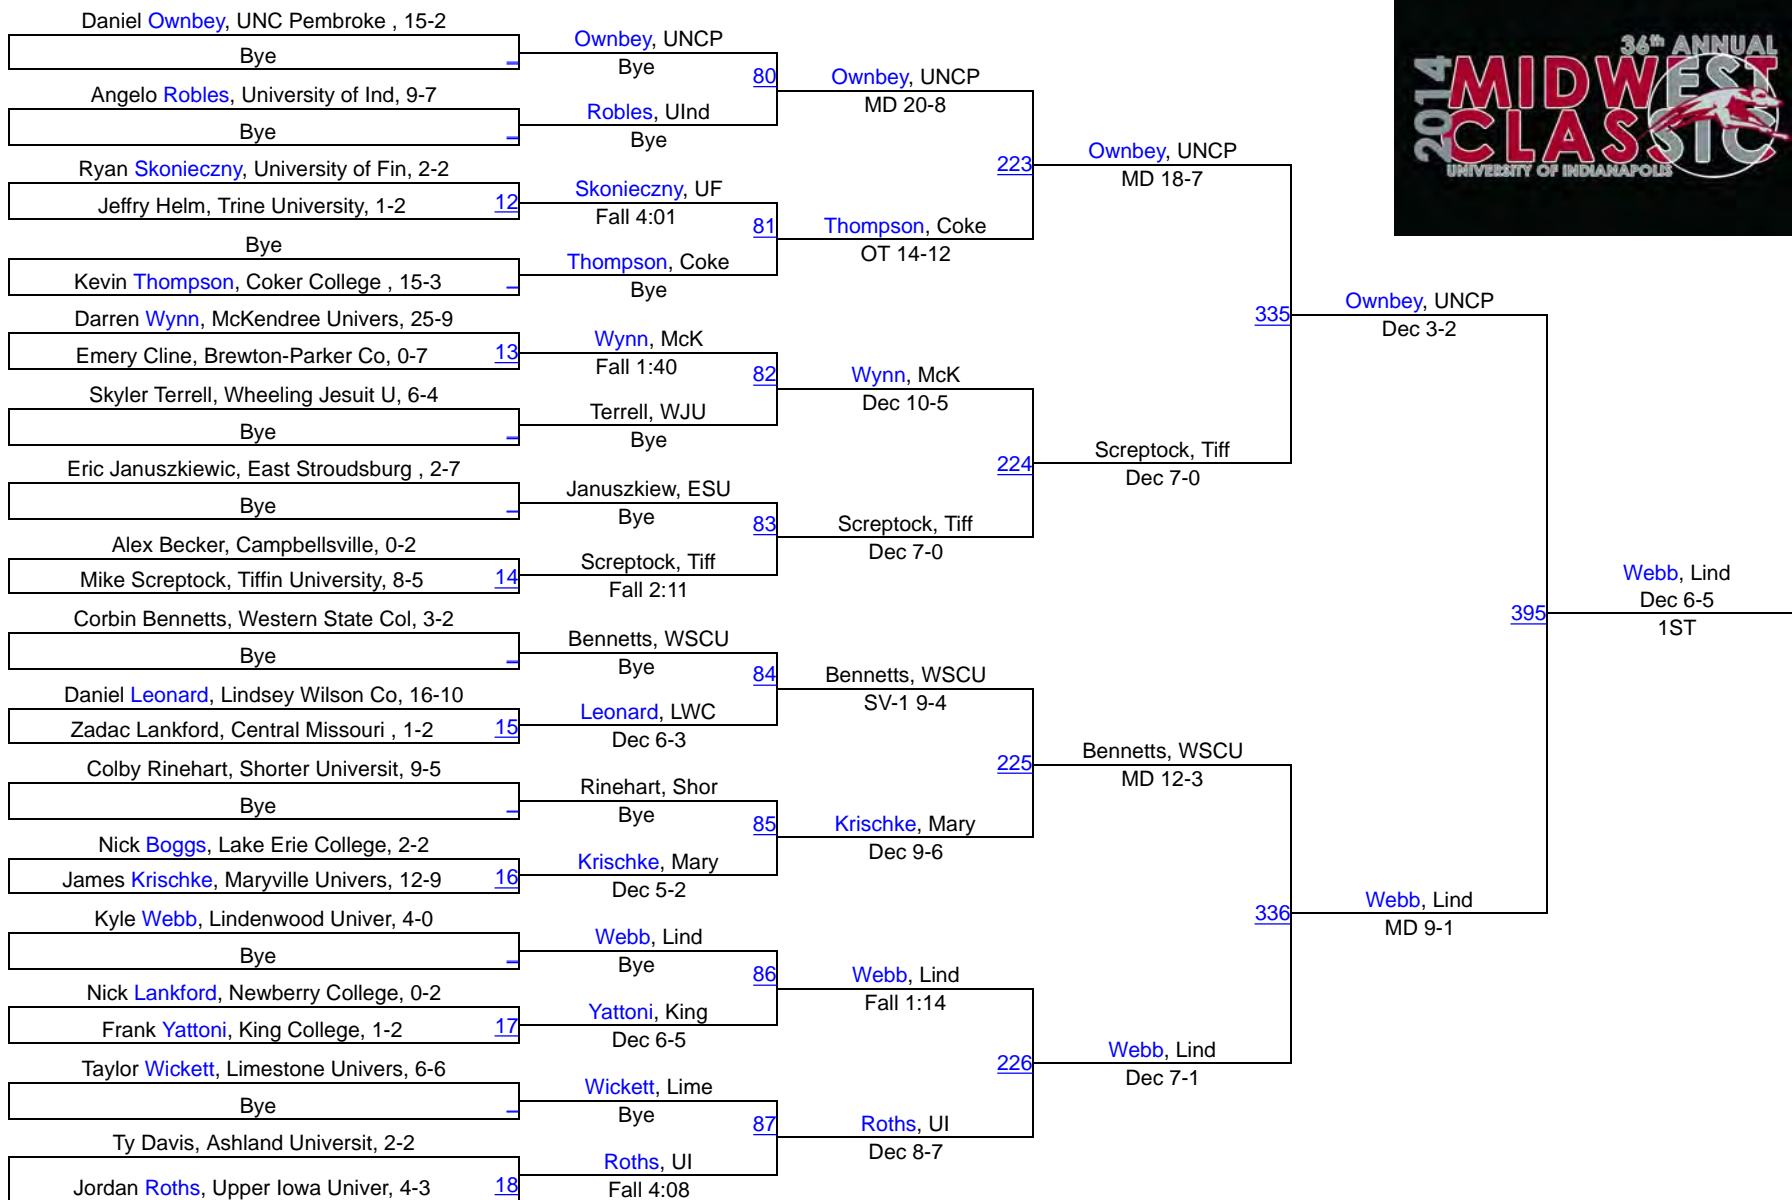

141

36th Annual Midwest Classic

36th Annual Midwest Classic

141