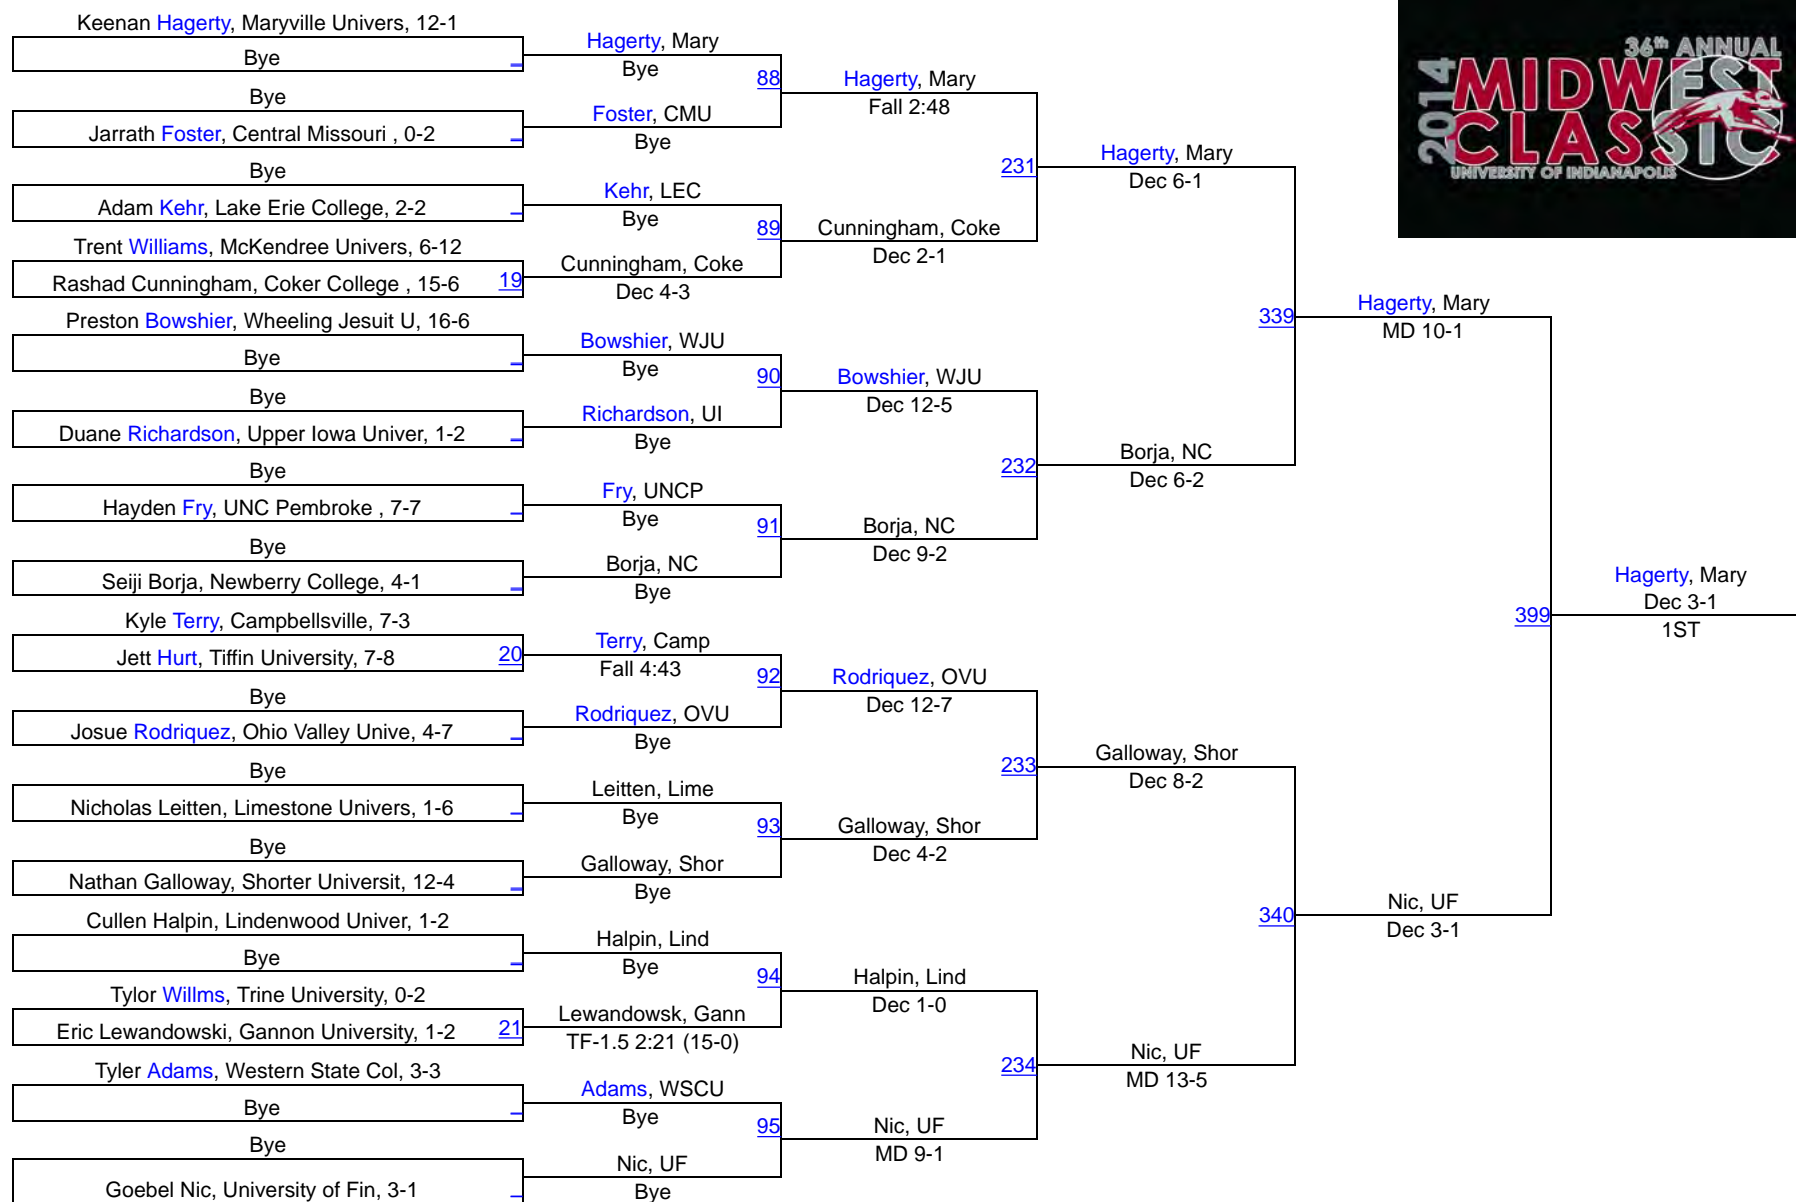

149

36th Annual Midwest Classic

36th Annual Midwest Classic

149