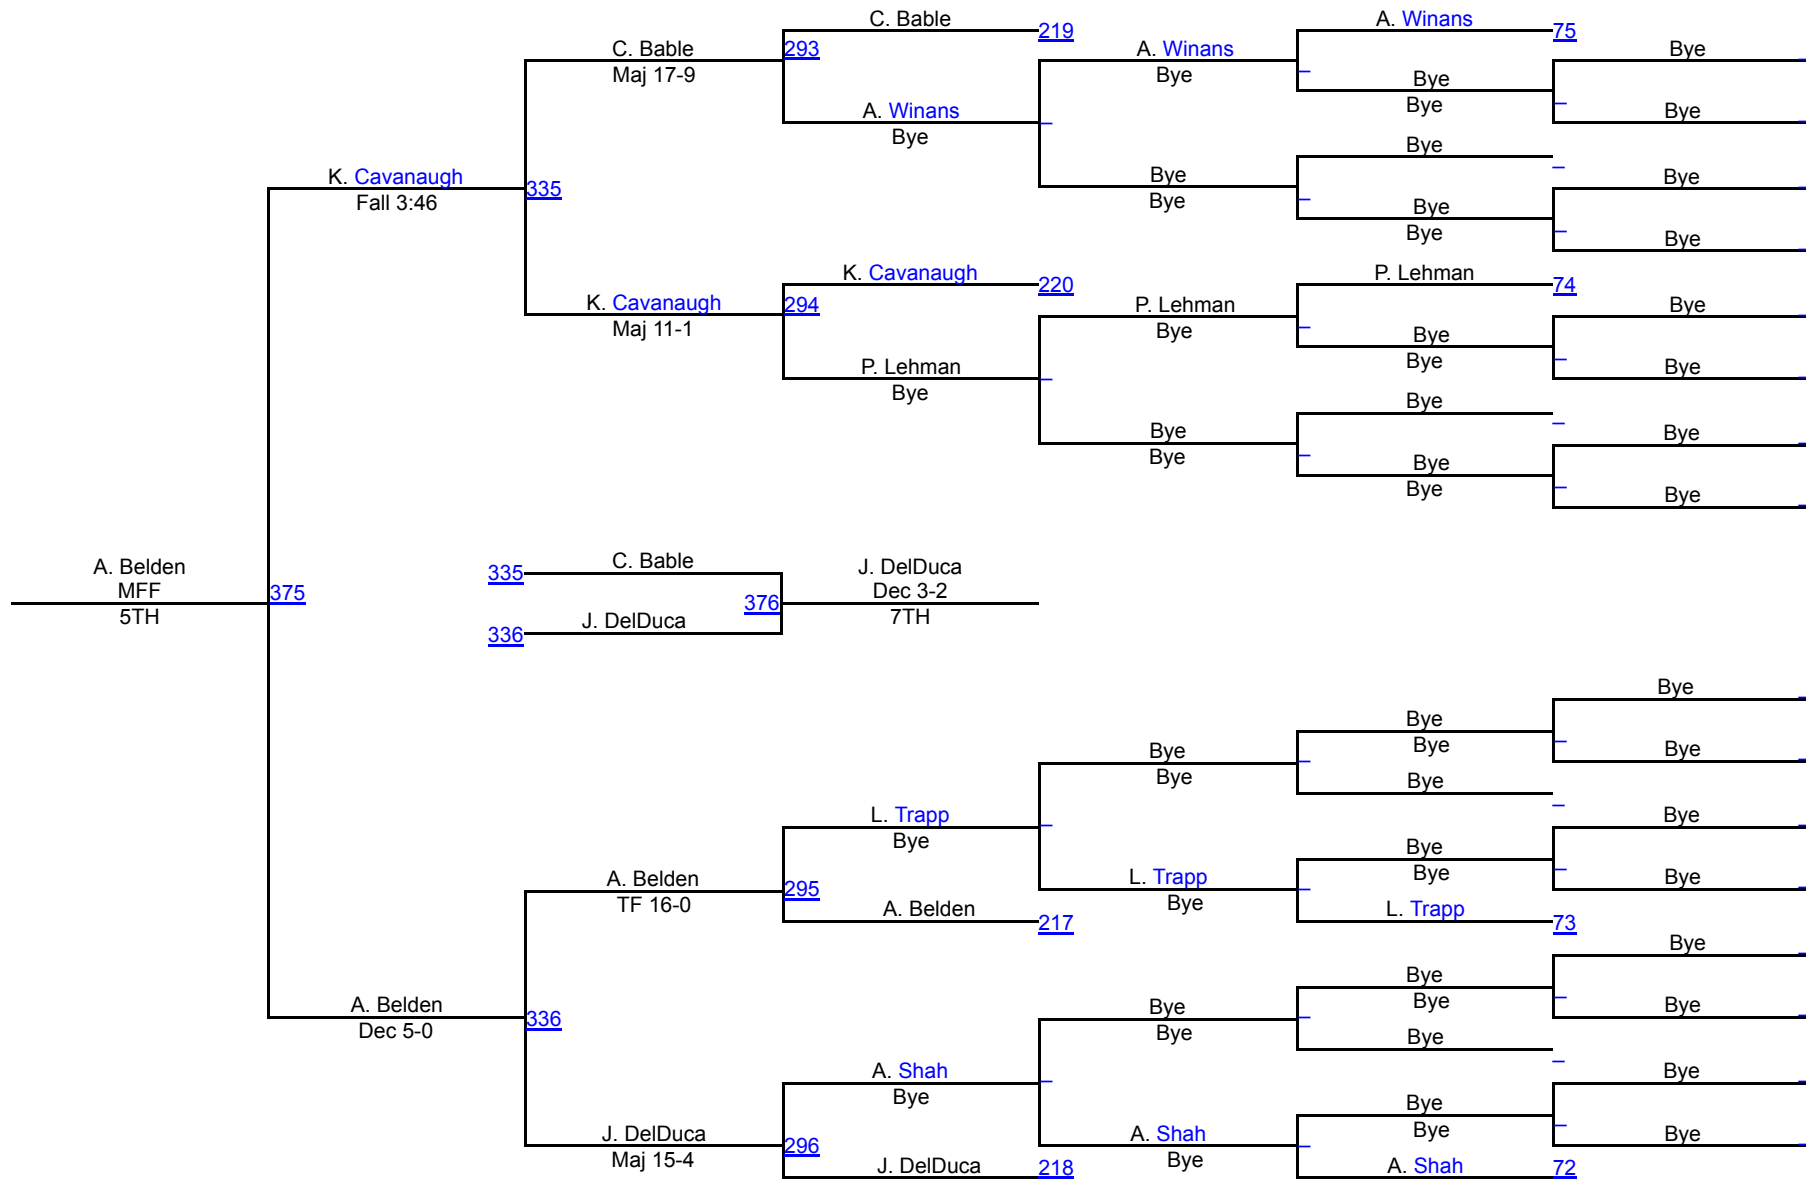

Team Scores

Printed on 02/03/2018 04:32 p.m.

	Team	Abbr	Score
1	Wabash	WA	189.5
2	Wheeling Jesuit University	WJU	140.5
3	Brockport	BP	125.0
4	Baldwin Wallace	BW	115.5
5	SUNY-Oswego	SUOS	77.5
6	Washington and Jefferson	W&J	76.0
7	Ohio Northern	ONU	61.0
8	Waynesburg	WAYN	56.5
9	Case Western Reserve	CWR	48.5
10	Lourdes University	Lour	45.5
11	Thiel	Th	39.0
12	Alfred State	AS	35.5
13	Thomas Moore College	TMC	26.5
14	Muskigum	MU	26.0
15	Mount St. Joseph	MSJ	5.0

John Summa Invitational

College 125

College 125

College 133

John Summa Invitational

College 133

John Summa Invitational

College 141