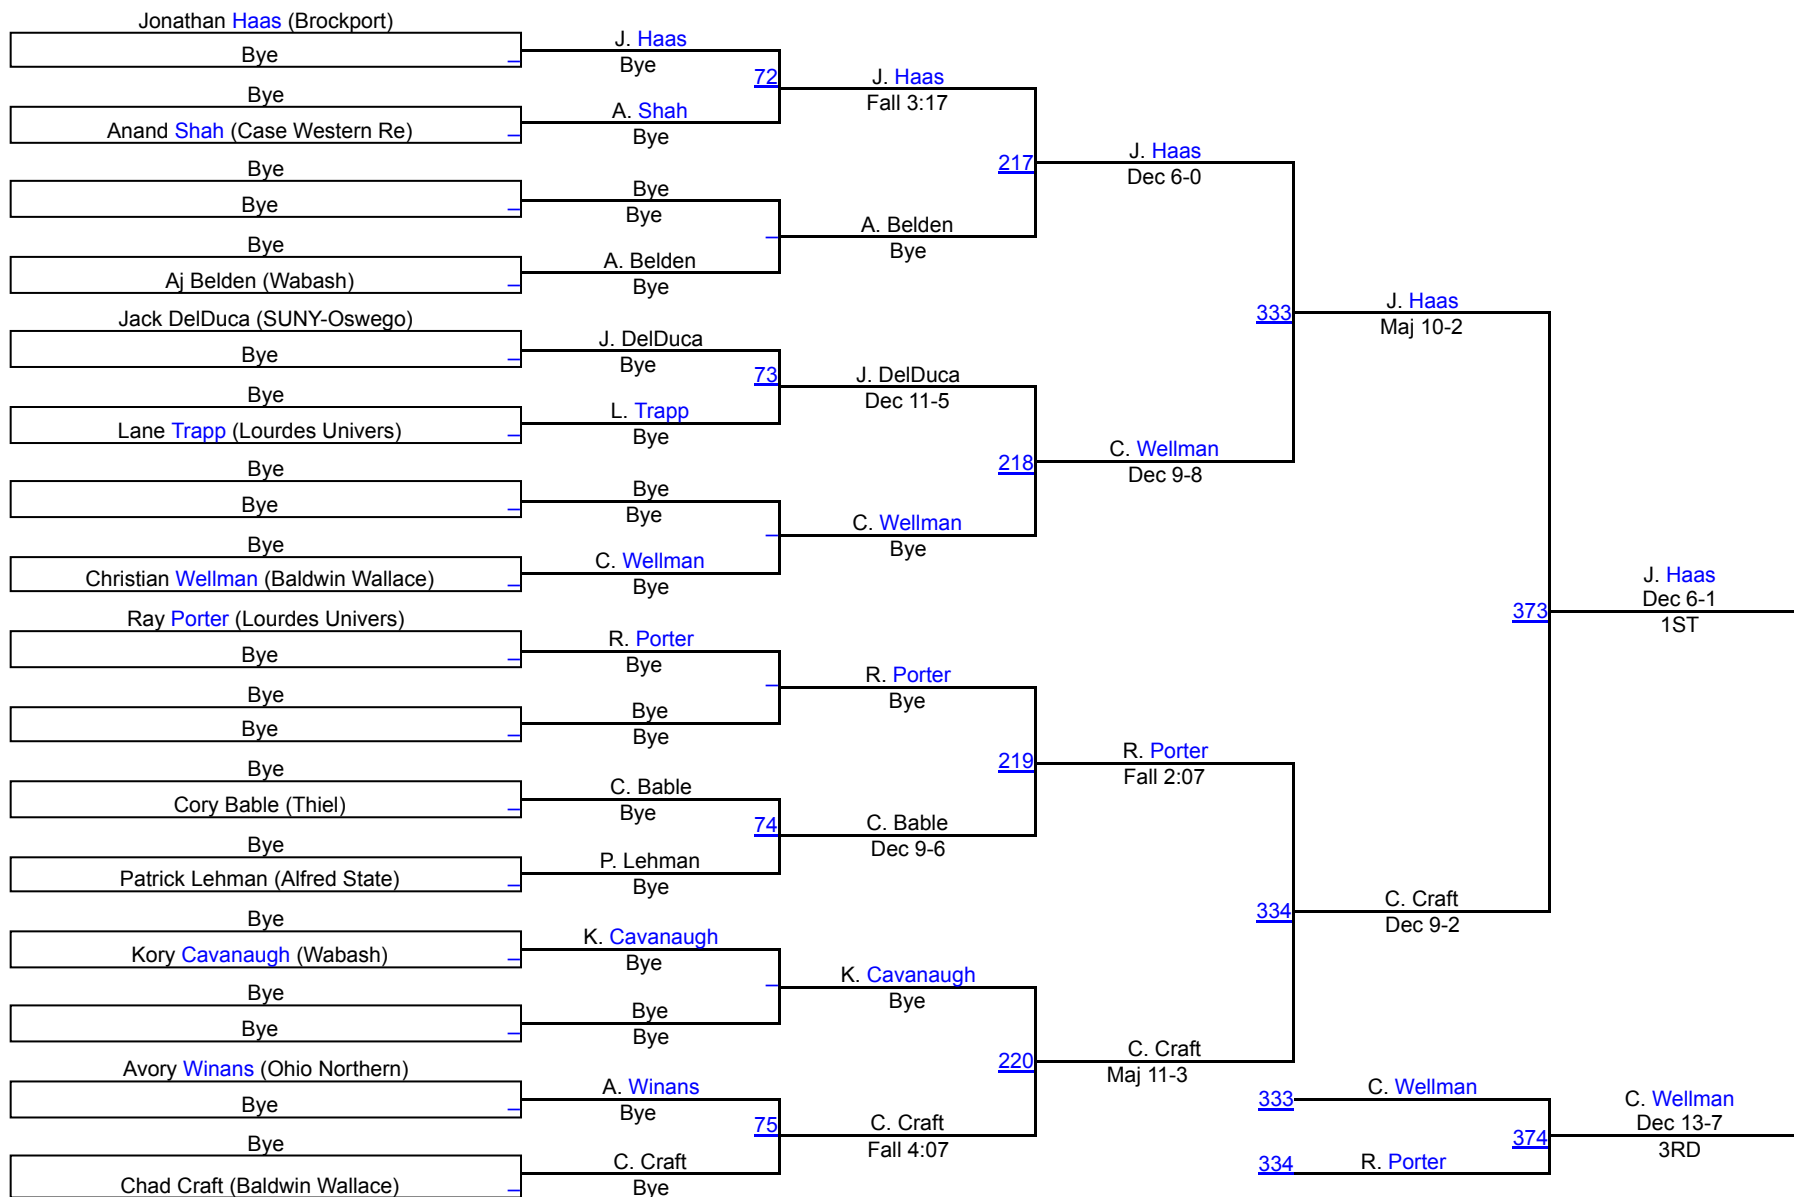

Team Scores

Printed on 02/03/2018 04:32 p.m.

	Team	Abbr	Score
1	Wabash	WA	189.5
2	Wheeling Jesuit University	WJU	140.5
3	Brockport	BP	125.0
4	Baldwin Wallace	BW	115.5
5	SUNY-Oswego	SUOS	77.5
6	Washington and Jefferson	W&J	76.0
7	Ohio Northern	ONU	61.0
8	Waynesburg	WAYN	56.5
9	Case Western Reserve	CWR	48.5
10	Lourdes University	Lour	45.5
11	Thiel	Th	39.0
12	Alfred State	AS	35.5
13	Thomas Moore College	TMC	26.5
14	Muskigum	MU	26.0
15	Mount St. Joseph	MSJ	5.0

John Summa Invitational

College 125

College 125

College 133

John Summa Invitational

College 133

John Summa Invitational

College 141