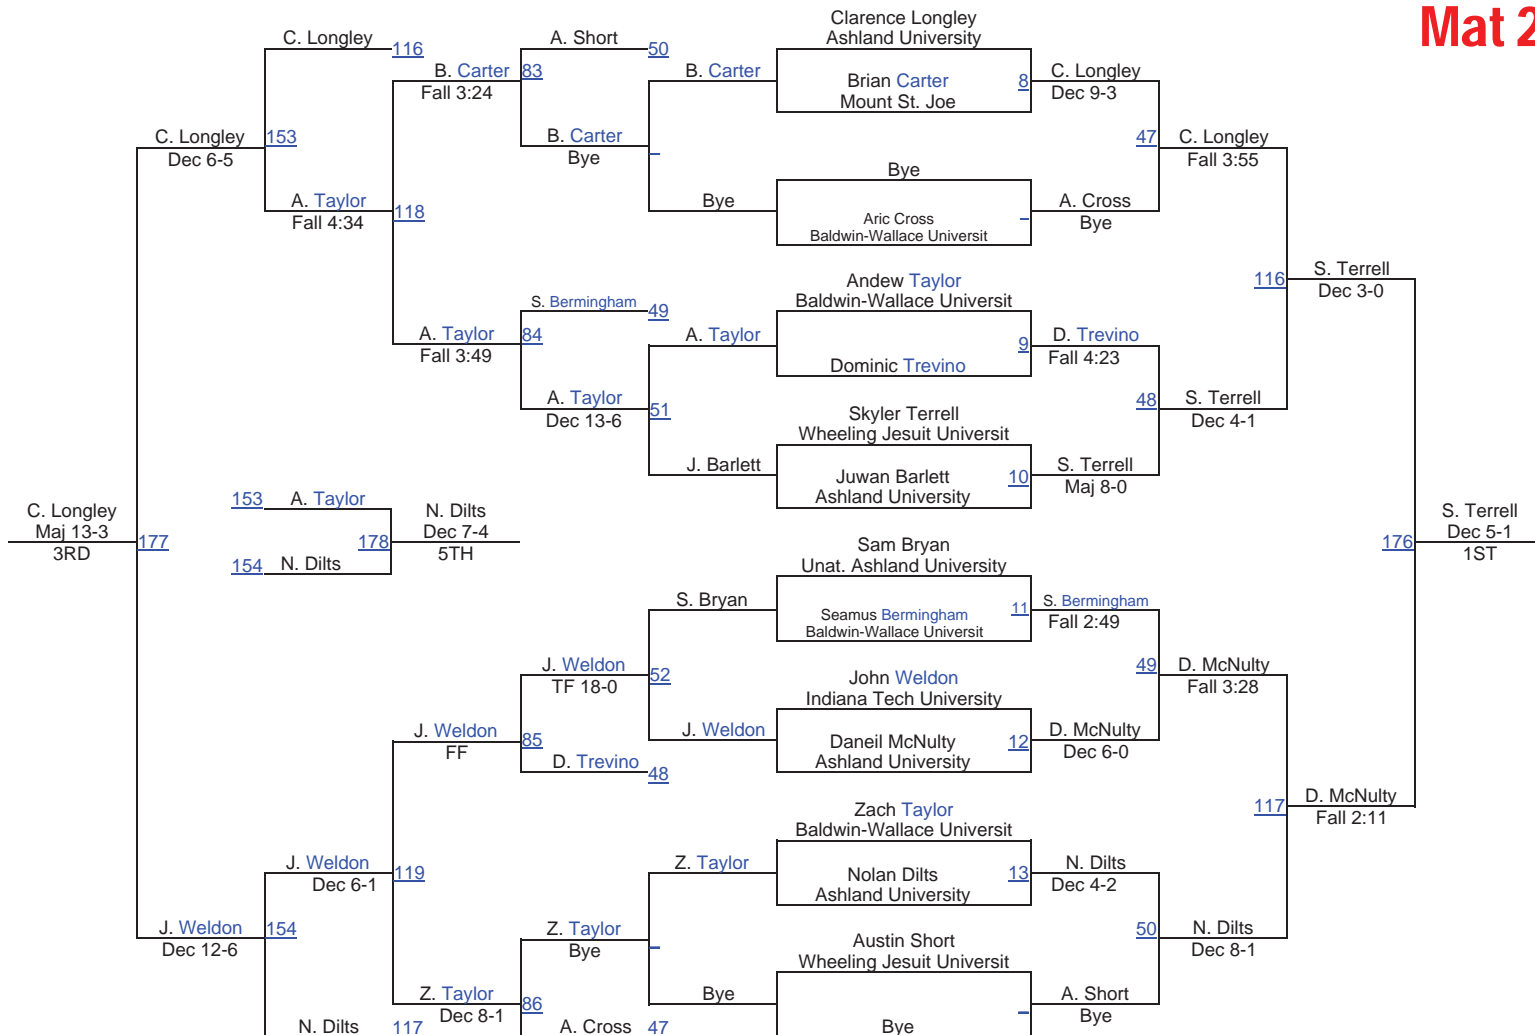

1st Place Match

1st Place Match - Tyler Houska (Ashland University) won by fall over Logan Rimmer (Unattached) (Fall 2:38)

3rd Place Match

3rd Place Match - Sean Brooks (Mount St. Joe) won by decision over Logan Bowman (Wheeling Jesuit University) (Dec 3-0)

5th Place Match

5th Place Match - Kegan Clark-Sanchez (Indiana Tech University) won by forfeit over Andre Dunn (Indiana Tech University) (FF)

BW Open

BW Open 125 Mat 1

BW Open

BW Open 133 Mat 1

BW Open

BW Open 141 Mat 2

BW Open

BW Open 149 Mat 3

BW Open 149

BW Open

BW Open 157 Mat 3

BW Open

BW Open 165 Mat 4

BW Open