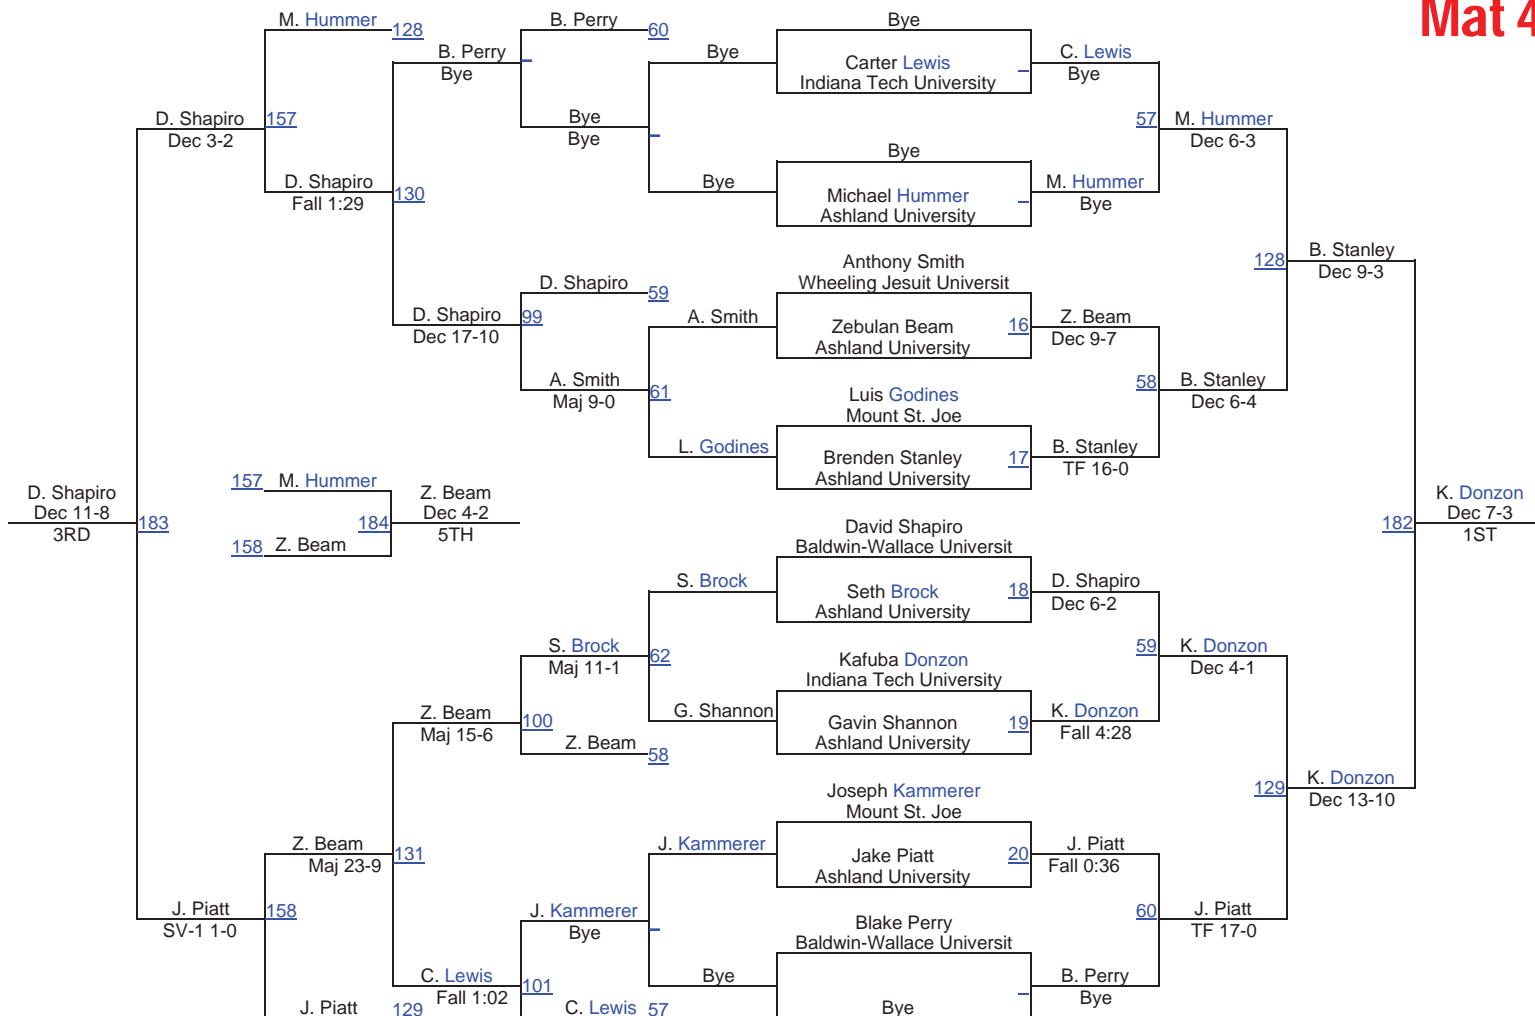

5th Place Match

5th Place Match - Kegan Clark-Sanchez (Indiana Tech University) won by forfeit over Andre Dunn (Indiana Tech University) (FF)

BW Open

BW Open 125 Mat 1

BW Open

BW Open 133 Mat 1

BW Open

BW Open 141 Mat 2

BW Open

BW Open 149 Mat 3

BW Open 149

BW Open

BW Open 157 Mat 3

BW Open

BW Open 165 Mat 4

BW Open

BW Open 174 Mat 4

BW Open

BW Open 184 Mats 5

BW Open

BW Open 197 Mat 4

BW Open

BW Open 285 Mats 5