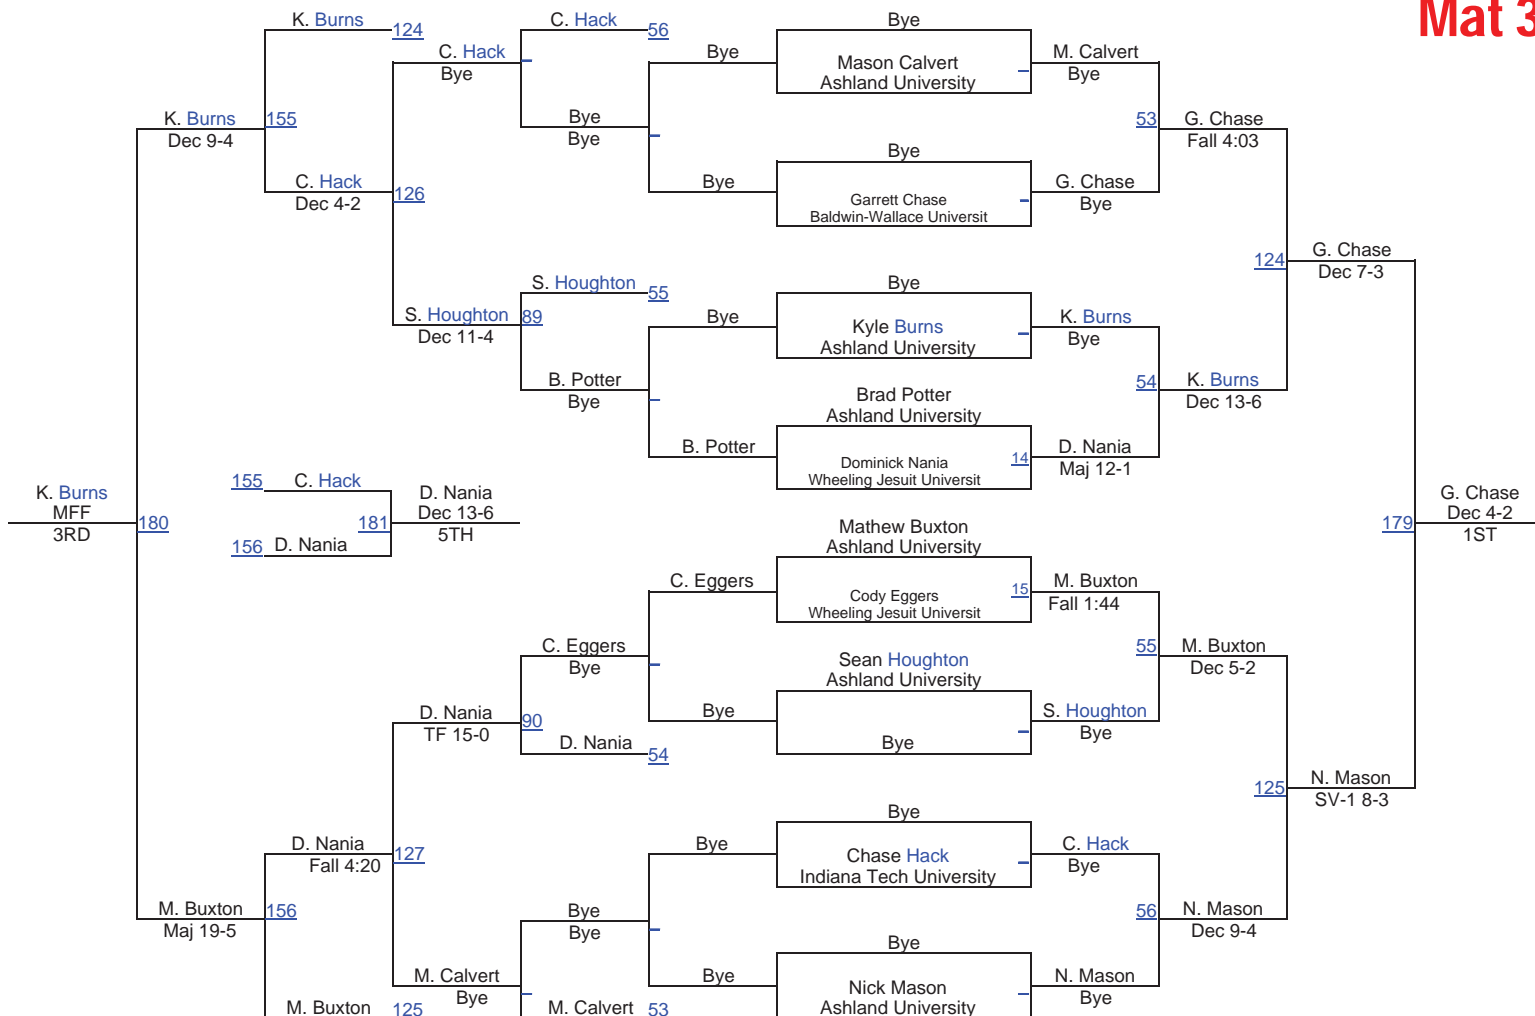

5th Place Match

5th Place Match - Kegan Clark-Sanchez (Indiana Tech University) won by forfeit over Andre Dunn (Indiana Tech University) (FF)

BW Open

BW Open 125 Mat 1

BW Open

BW Open 133 Mat 1

BW Open

BW Open 141 Mat 2

BW Open

BW Open 149 Mat 3

BW Open 149

BW Open

BW Open 157 Mat 3

BW Open

BW Open 165 Mat 4

BW Open

BW Open 174 Mat 4

BW Open

BW Open 184 Mats 5

BW Open

BW Open 197 Mat 4

BW Open

BW Open 285 Mats 5