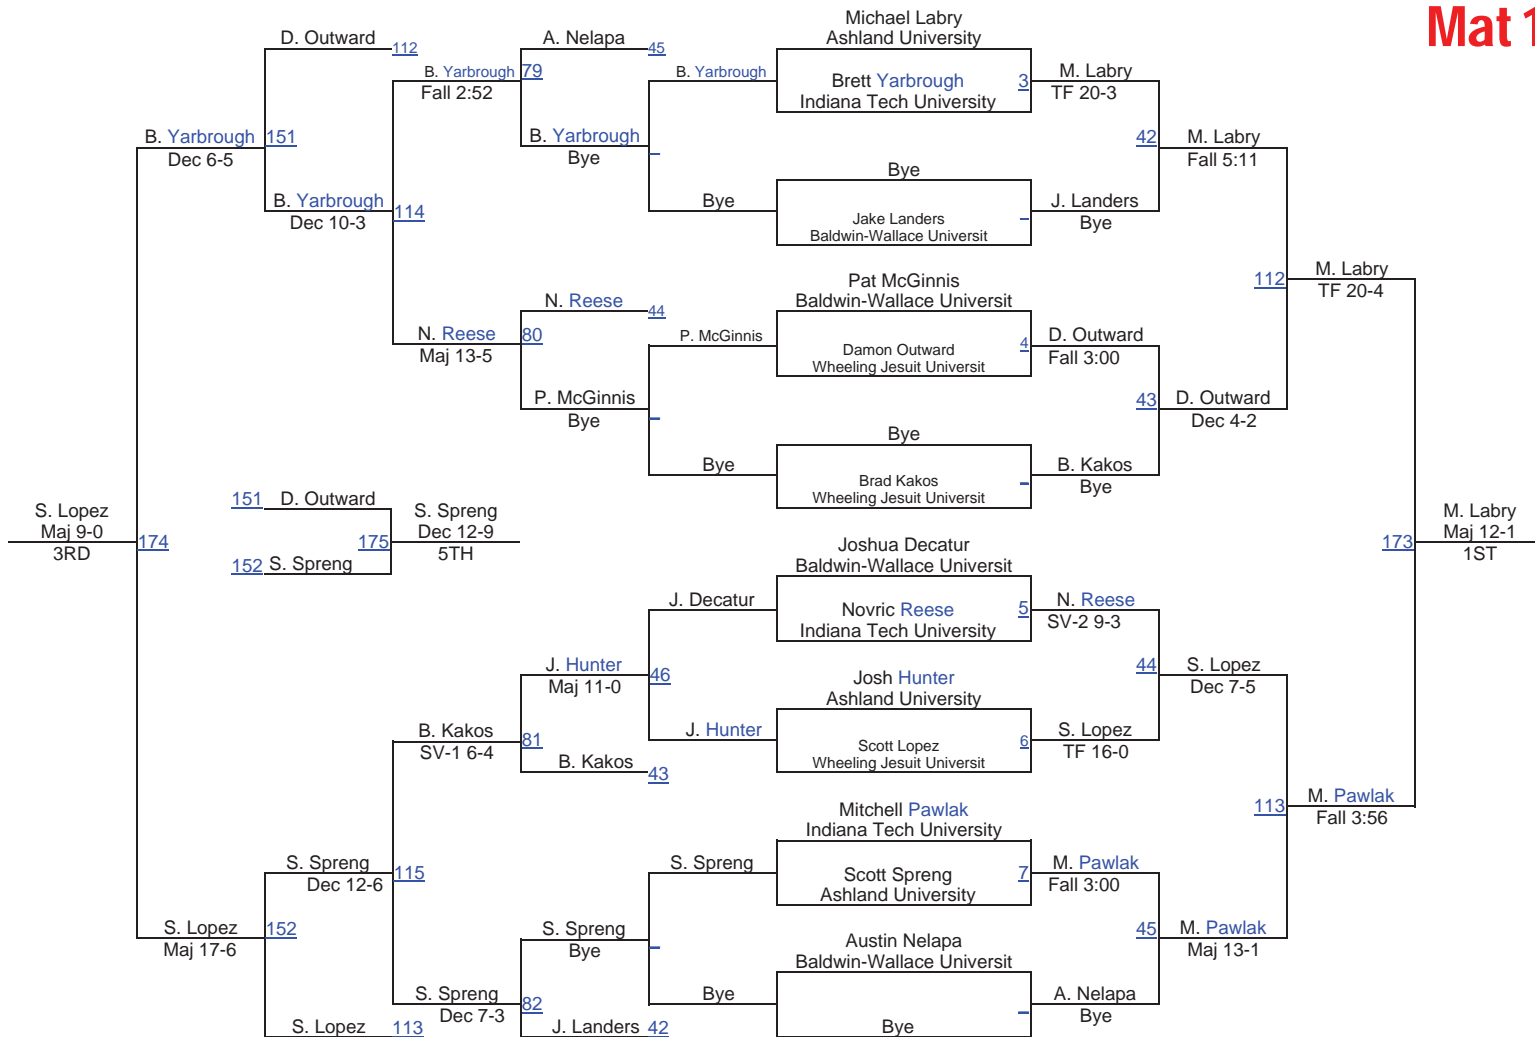

1st Place Match

1st Place Match - Tyler Houska (Ashland University) won by fall over Logan Rimmer (Unattached) (Fall 2:38)

3rd Place Match

3rd Place Match - Sean Brooks (Mount St. Joe) won by decision over Logan Bowman (Wheeling Jesuit University) (Dec 3-0)

5th Place Match

5th Place Match - Kegan Clark-Sanchez (Indiana Tech University) won by forfeit over Andre Dunn (Indiana Tech University) (FF)

BW Open

BW Open 125 Mat 1

BW Open

BW Open 133 Mat 1

BW Open

BW Open 141 Mat 2

BW Open

BW Open 149 Mat 3

BW Open 149

BW Open

BW Open 157 Mat 3

BW Open

BW Open 165 Mat 4

BW Open