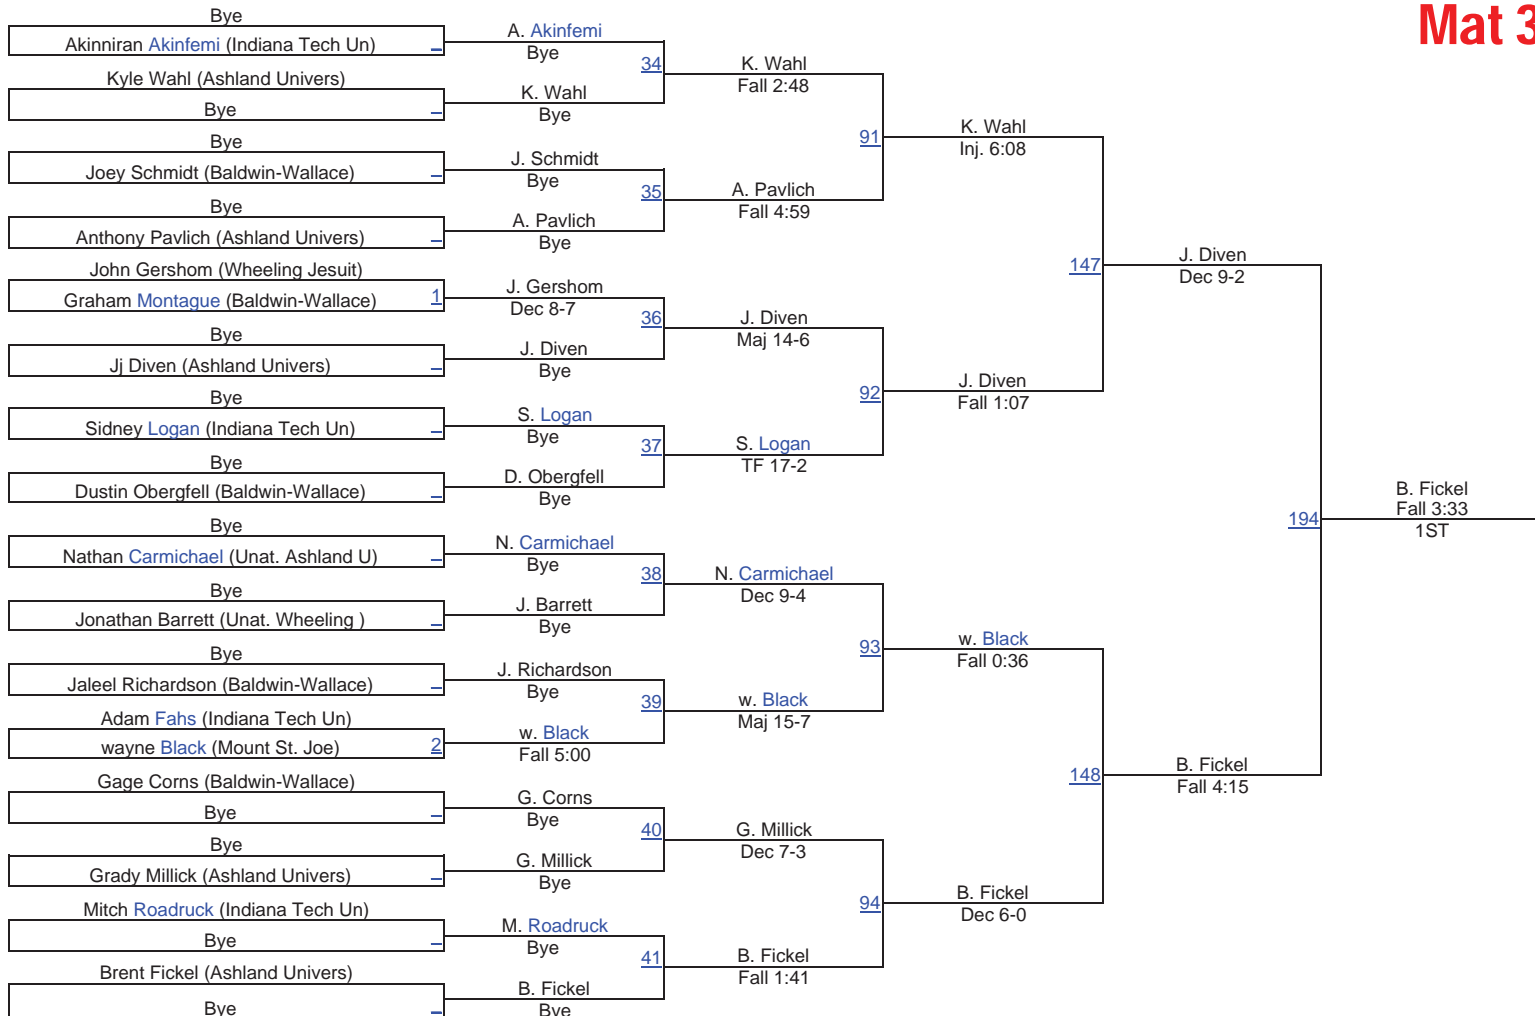

1st Place Match

1st Place Match - Joseph Brandt (Ashland University) won by fall over Lane Louive (Baldwin-Wallace University) (Fall 2:14)

3rd Place Match

3rd Place Match - Kelvin Jordan (Unattached) won by decision over Kurt Schaefer (Ashland University) (Dec 6-1)

1st Place Match

1st Place Match - Tyler Houska (Ashland University) won by fall over Logan Rimmer (Unattached) (Fall 2:38)

3rd Place Match

3rd Place Match - Sean Brooks (Mount St. Joe) won by decision over Logan Bowman (Wheeling Jesuit University) (Dec 3-0)

5th Place Match

5th Place Match - Kegan Clark-Sanchez (Indiana Tech University) won by forfeit over Andre Dunn (Indiana Tech University) (FF)

BW Open

BW Open 125 Mat 1

BW Open

BW Open 133 Mat 1

BW Open

BW Open 141 Mat 2

BW Open

BW Open 149 Mat 3

BW Open 149

BW Open

BW Open 157 Mat 3

BW Open

BW Open 165 Mat 4

BW Open