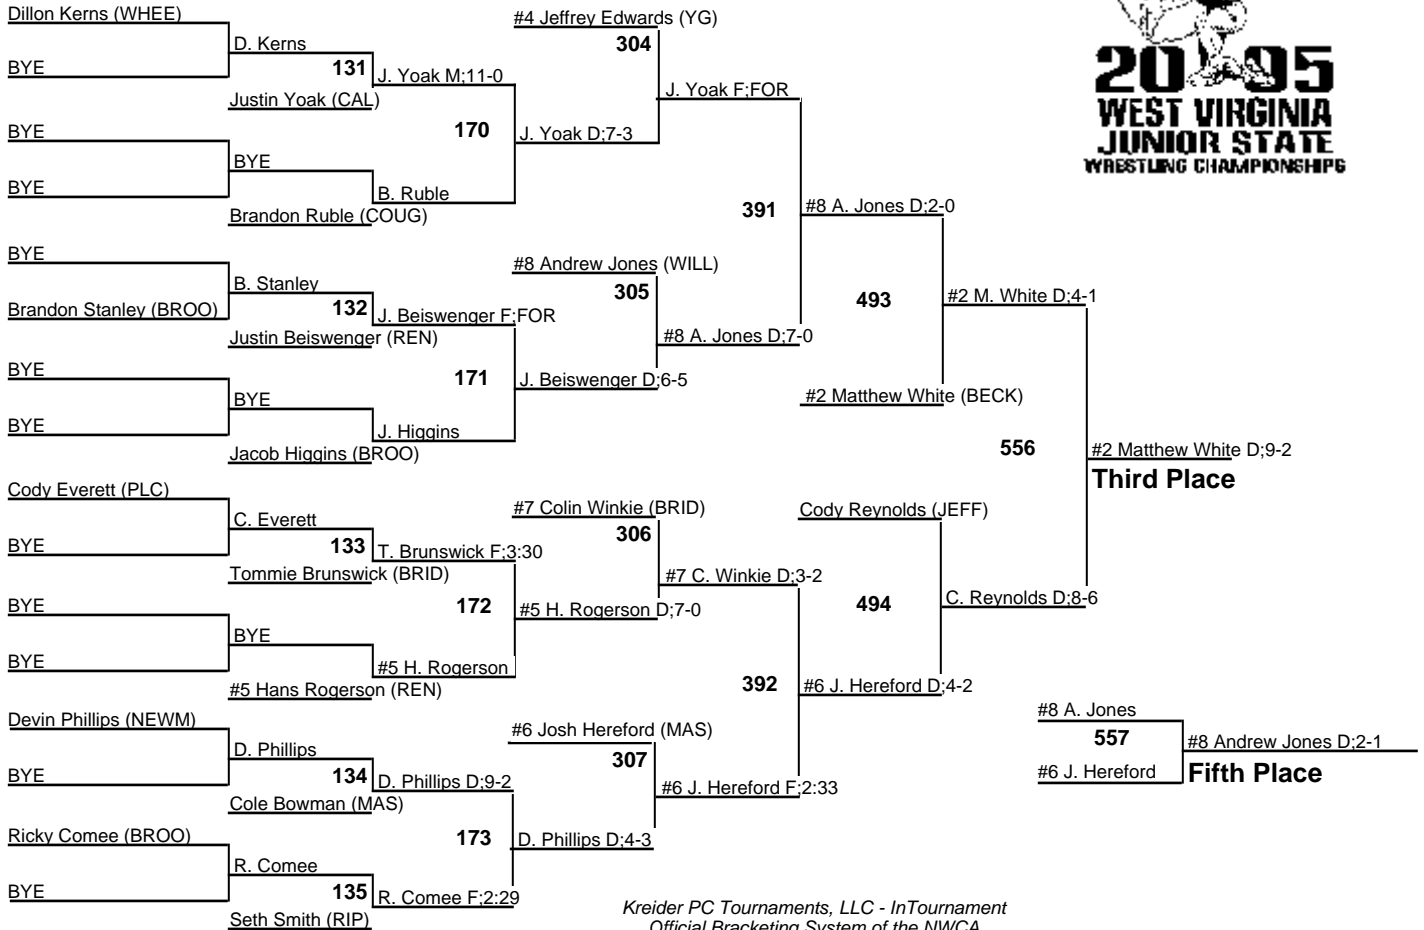

WV Jr State - 11 through 15

12u 81
6 MARCH 2005