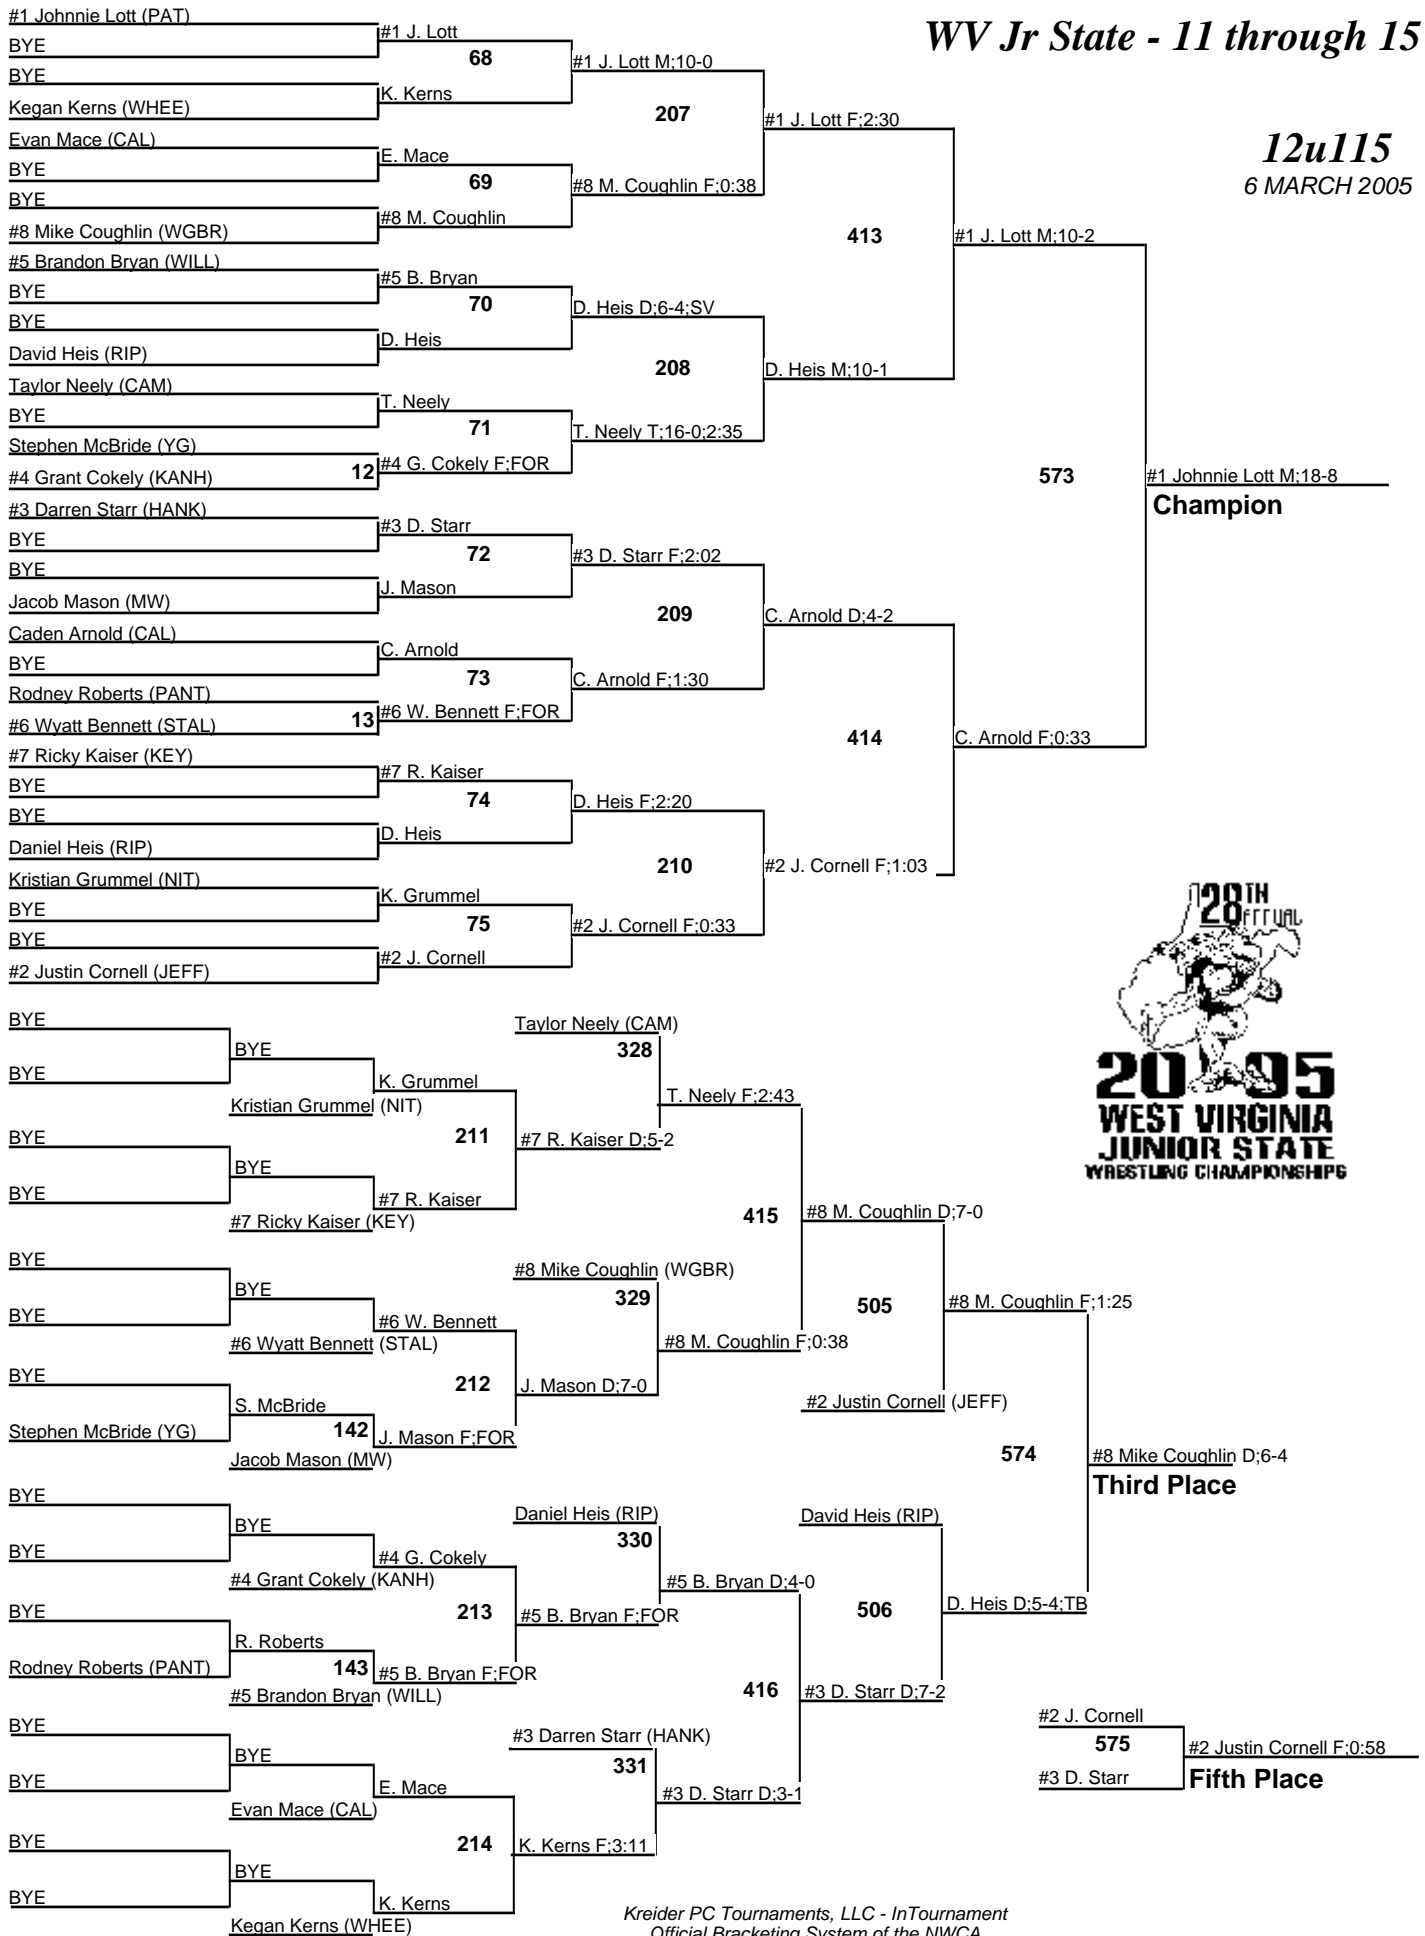

WV Jr State - 11 through 15

12u115
6 MARCH 2005