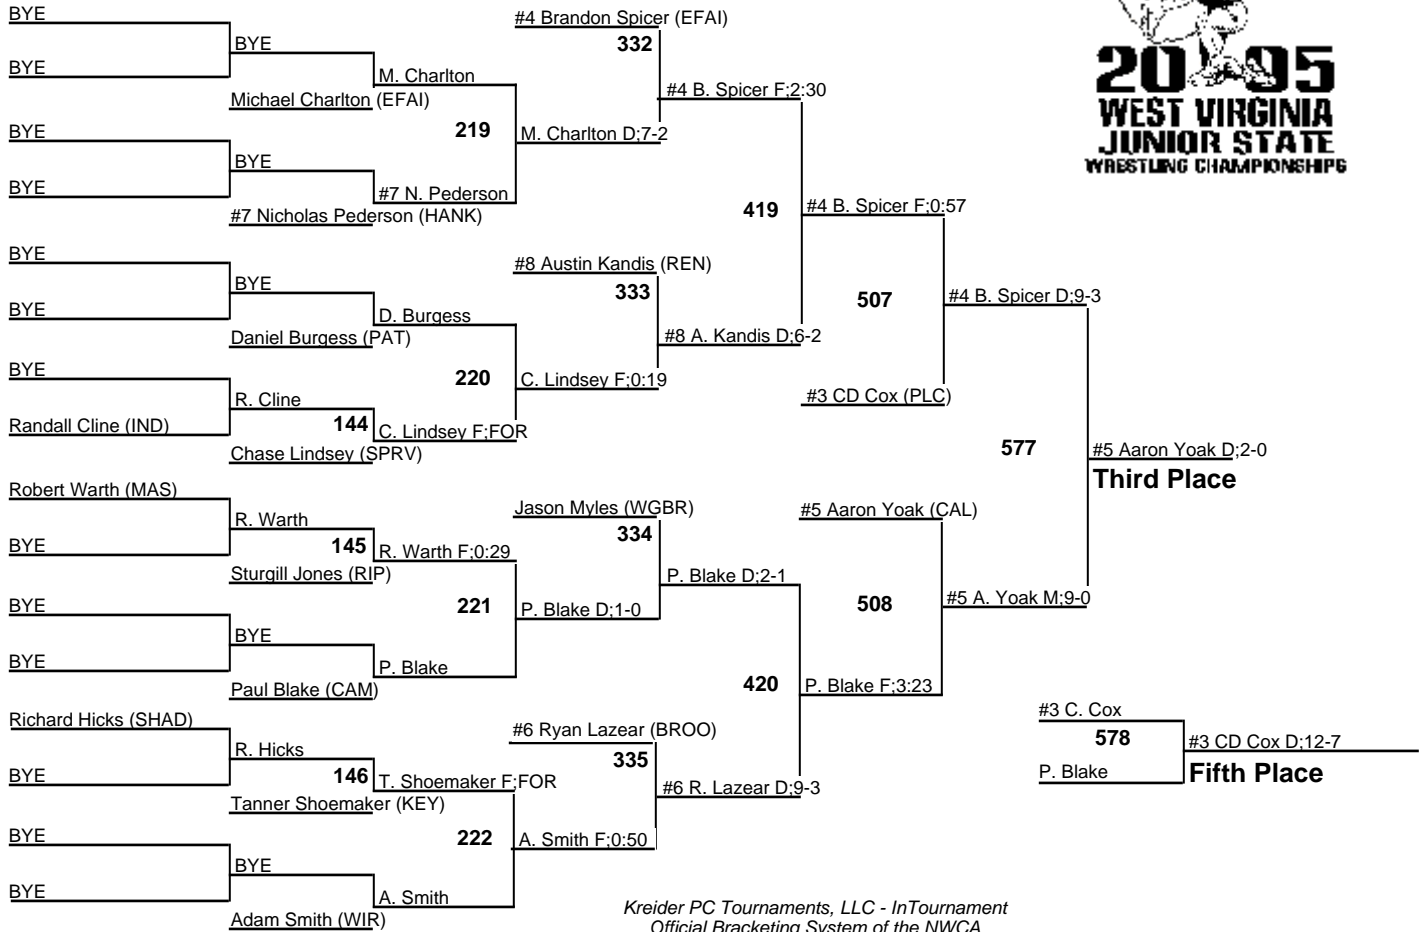

WV Jr State - 11 through 15

12u130
6 MARCH 2005