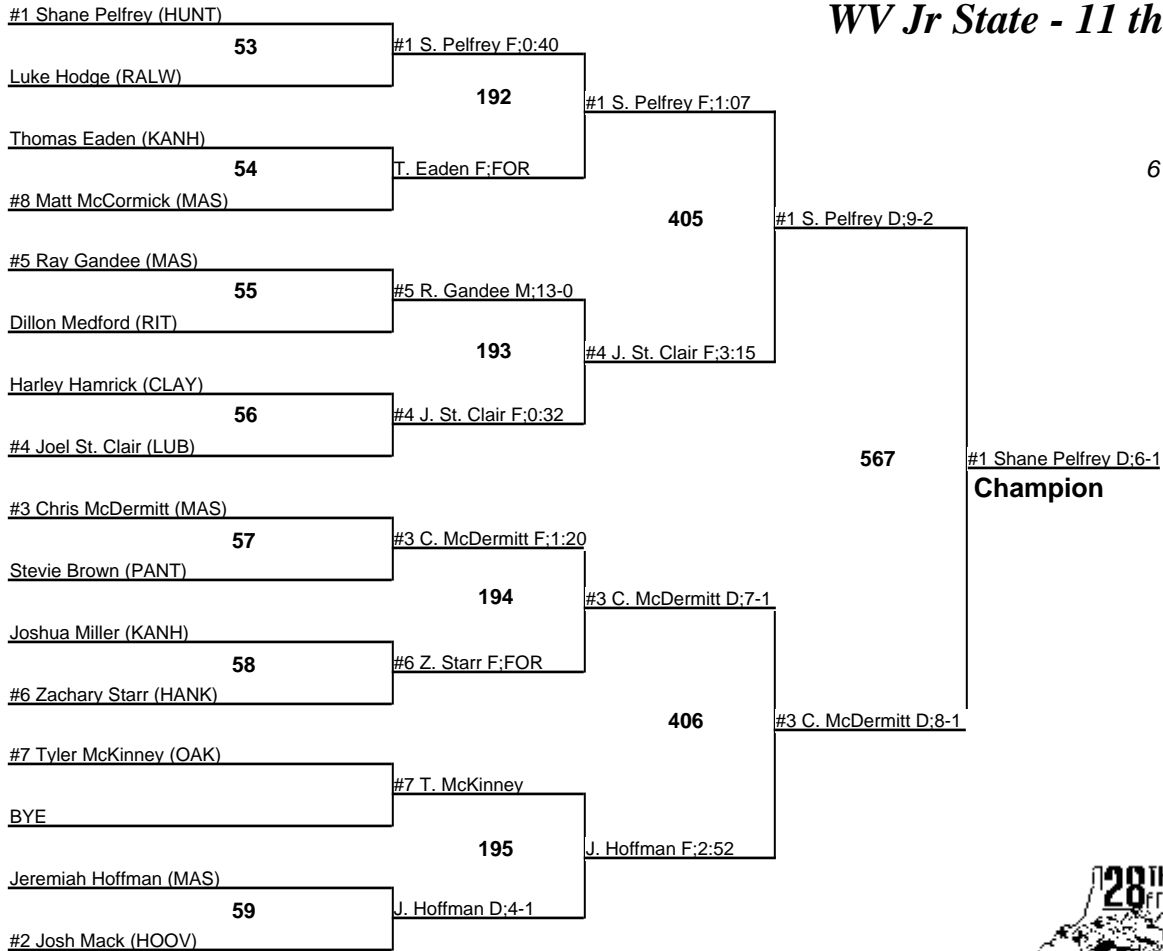

WV Jr State - 11 through 15

12u100
6 MARCH 2005