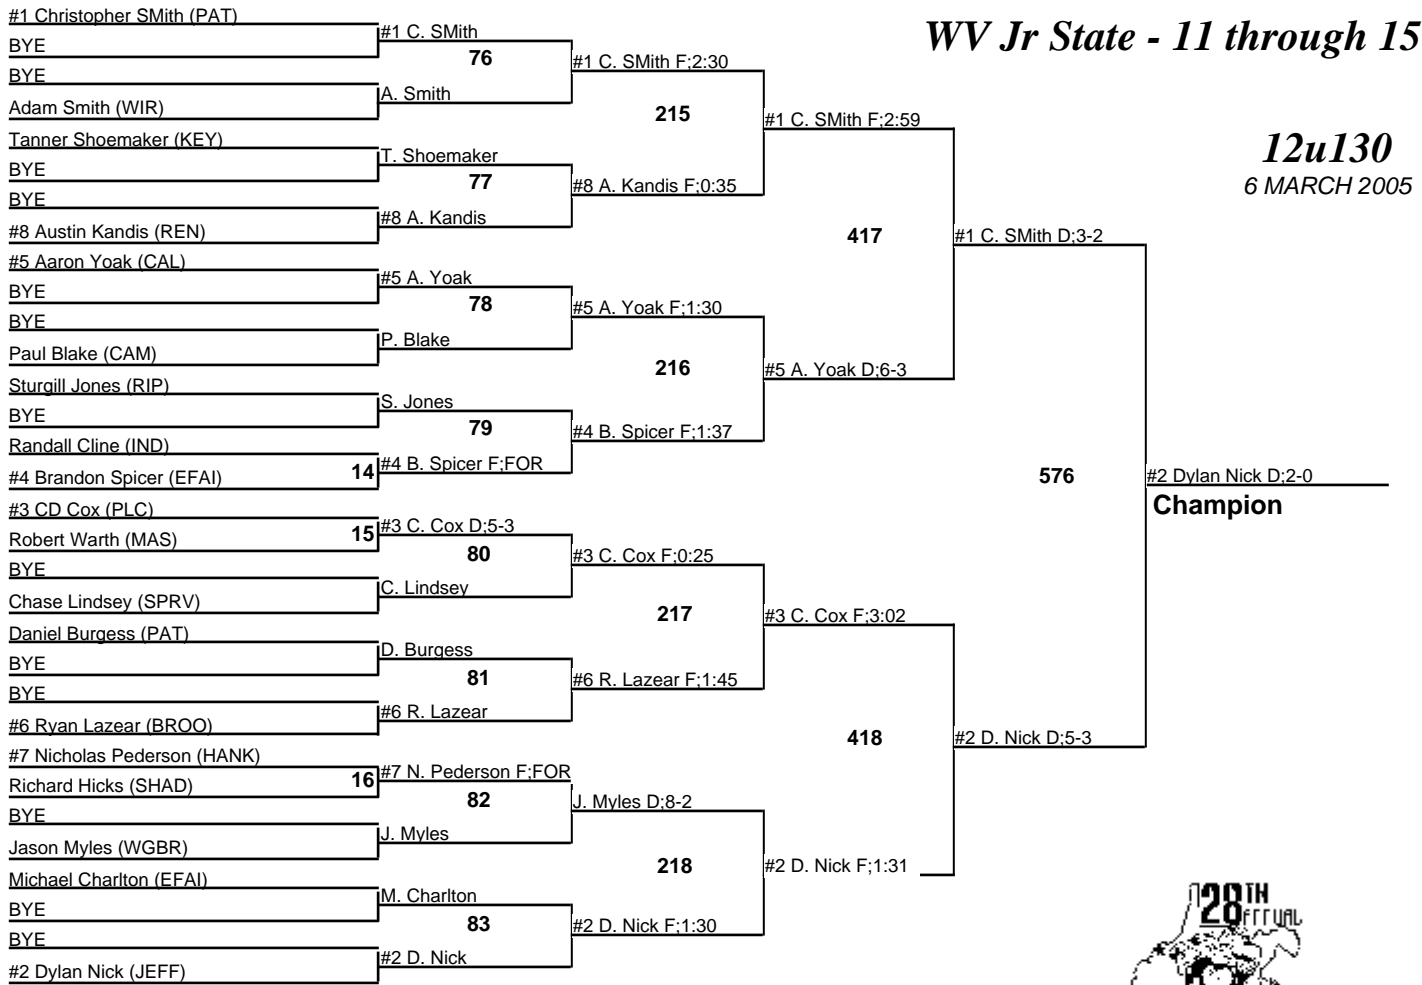

WV Jr State - 11 through 15

12u130
6 MARCH 2005