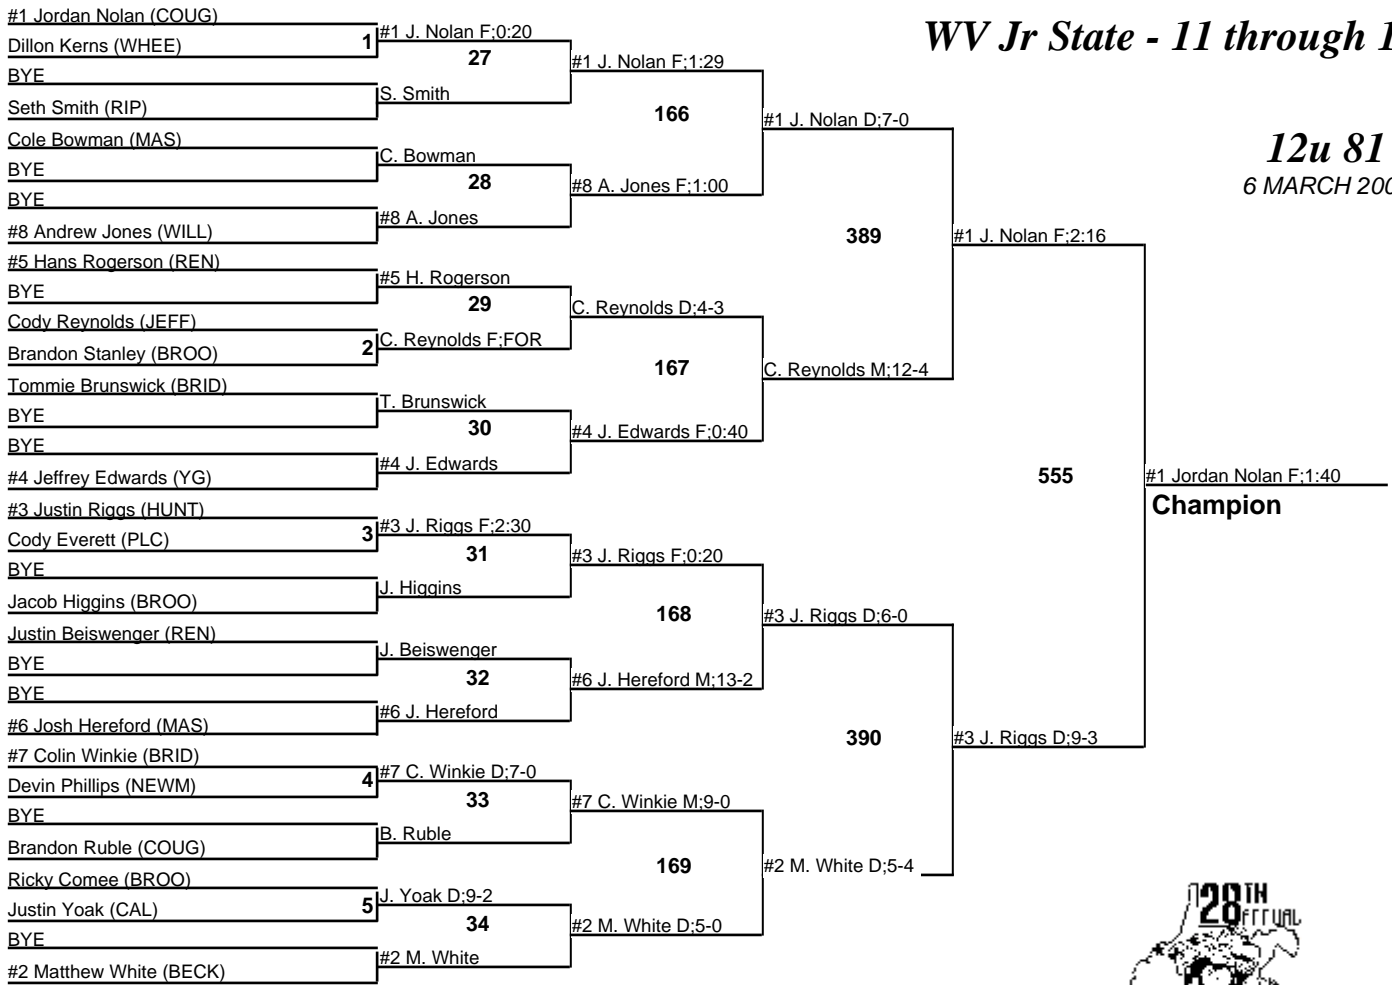

WV Jr State - 11 through 15

12u 81
6 MARCH 2005