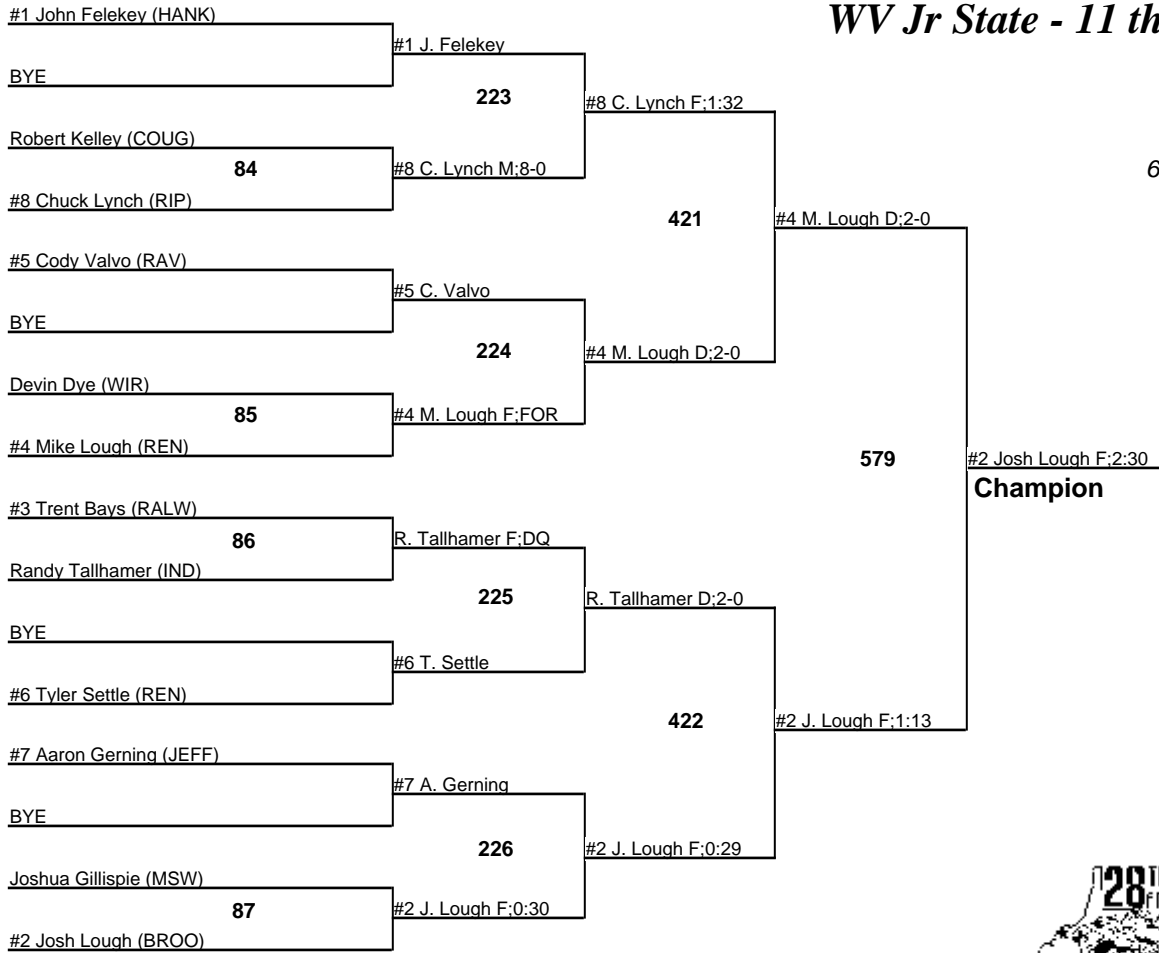

WV Jr State - 11 through 15

12u155
6 MARCH 2005