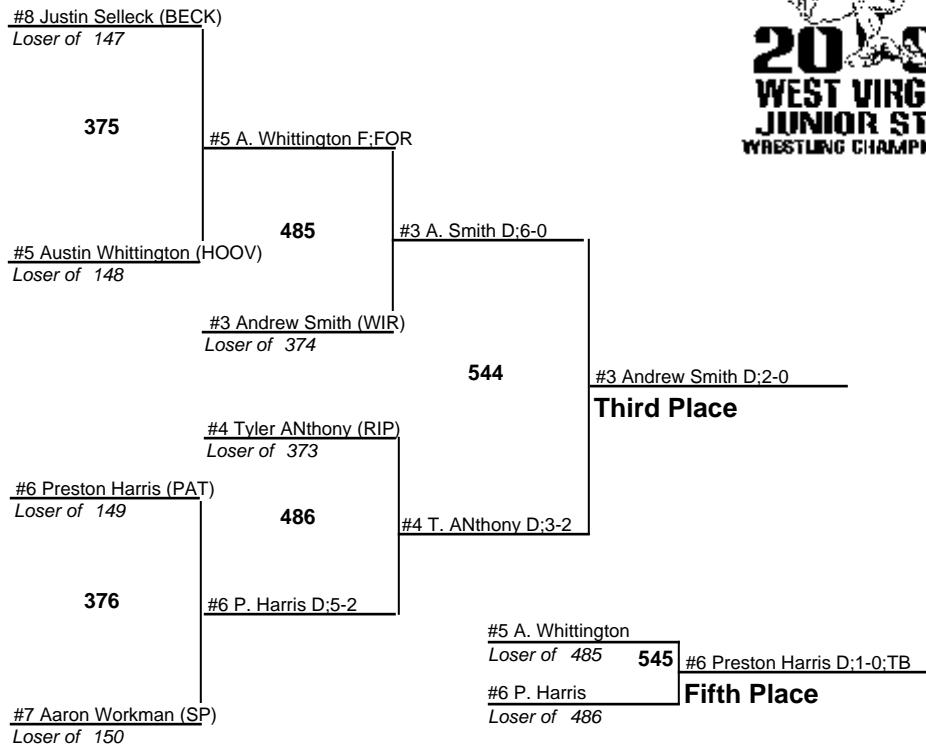

# WV Jr State - 11 through 15

**12u 65**  
6 MARCH 2005