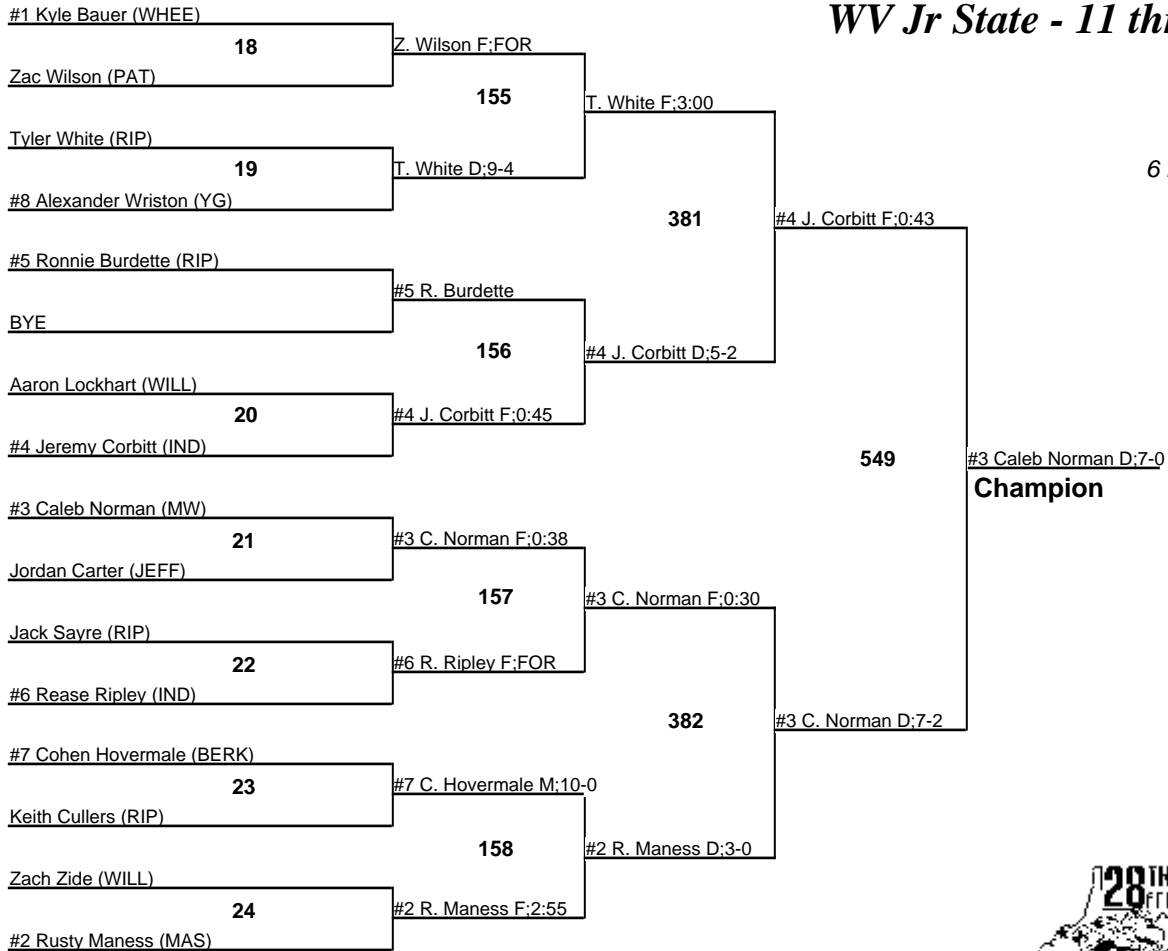

WV Jr State - 11 through 15

12u 73
6 MARCH 2005