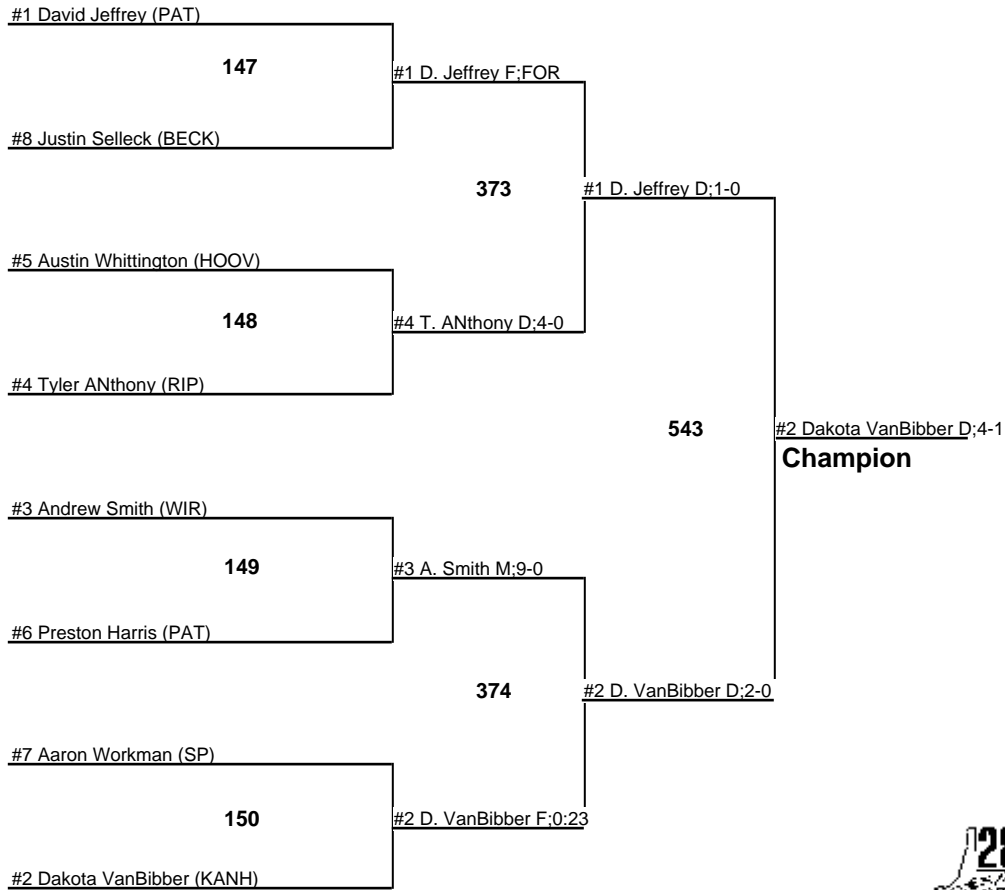

# WV Jr State - 11 through 15

**12u 65**  
6 MARCH 2005