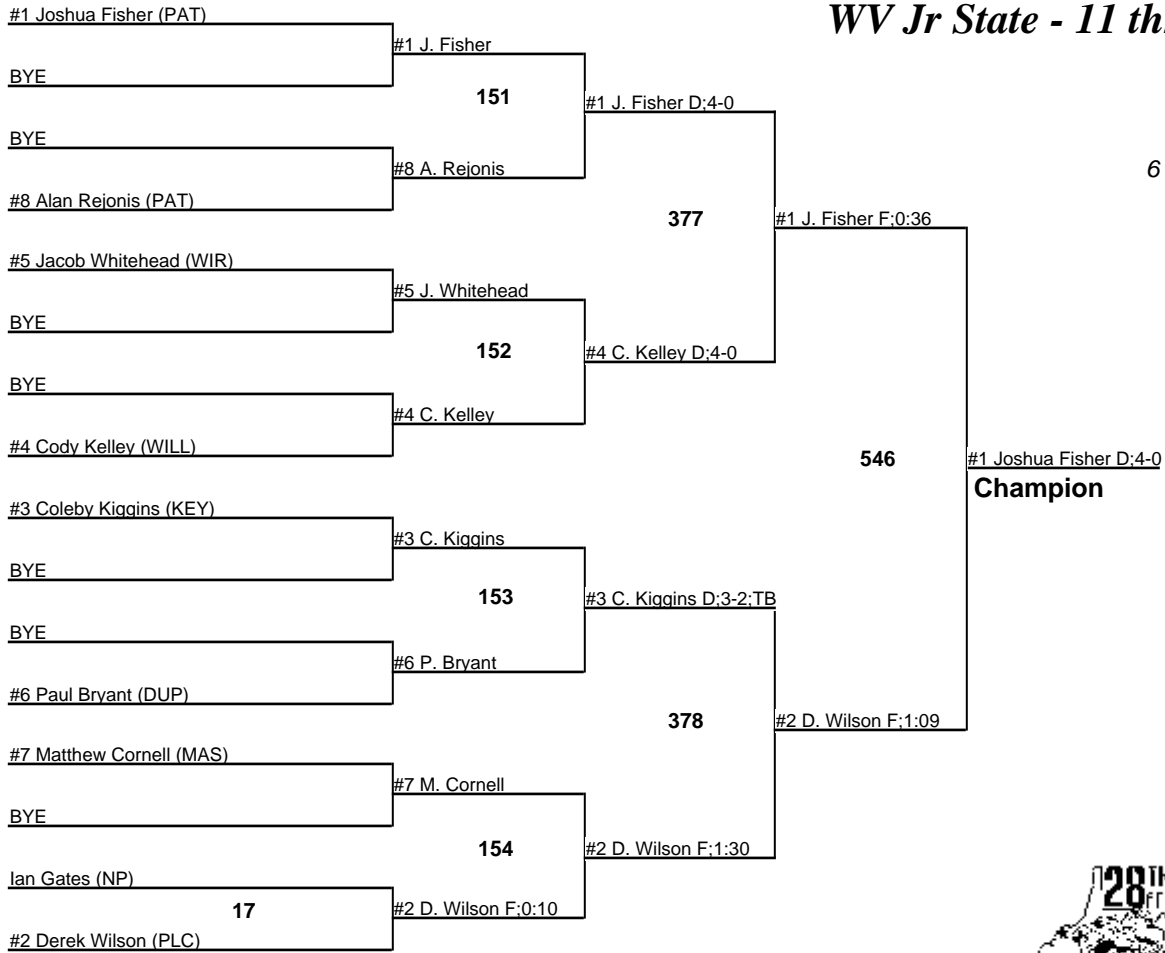

WV Jr State - 11 through 15

12u 69
6 MARCH 2005