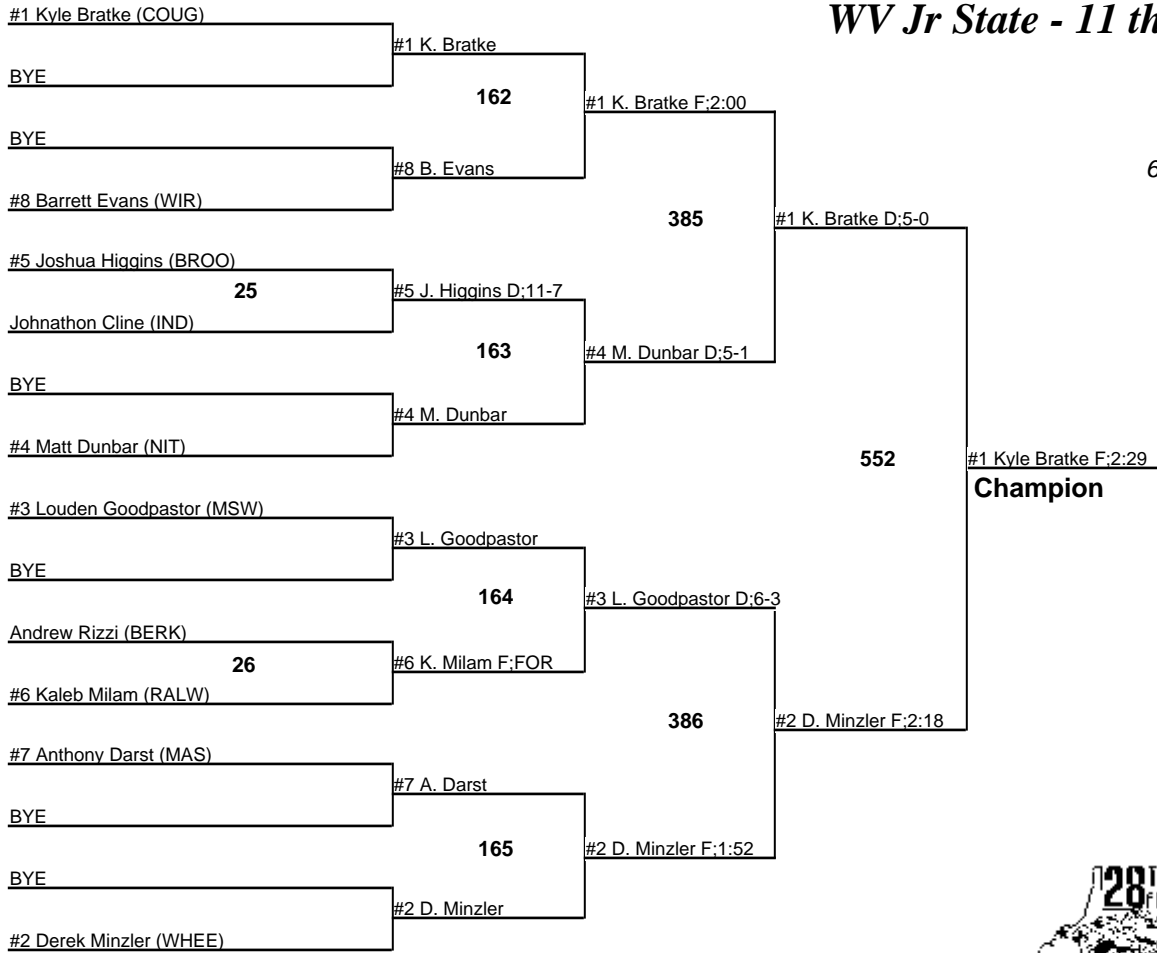

WV Jr State - 11 through 15

12u 77
6 MARCH 2005