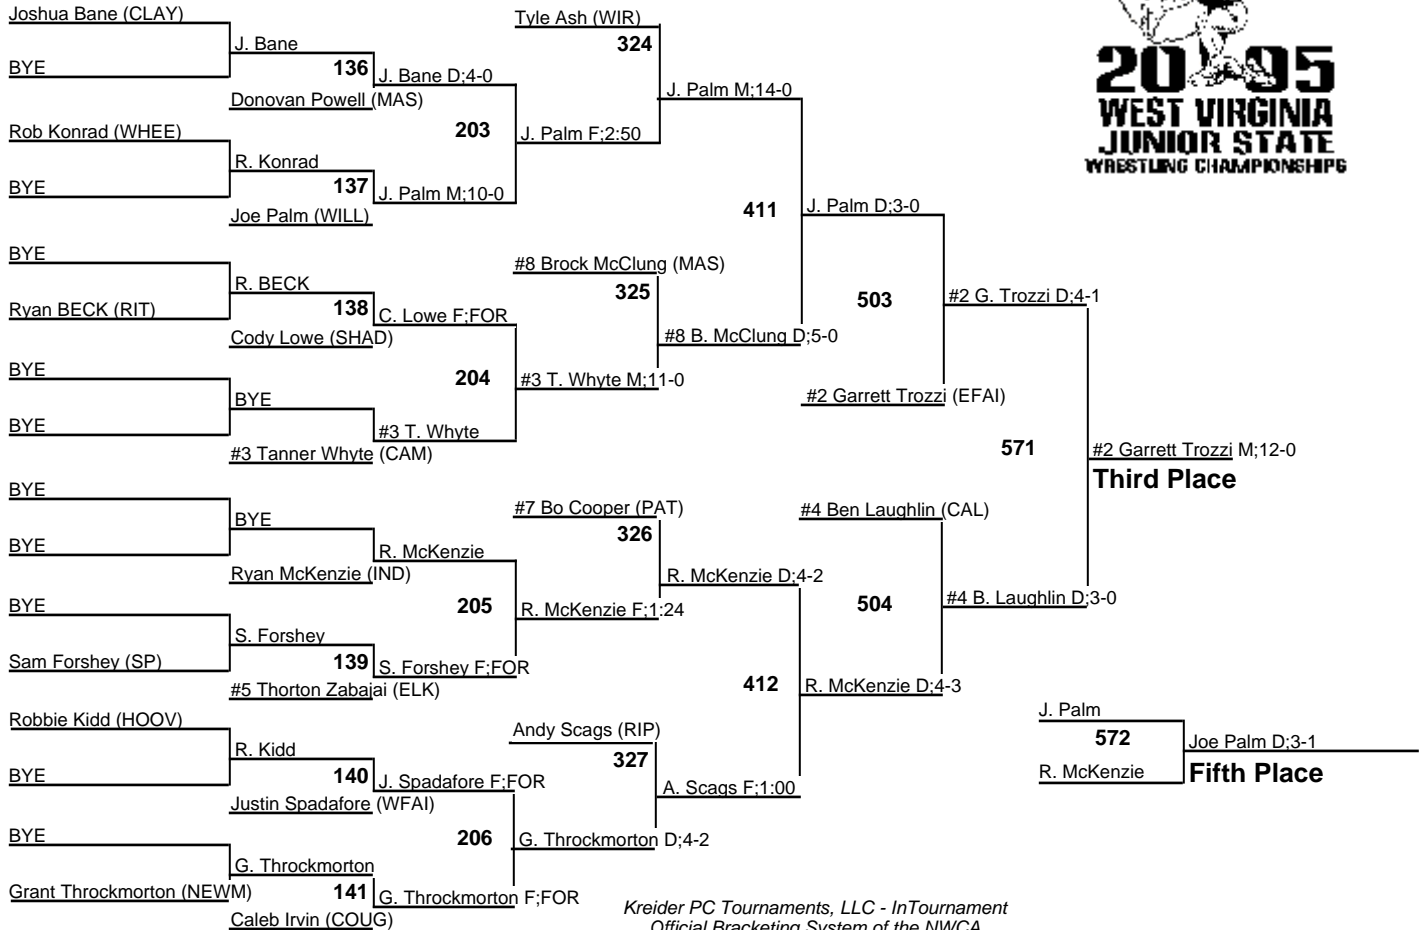

WV Jr State - 11 through 15

12u105
6 MARCH 2005