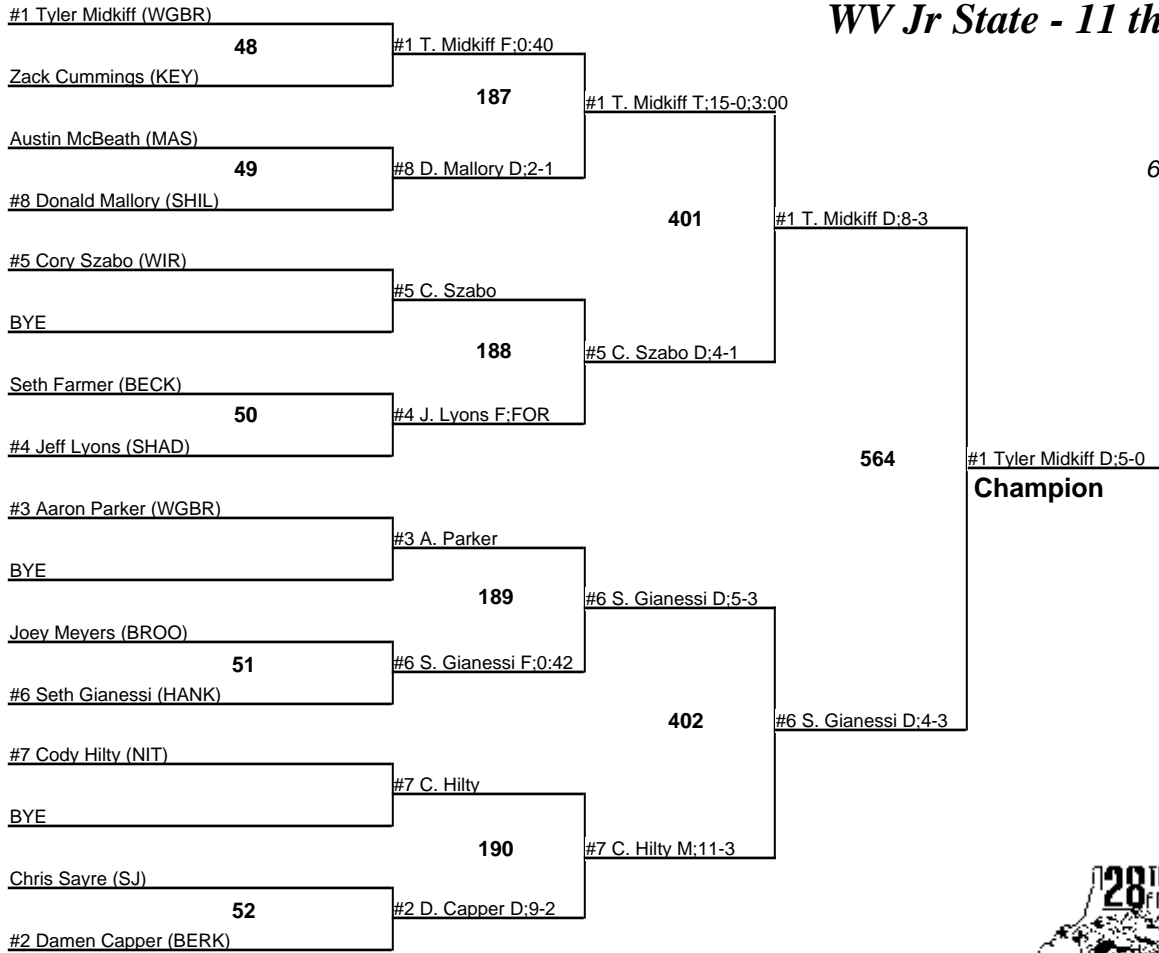

WV Jr State - 11 through 15

12u 95
6 MARCH 2005