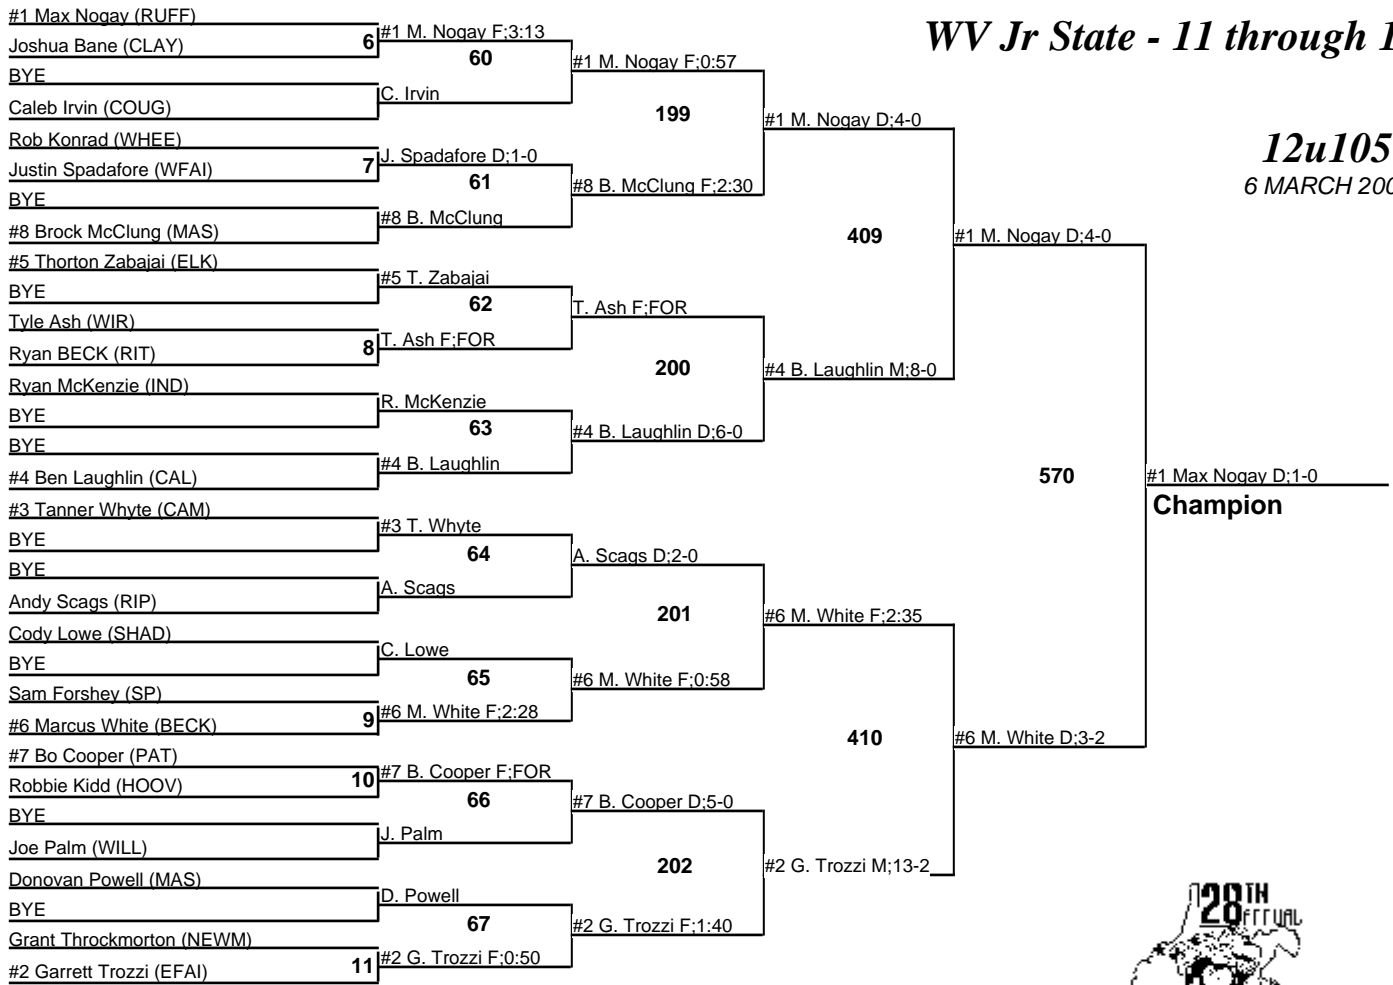

WV Jr State - 11 through 15

12u105
6 MARCH 2005