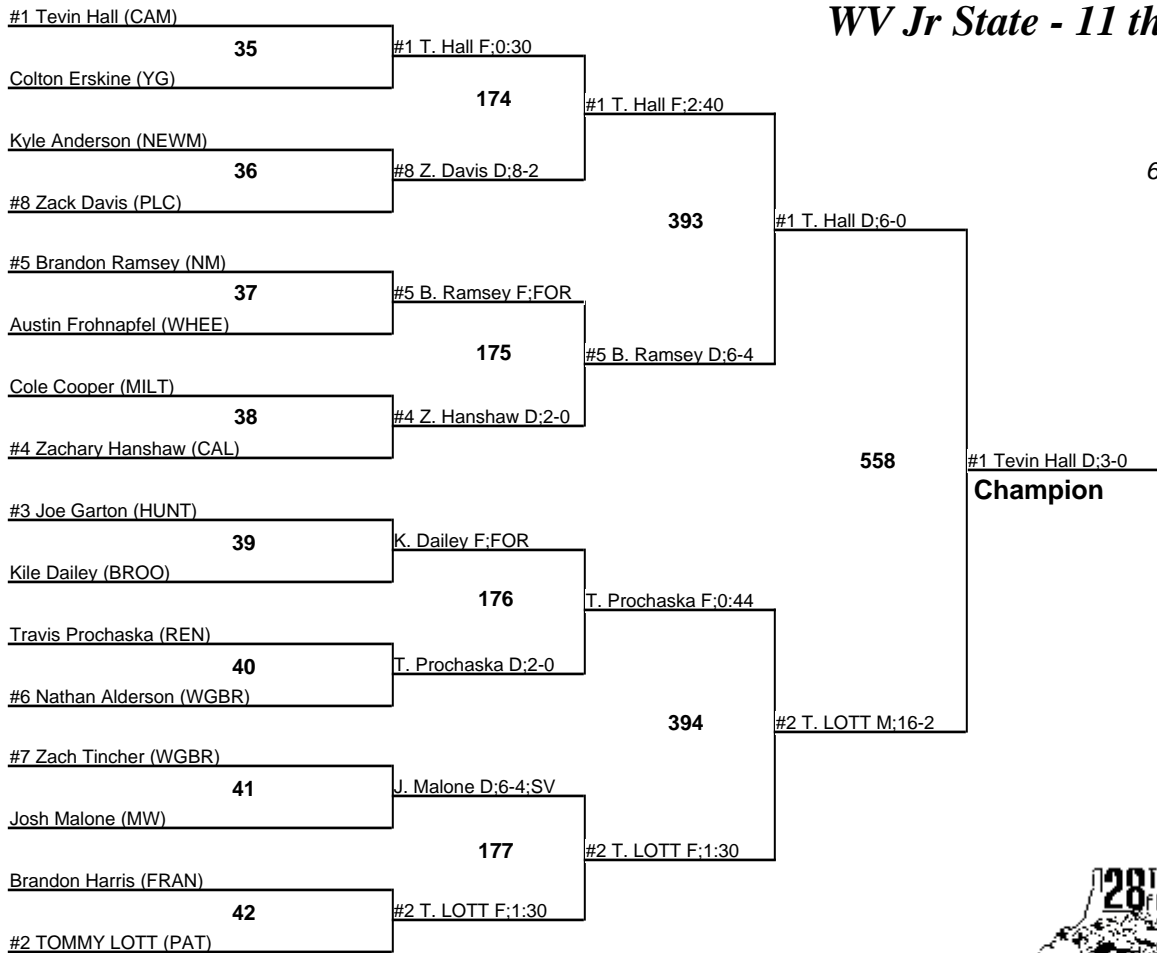

WV Jr State - 11 through 15

12u 85
6 MARCH 2005