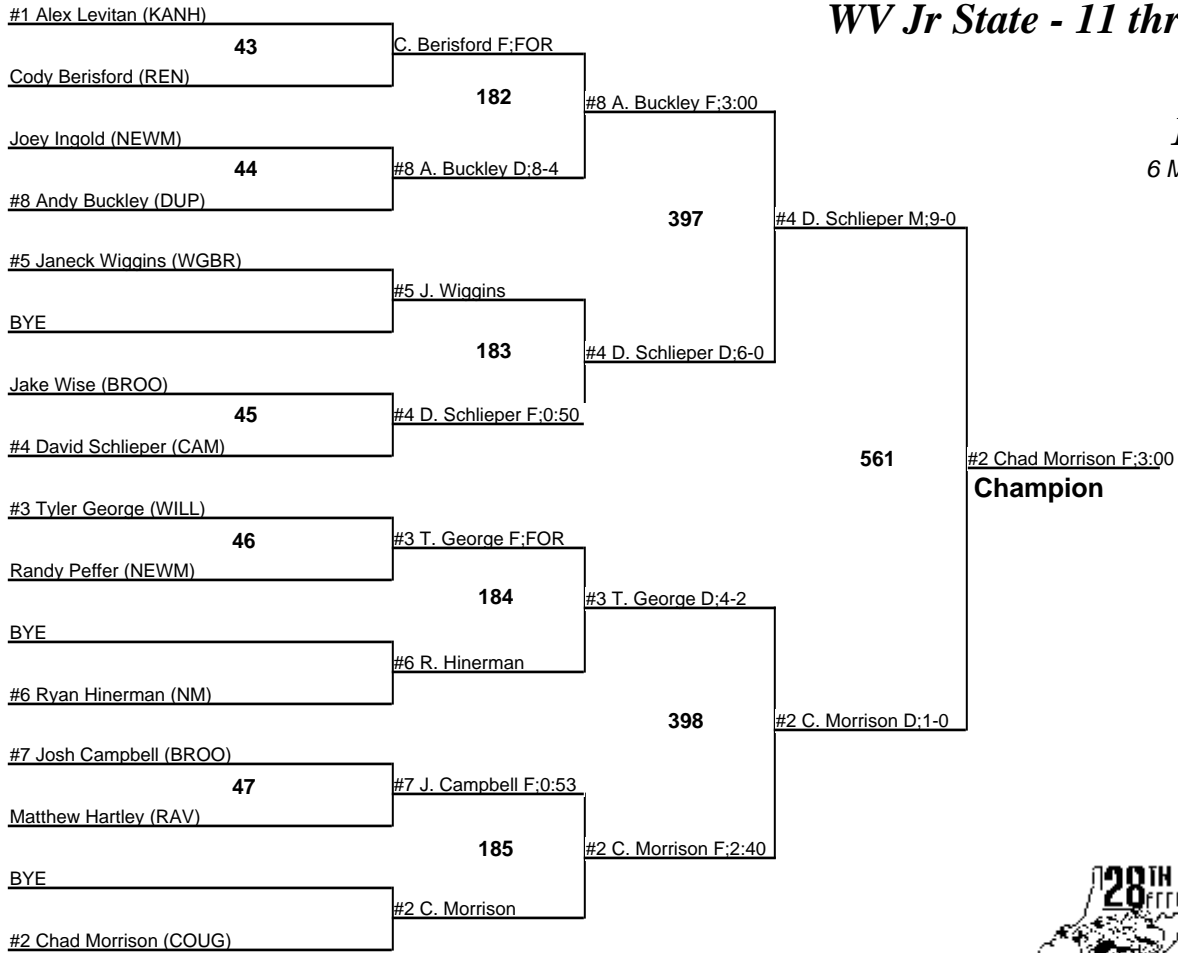

WV Jr State - 11 through 15

12u 90
6 MARCH 2005