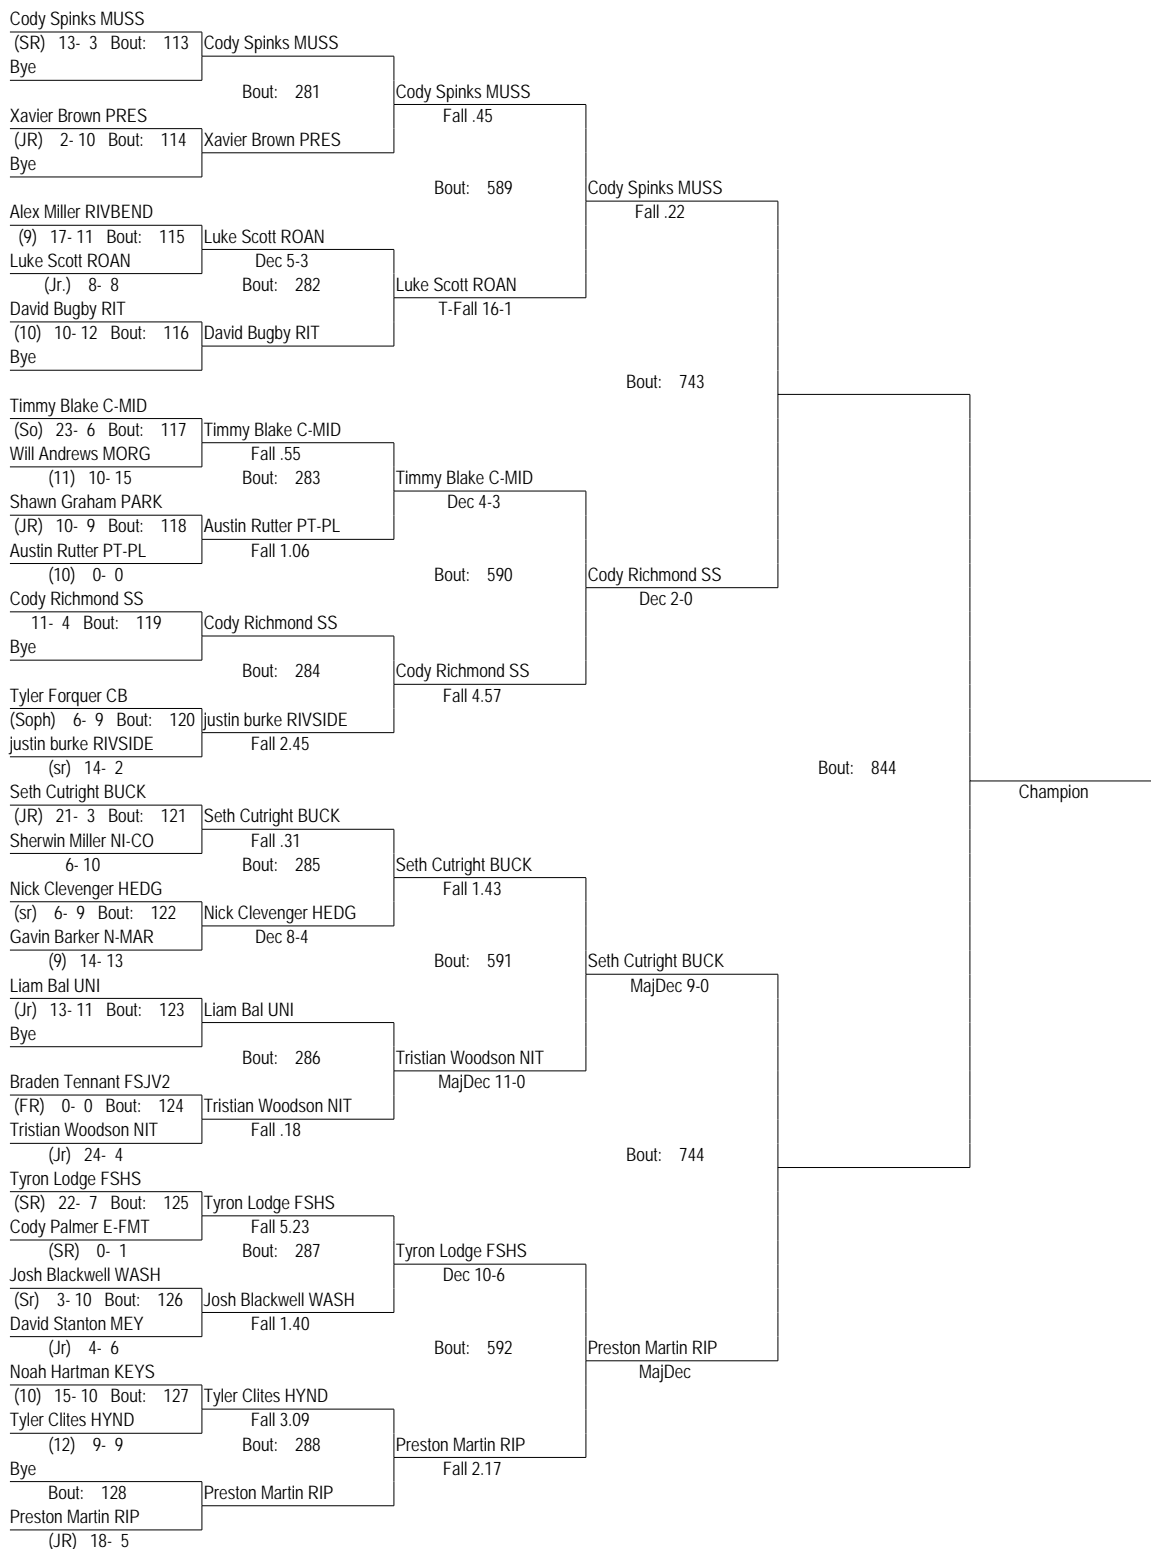

138

2013 Winner's Choice Wrestling Tournament

January 11-12, 2013

138

2013 Winner's Choice Wrestling Tournament

January 11-12, 2013

145

2013 Winner's Choice Wrestling Tournament

January 11-12, 2013

145

2013 Winner's Choice Wrestling Tournament

January 11-12, 2013

152

2013 Winner's Choice Wrestling Tournament

January 11-12, 2013

152

2013 Winner's Choice Wrestling Tournament

January 11-12, 2013

160

2013 Winner's Choice Wrestling Tournament

January 11-12, 2013

160

2013 Winner's Choice Wrestling Tournament

January 11-12, 2013