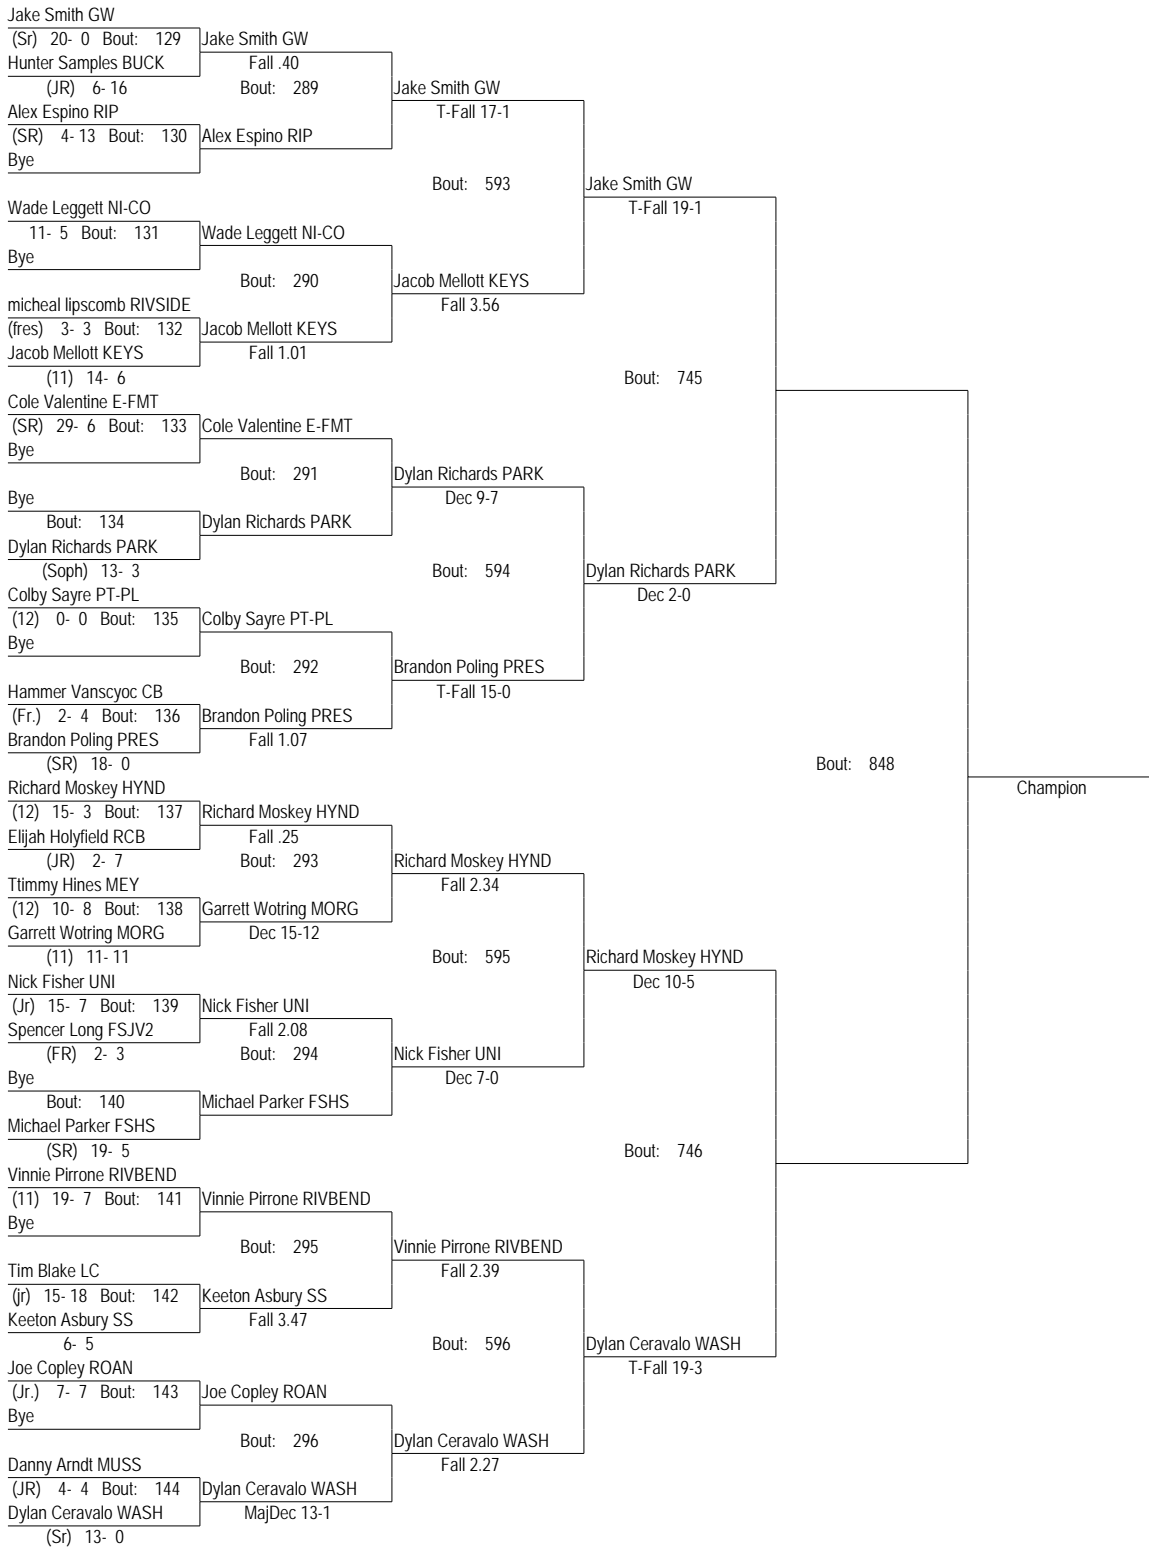

2013 Winner's Choice Wrestling Tournament

January 11-12, 2013

160