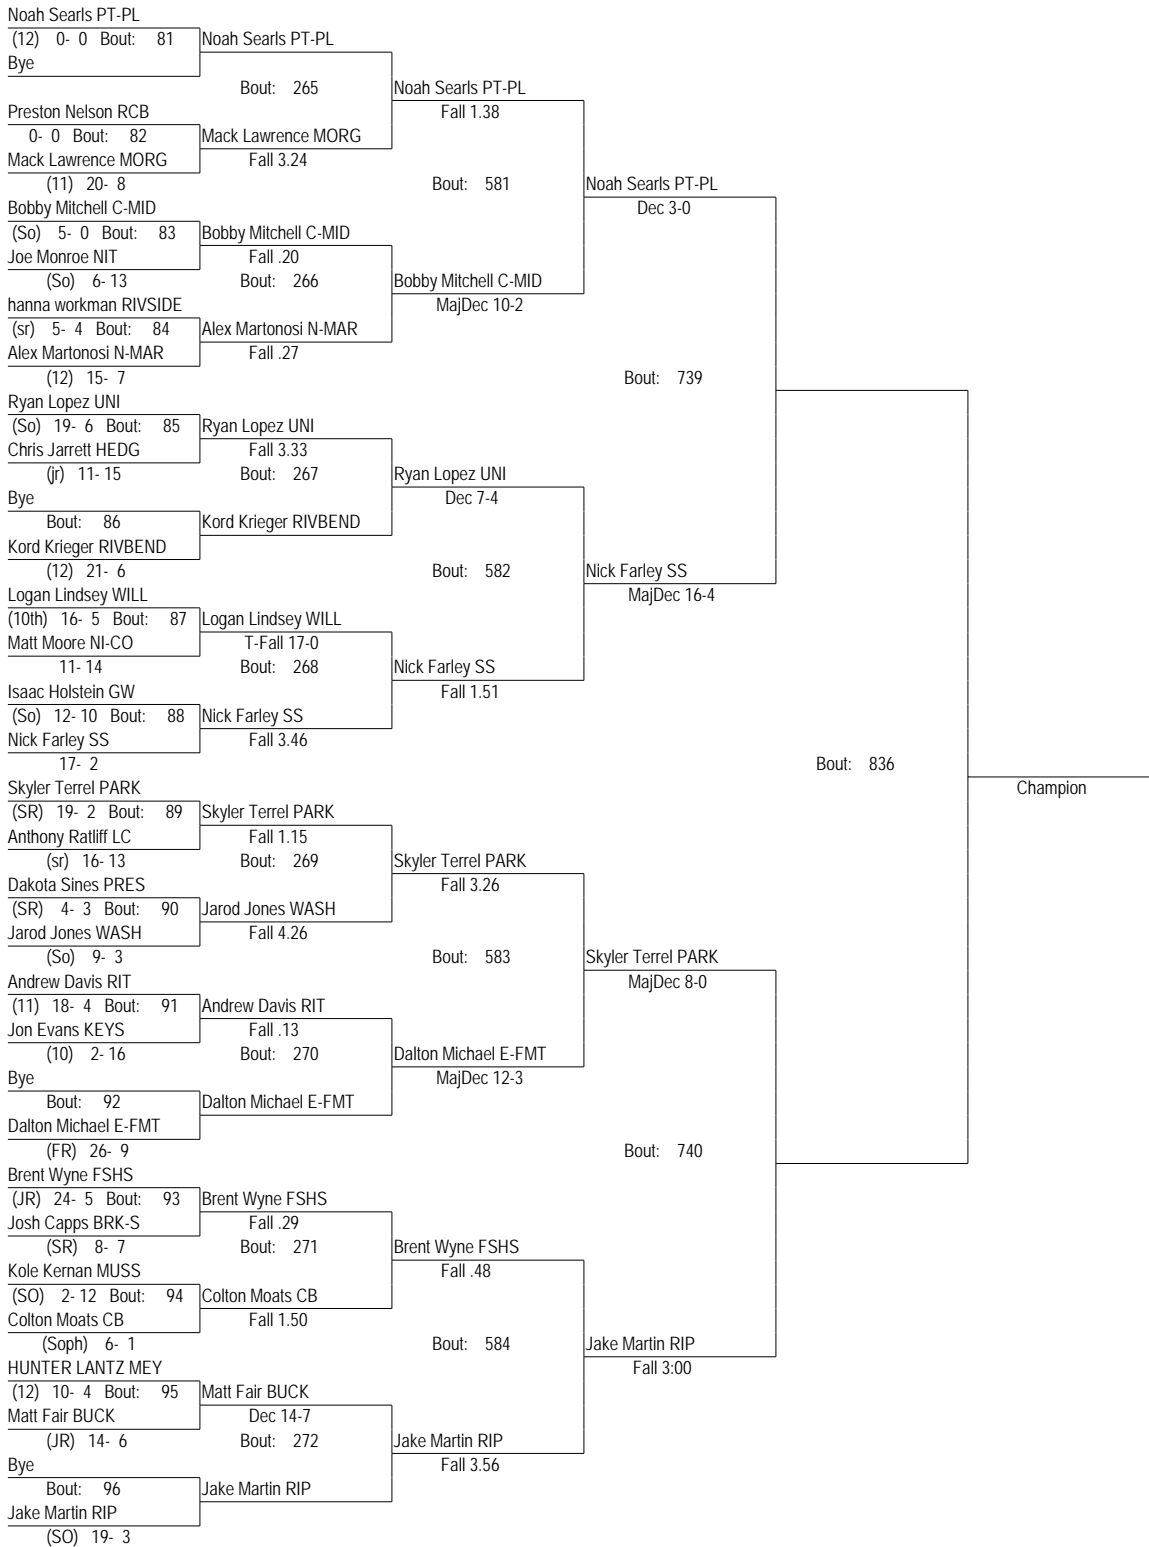

January 11-12, 2013

120

2013 Winner's Choice Wrestling Tournament

January 11-12, 2013

126

2013 Winner's Choice Wrestling Tournament

January 11-12, 2013

126

2013 Winner's Choice Wrestling Tournament

January 11-12, 2013

132

2013 Winner's Choice Wrestling Tournament

January 11-12, 2013

132

2013 Winner's Choice Wrestling Tournament

January 11-12, 2013

138

2013 Winner's Choice Wrestling Tournament

January 11-12, 2013

138

2013 Winner's Choice Wrestling Tournament

January 11-12, 2013

145

2013 Winner's Choice Wrestling Tournament