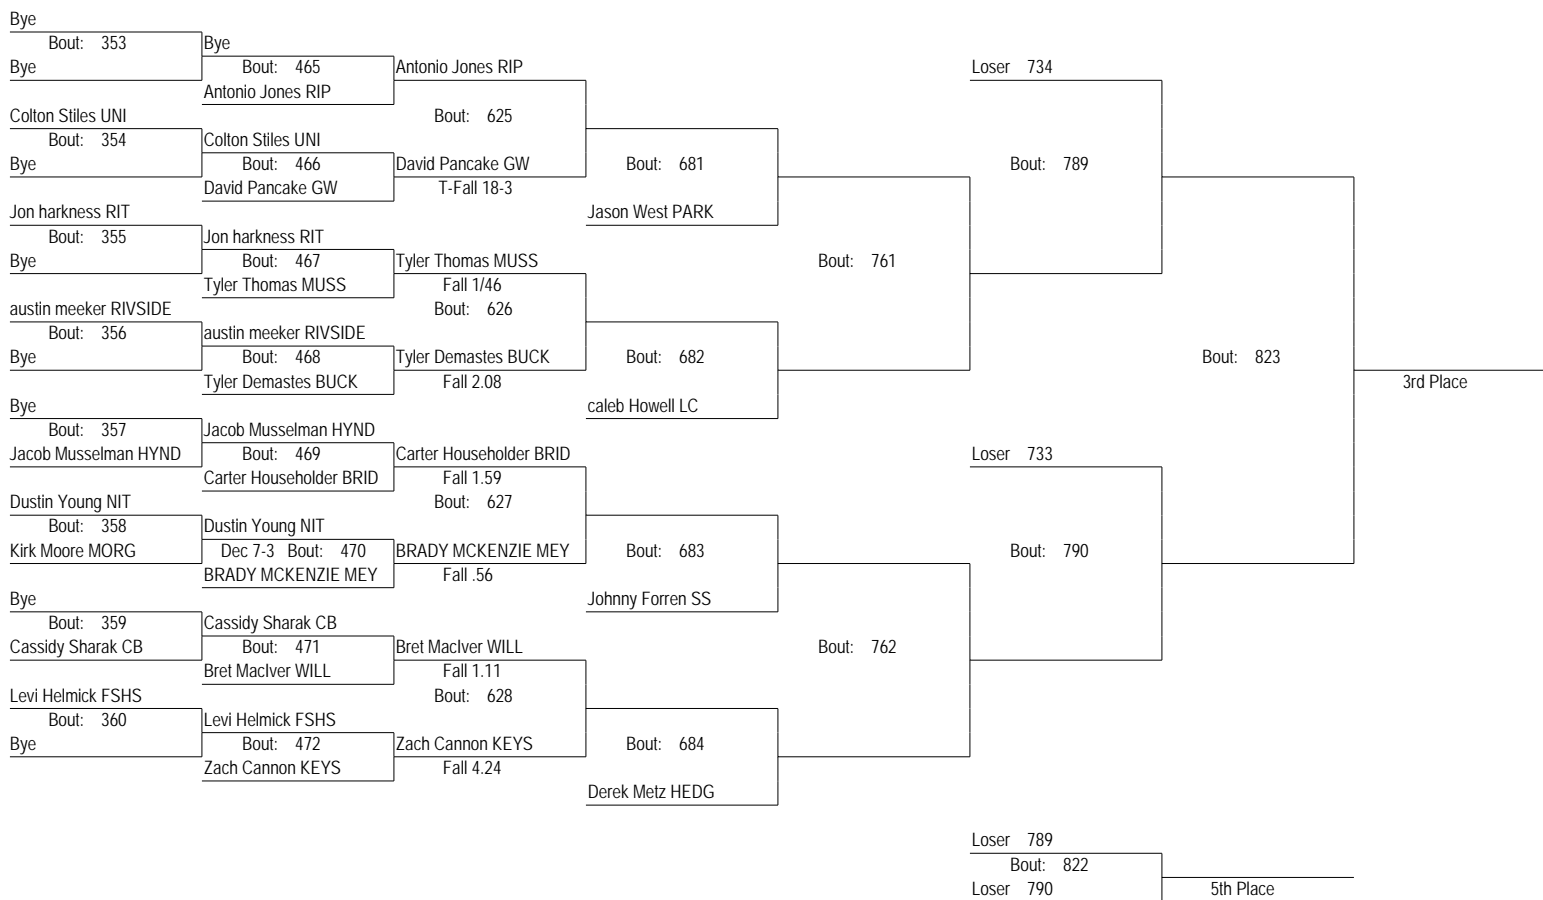

2013 Winner's Choice Wrestling Tournament

January 11-12, 2013

106

2013 Winner's Choice Wrestling Tournament

January 11-12, 2013

106

2013 Winner's Choice Wrestling Tournament

January 11-12, 2013

113

2013 Winner's Choice Wrestling Tournament

January 11-12, 2013

113

2013 Winner's Choice Wrestling Tournament

January 11-12, 2013

120

2013 Winner's Choice Wrestling Tournament

January 11-12, 2013

120

2013 Winner's Choice Wrestling Tournament

January 11-12, 2013

126

2013 Winner's Choice Wrestling Tournament

January 11-12, 2013

126