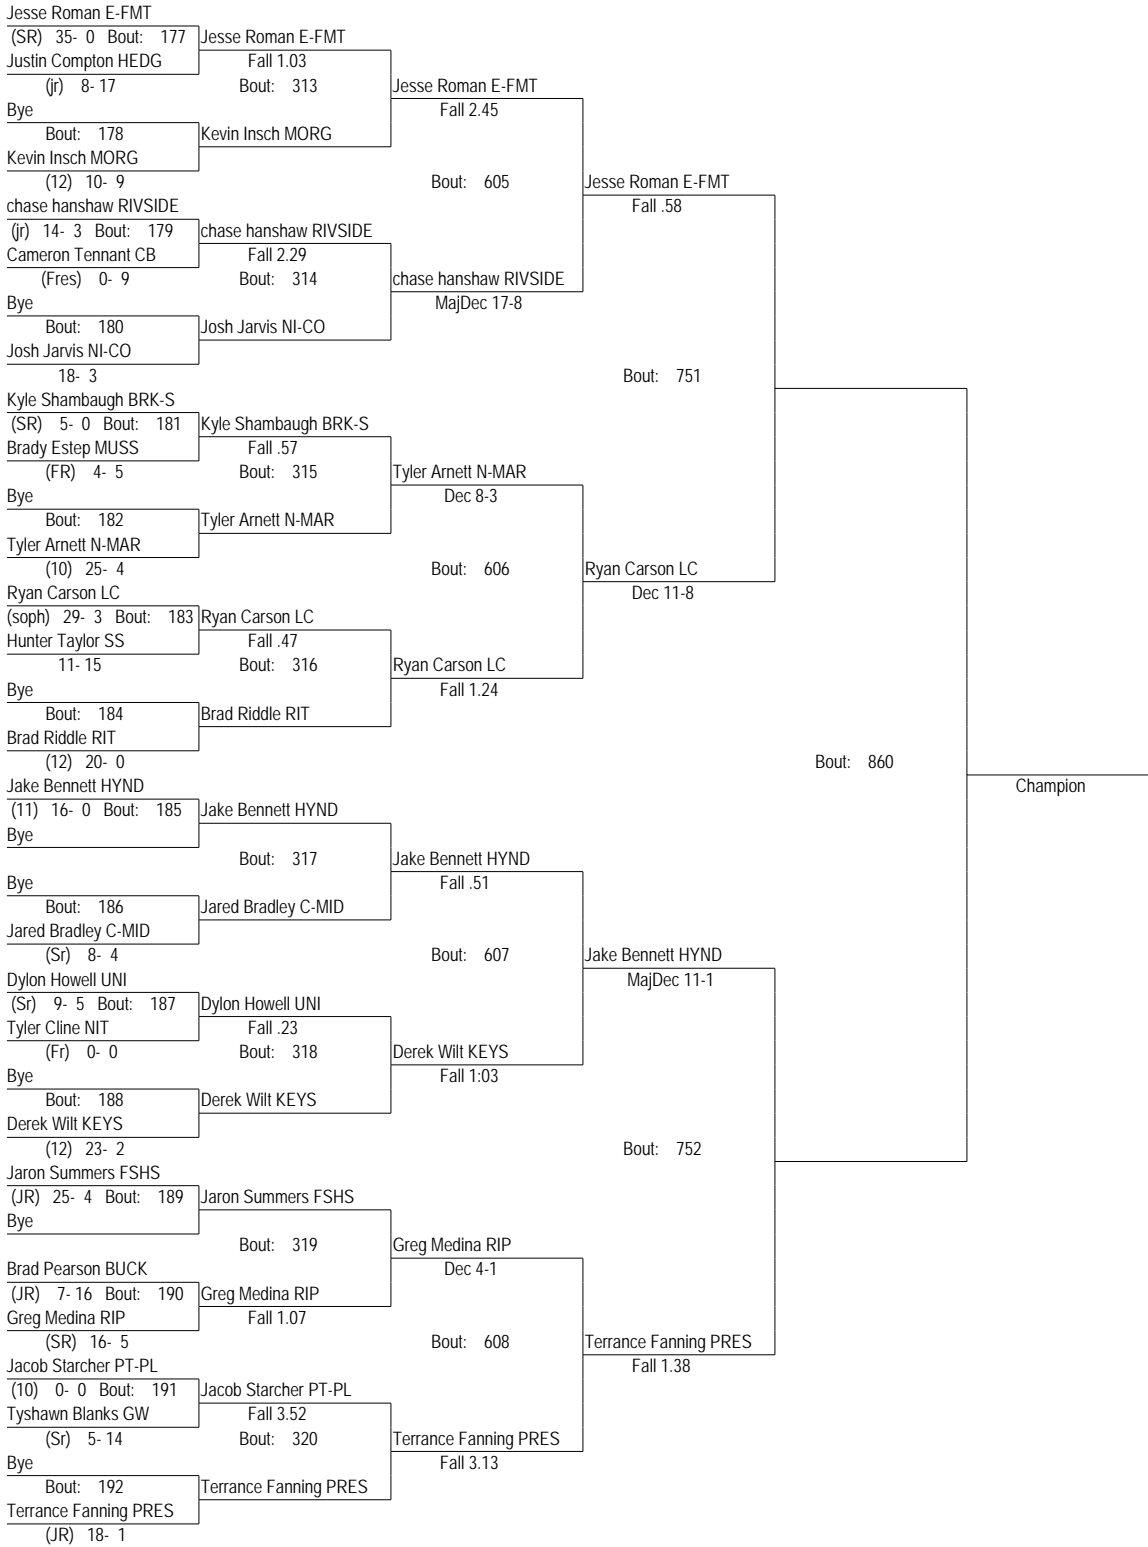

January 11-12, 2013

182

2013 Winner's Choice Wrestling Tournament

January 11-12, 2013

195

2013 Winner's Choice Wrestling Tournament

January 11-12, 2013

195

2013 Winner's Choice Wrestling Tournament

January 11-12, 2013

220

2013 Winner's Choice Wrestling Tournament

January 11-12, 2013

220

2013 Winner's Choice Wrestling Tournament

January 11-12, 2013