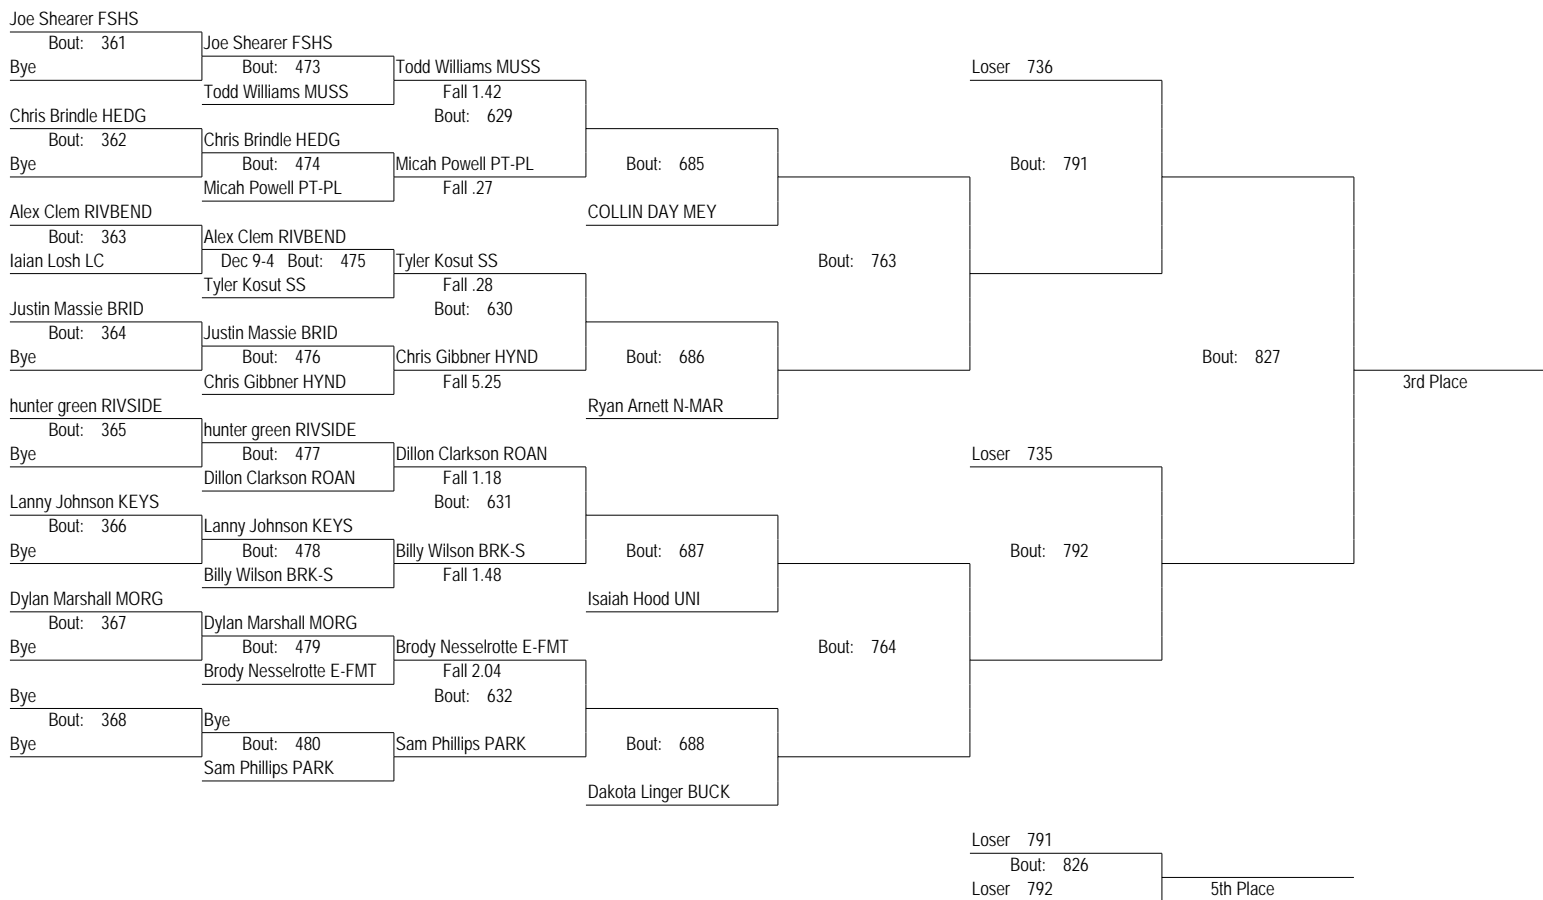

January 11-12, 2013

120

2013 Winner's Choice Wrestling Tournament

January 11-12, 2013

126

2013 Winner's Choice Wrestling Tournament

January 11-12, 2013

126