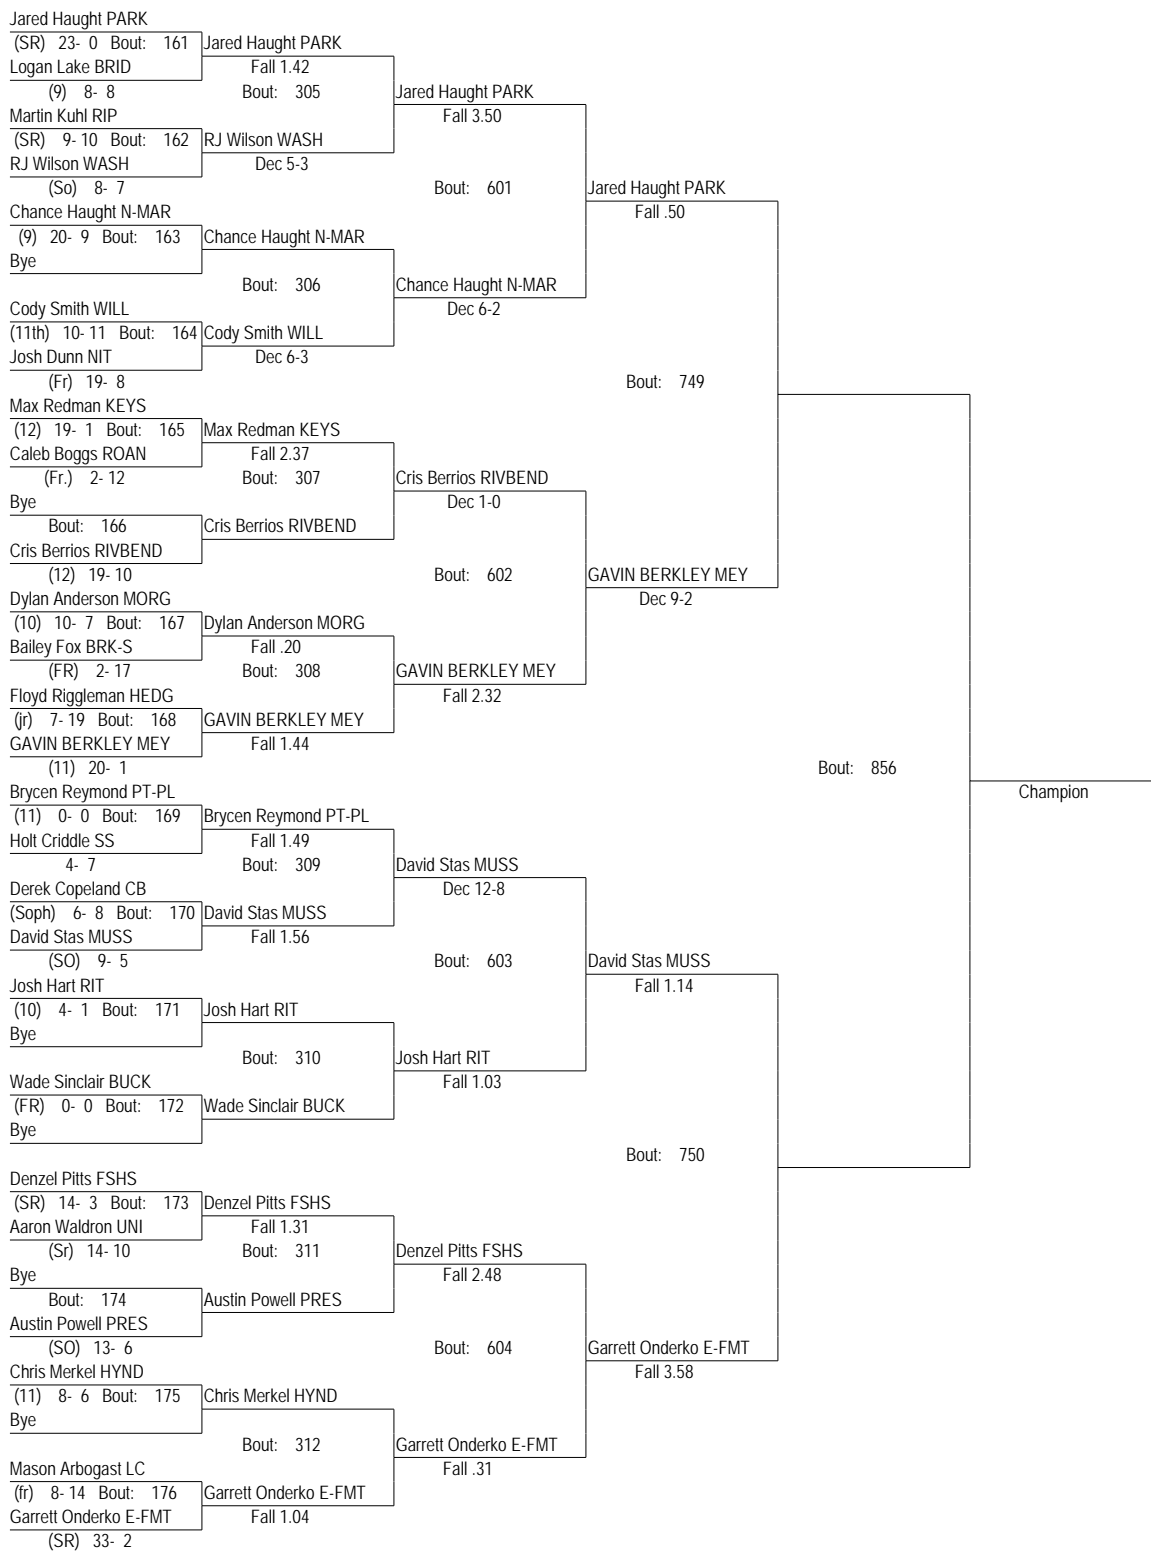

170

2013 Winner's Choice Wrestling Tournament

January 11-12, 2013

170

2013 Winner's Choice Wrestling Tournament

January 11-12, 2013

182

2013 Winner's Choice Wrestling Tournament

January 11-12, 2013

182

2013 Winner's Choice Wrestling Tournament

January 11-12, 2013

195

2013 Winner's Choice Wrestling Tournament

January 11-12, 2013

195