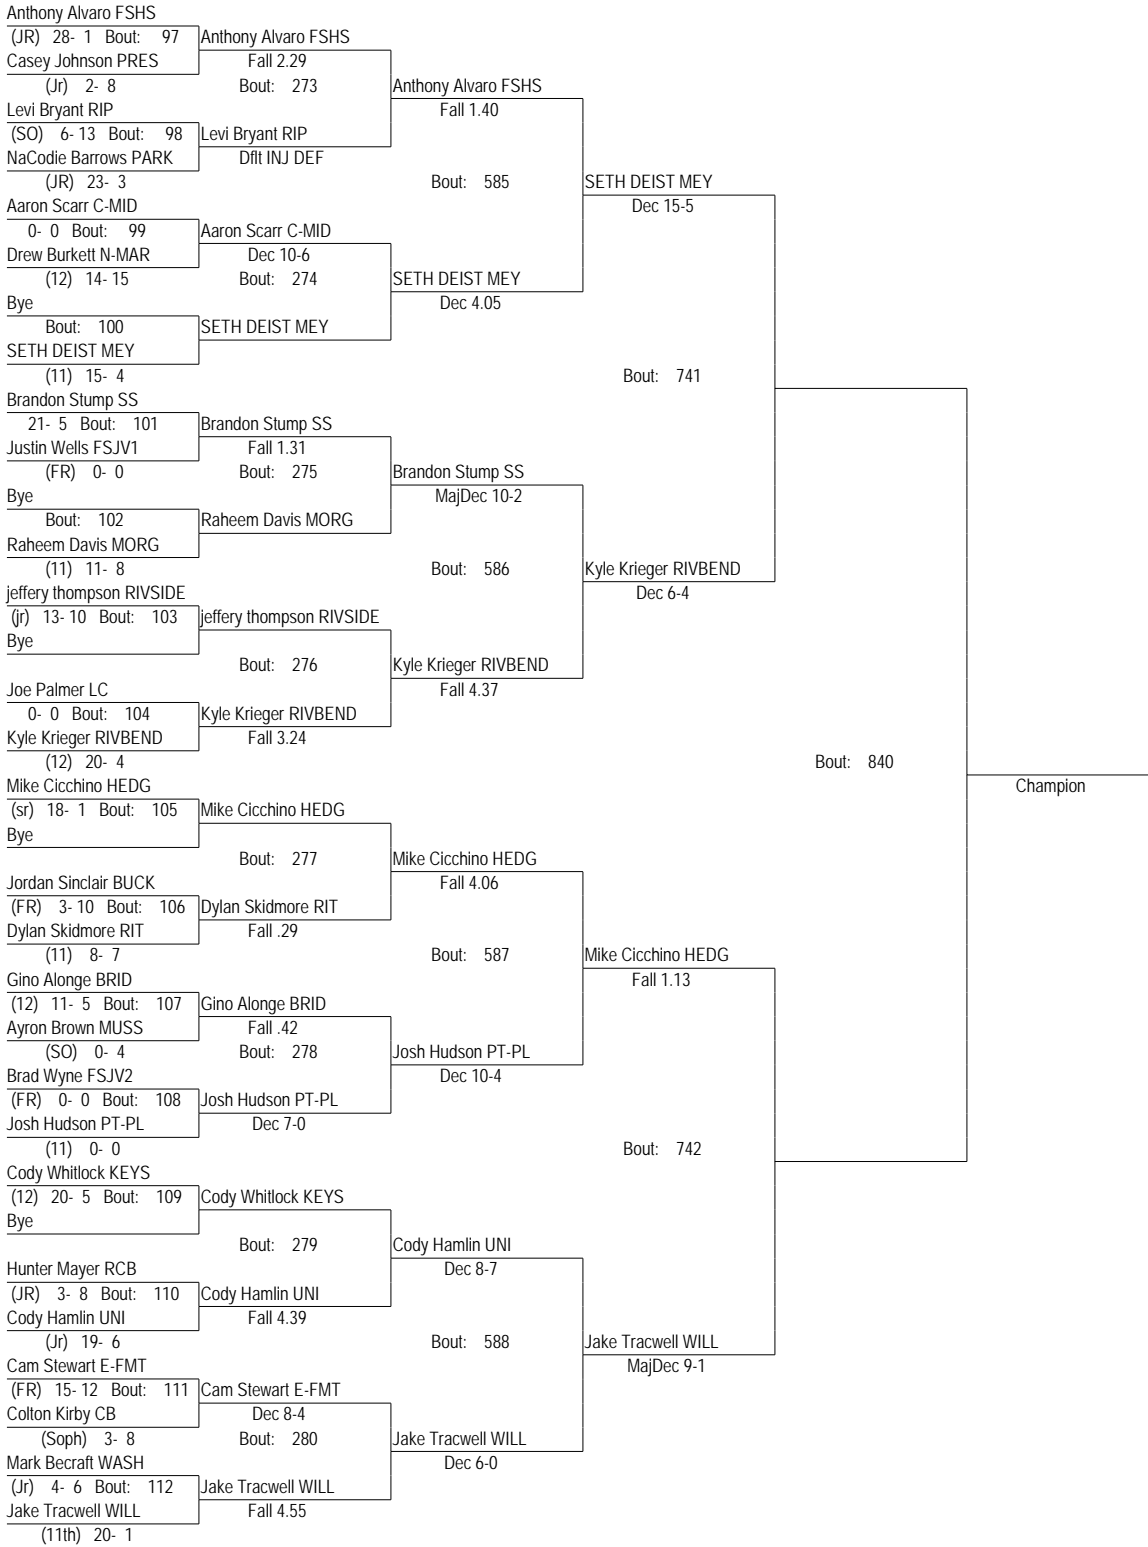

2013 Winner's Choice Wrestling Tournament

January 11-12, 2013

132

2013 Winner's Choice Wrestling Tournament

January 11-12, 2013

132

2013 Winner's Choice Wrestling Tournament

January 11-12, 2013

138

2013 Winner's Choice Wrestling Tournament

January 11-12, 2013

138

2013 Winner's Choice Wrestling Tournament

January 11-12, 2013

145

2013 Winner's Choice Wrestling Tournament

January 11-12, 2013

145

2013 Winner's Choice Wrestling Tournament

January 11-12, 2013

152

2013 Winner's Choice Wrestling Tournament

January 11-12, 2013

152