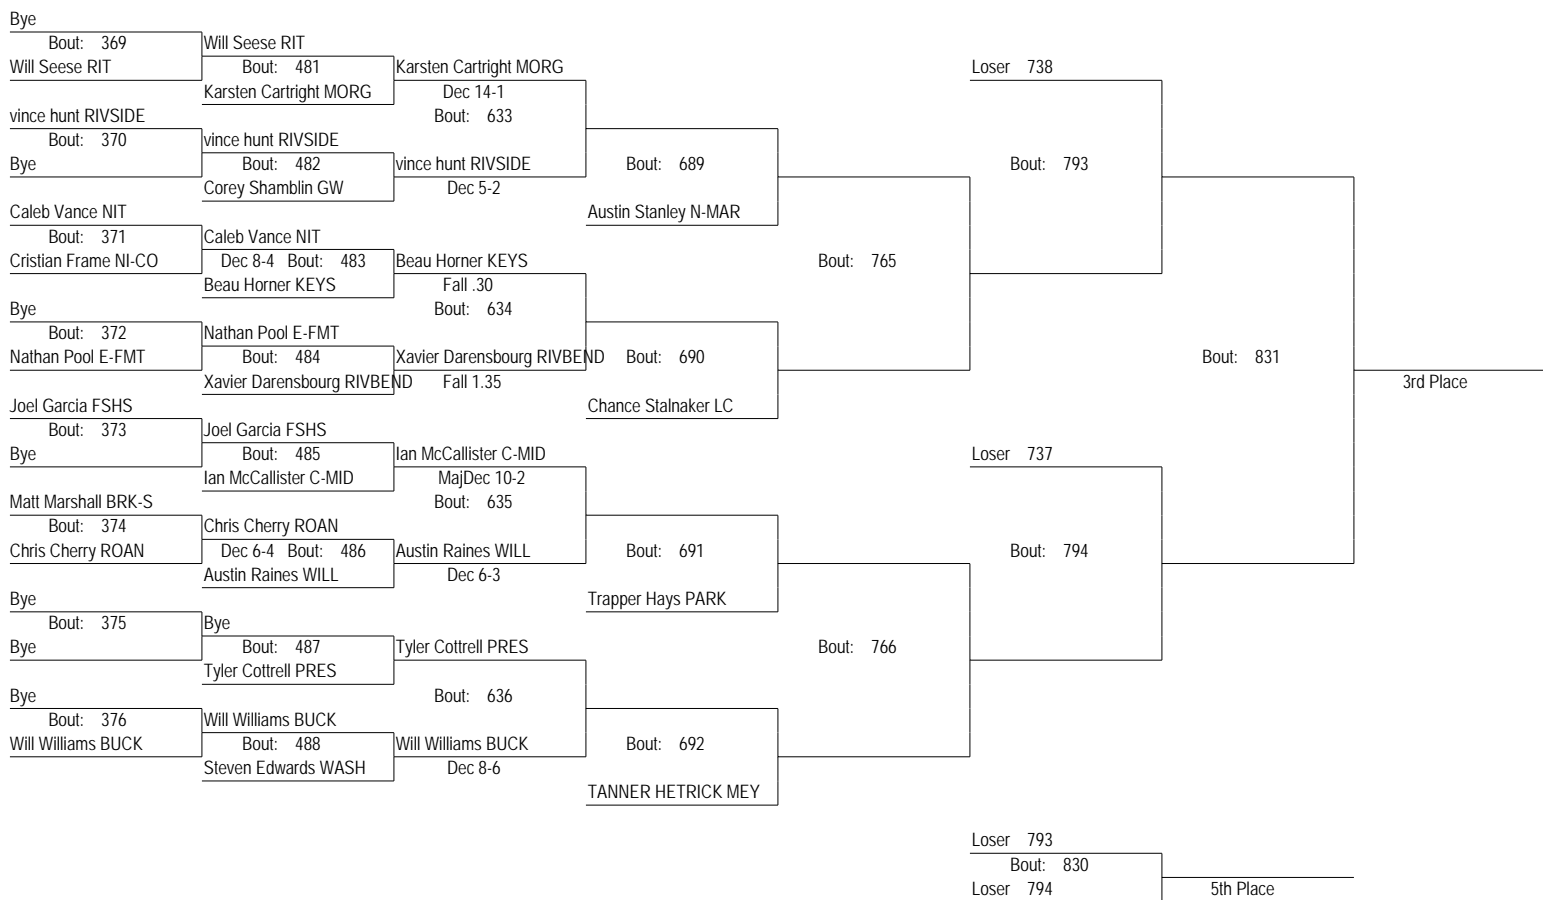

2013 Winner's Choice Wrestling Tournament

January 11-12, 2013

132

2013 Winner's Choice Wrestling Tournament

January 11-12, 2013

132

2013 Winner's Choice Wrestling Tournament

January 11-12, 2013