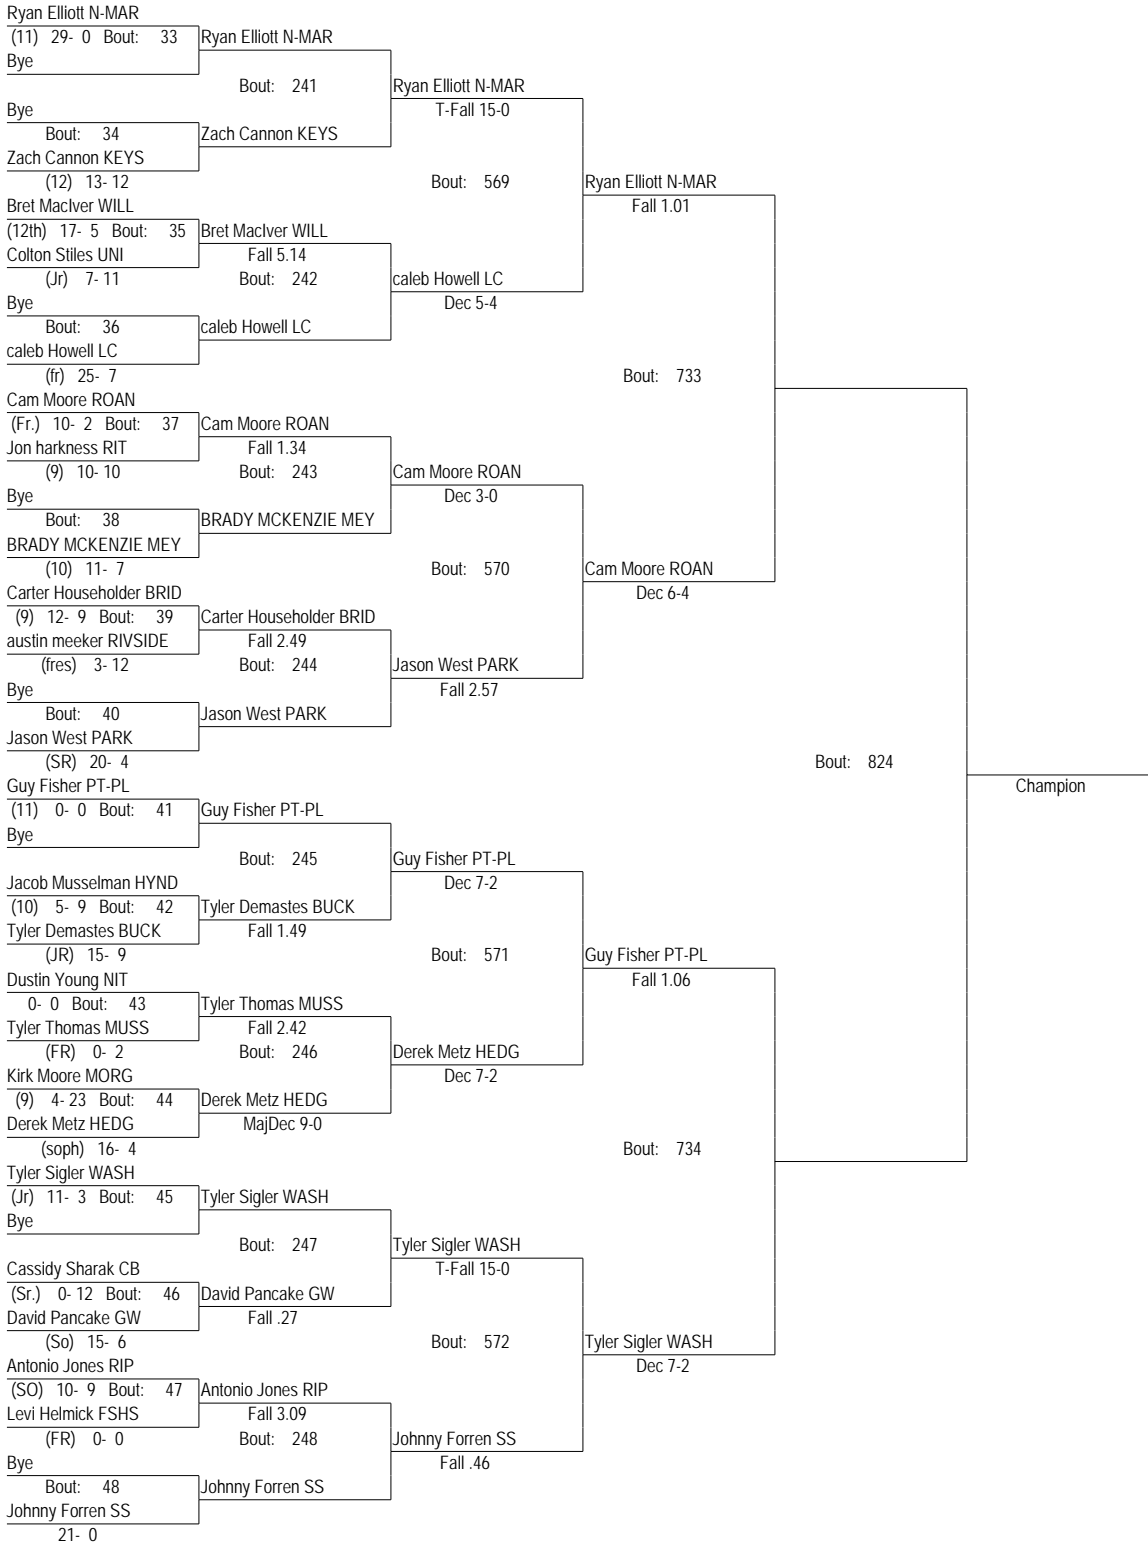

2013 Winner's Choice Wrestling Tournament

January 11-12, 2013

106

2013 Winner's Choice Wrestling Tournament

January 11-12, 2013

106

2013 Winner's Choice Wrestling Tournament

January 11-12, 2013

113

2013 Winner's Choice Wrestling Tournament

January 11-12, 2013

113

2013 Winner's Choice Wrestling Tournament

January 11-12, 2013

120

2013 Winner's Choice Wrestling Tournament

January 11-12, 2013

120

2013 Winner's Choice Wrestling Tournament

January 11-12, 2013

126

2013 Winner's Choice Wrestling Tournament

January 11-12, 2013

126