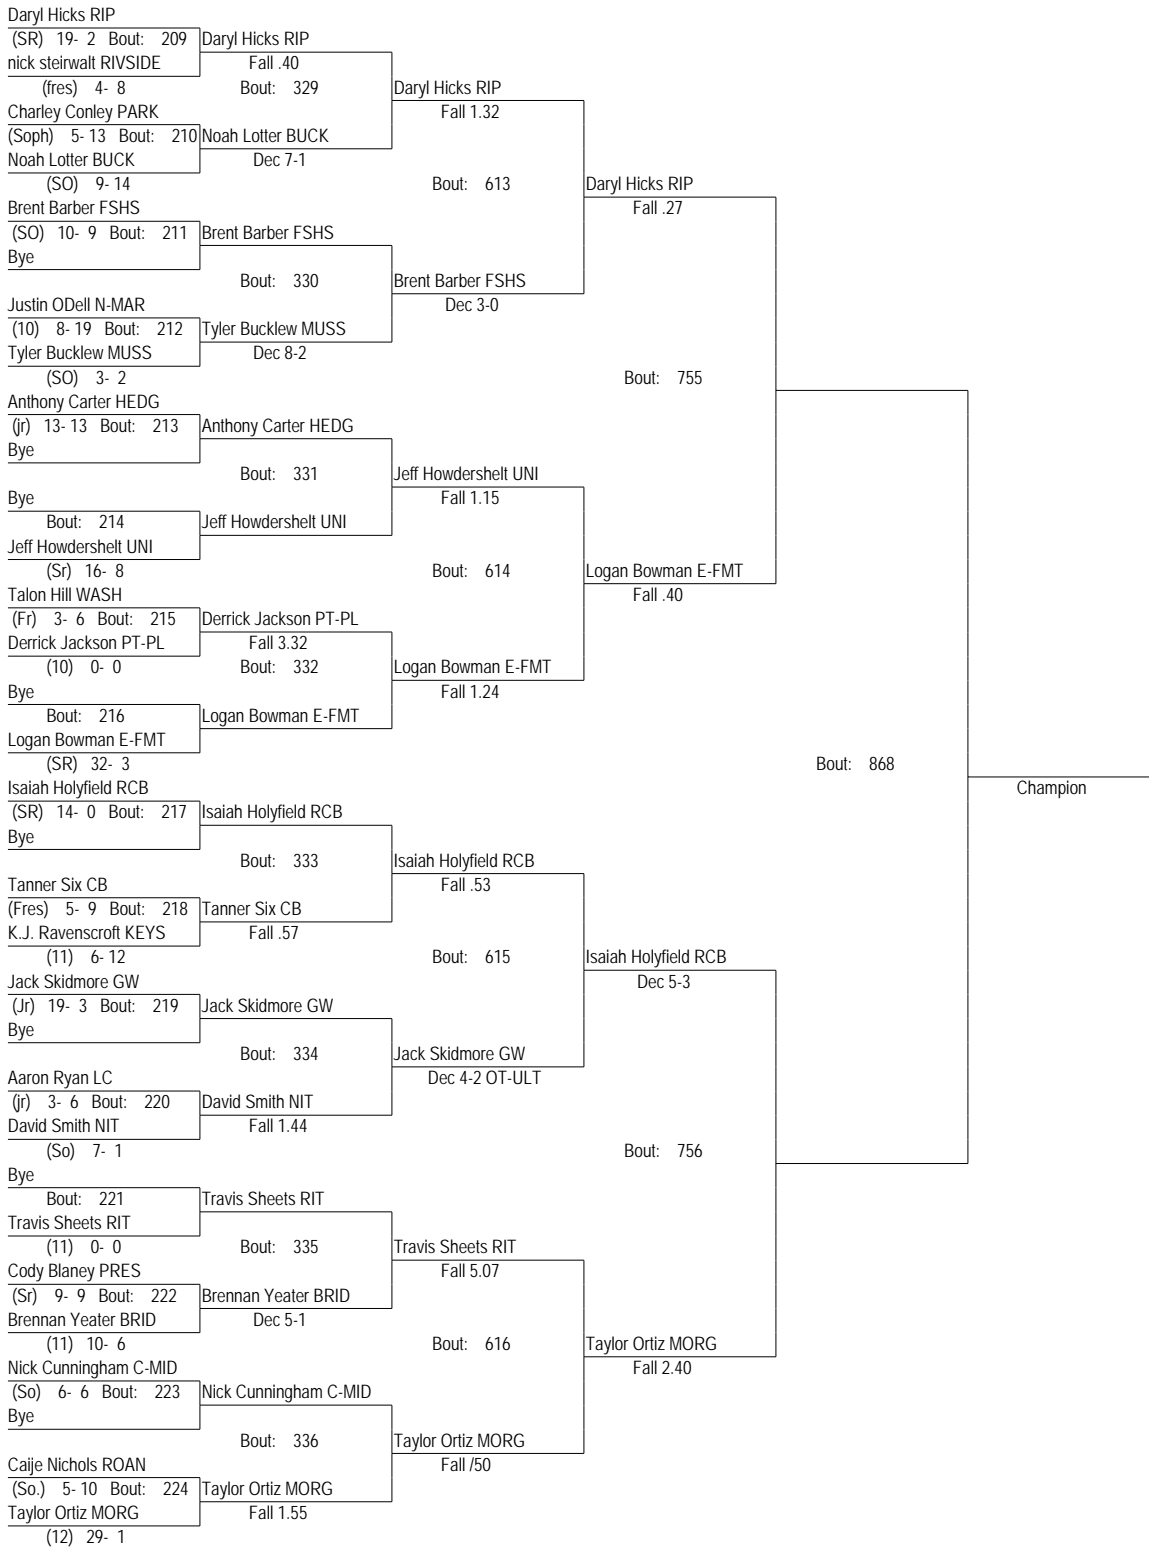

January 11-12, 2013

182

2013 Winner's Choice Wrestling Tournament

January 11-12, 2013

195

2013 Winner's Choice Wrestling Tournament

January 11-12, 2013

195

2013 Winner's Choice Wrestling Tournament

January 11-12, 2013

220

2013 Winner's Choice Wrestling Tournament

January 11-12, 2013

220

2013 Winner's Choice Wrestling Tournament

January 11-12, 2013

285

2013 Winner's Choice Wrestling Tournament

January 11-12, 2013

285