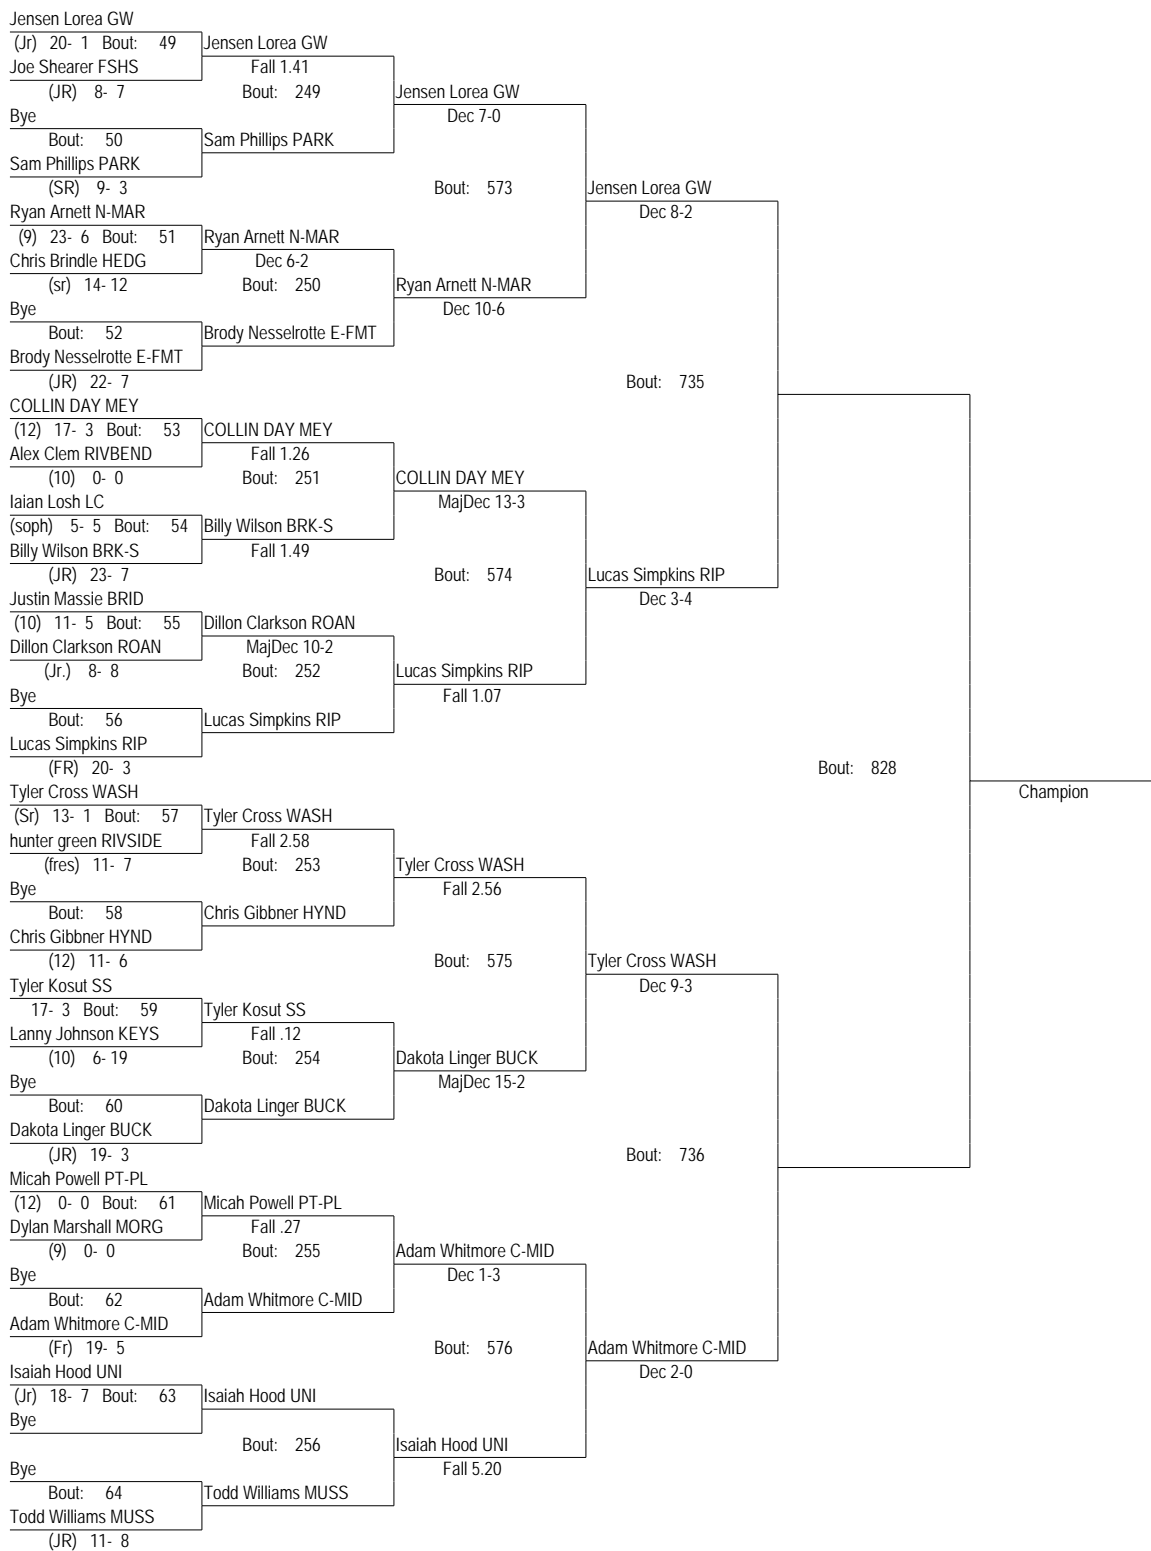

2013 Winner's Choice Wrestling Tournament

January 11-12, 2013

106

2013 Winner's Choice Wrestling Tournament

January 11-12, 2013

106

2013 Winner's Choice Wrestling Tournament

January 11-12, 2013

113

2013 Winner's Choice Wrestling Tournament

January 11-12, 2013

113

2013 Winner's Choice Wrestling Tournament

January 11-12, 2013

120

2013 Winner's Choice Wrestling Tournament

January 11-12, 2013

120

2013 Winner's Choice Wrestling Tournament

January 11-12, 2013

126

2013 Winner's Choice Wrestling Tournament

January 11-12, 2013

126

2013 Winner's Choice Wrestling Tournament

January 11-12, 2013

132

2013 Winner's Choice Wrestling Tournament

January 11-12, 2013

132

2013 Winner's Choice Wrestling Tournament

January 11-12, 2013