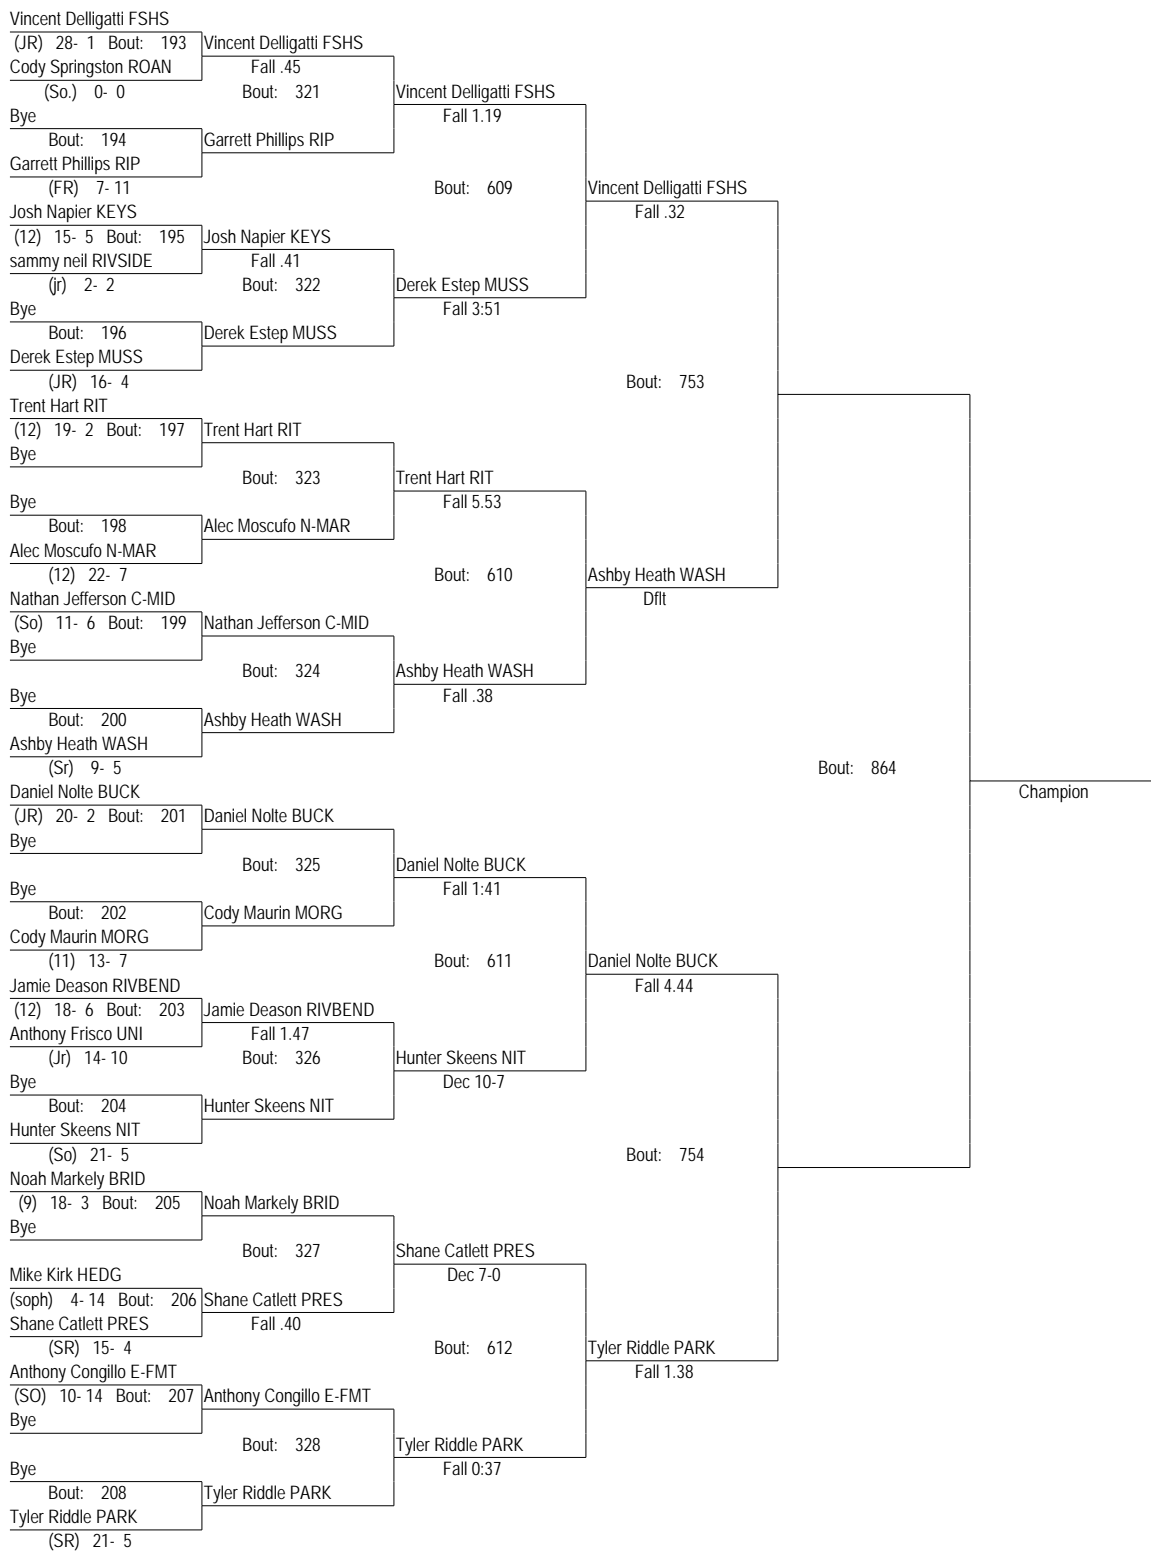

January 11-12, 2013

182

2013 Winner's Choice Wrestling Tournament

January 11-12, 2013

195

2013 Winner's Choice Wrestling Tournament

January 11-12, 2013

195

2013 Winner's Choice Wrestling Tournament

January 11-12, 2013

220

2013 Winner's Choice Wrestling Tournament

January 11-12, 2013

220

2013 Winner's Choice Wrestling Tournament

January 11-12, 2013