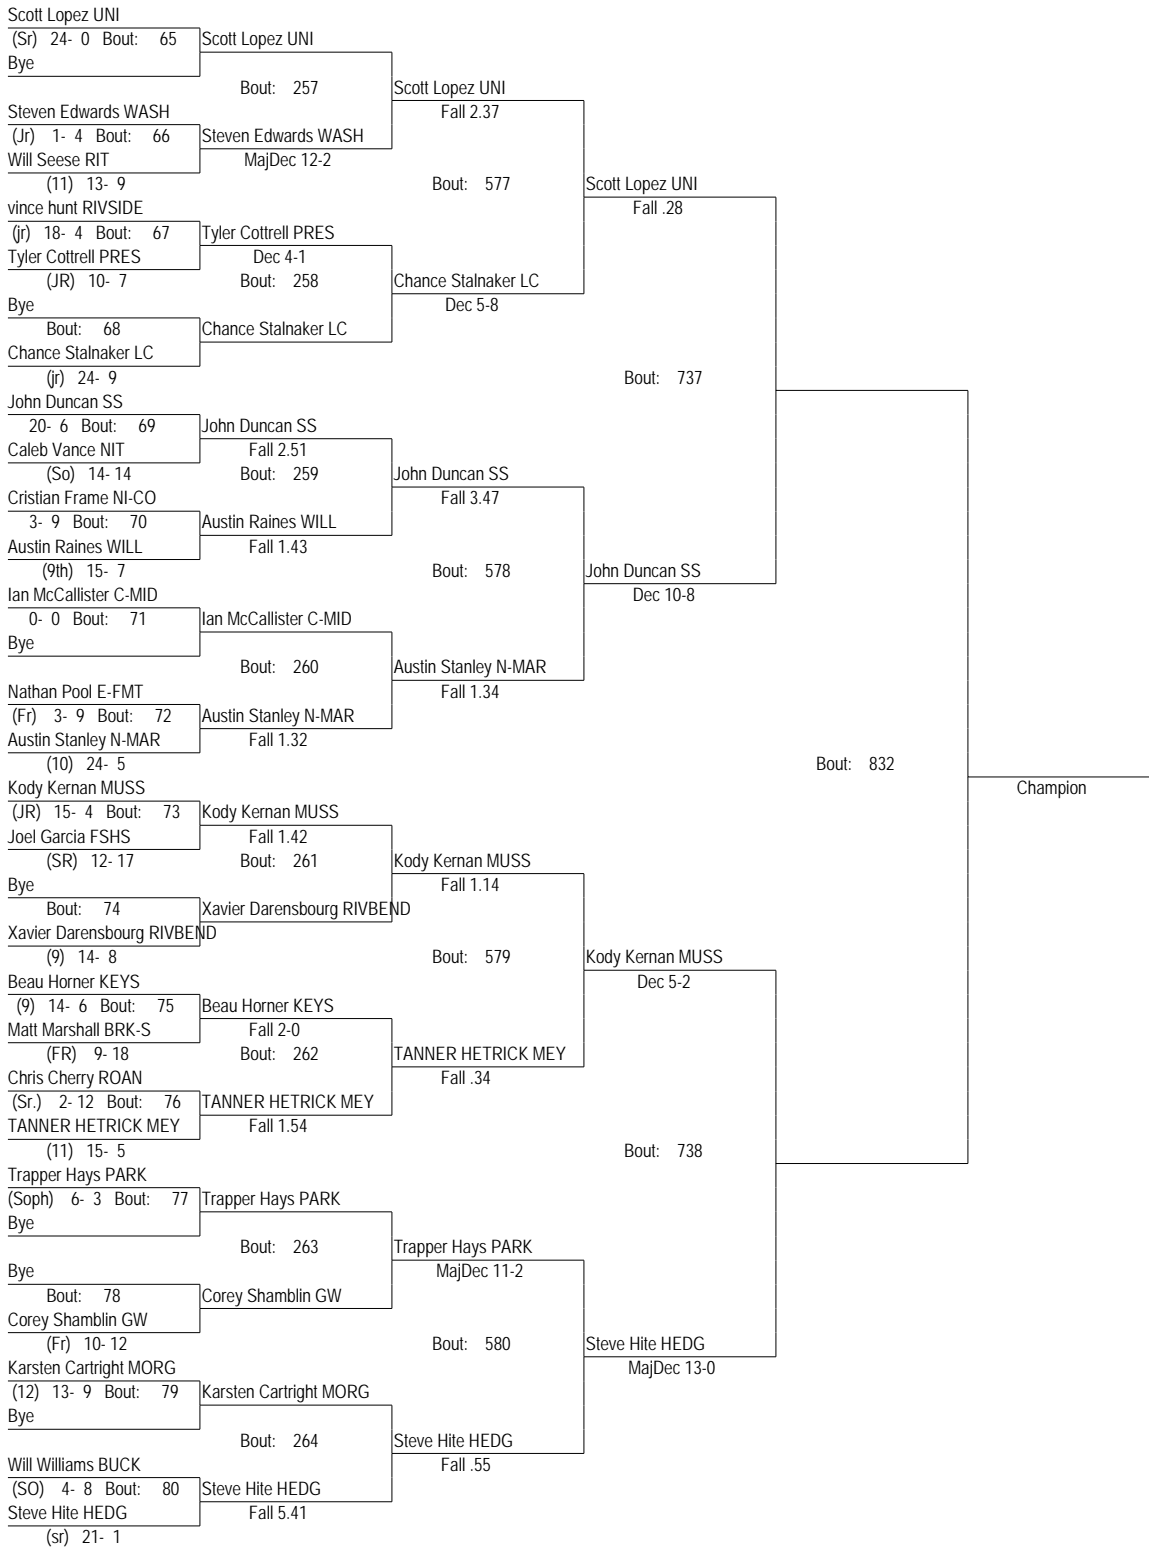

113

2013 Winner's Choice Wrestling Tournament

January 11-12, 2013

113

2013 Winner's Choice Wrestling Tournament

January 11-12, 2013

120

2013 Winner's Choice Wrestling Tournament

January 11-12, 2013

120

2013 Winner's Choice Wrestling Tournament

January 11-12, 2013

126

2013 Winner's Choice Wrestling Tournament

January 11-12, 2013

126

2013 Winner's Choice Wrestling Tournament

January 11-12, 2013

132

2013 Winner's Choice Wrestling Tournament

January 11-12, 2013

132

2013 Winner's Choice Wrestling Tournament

January 11-12, 2013