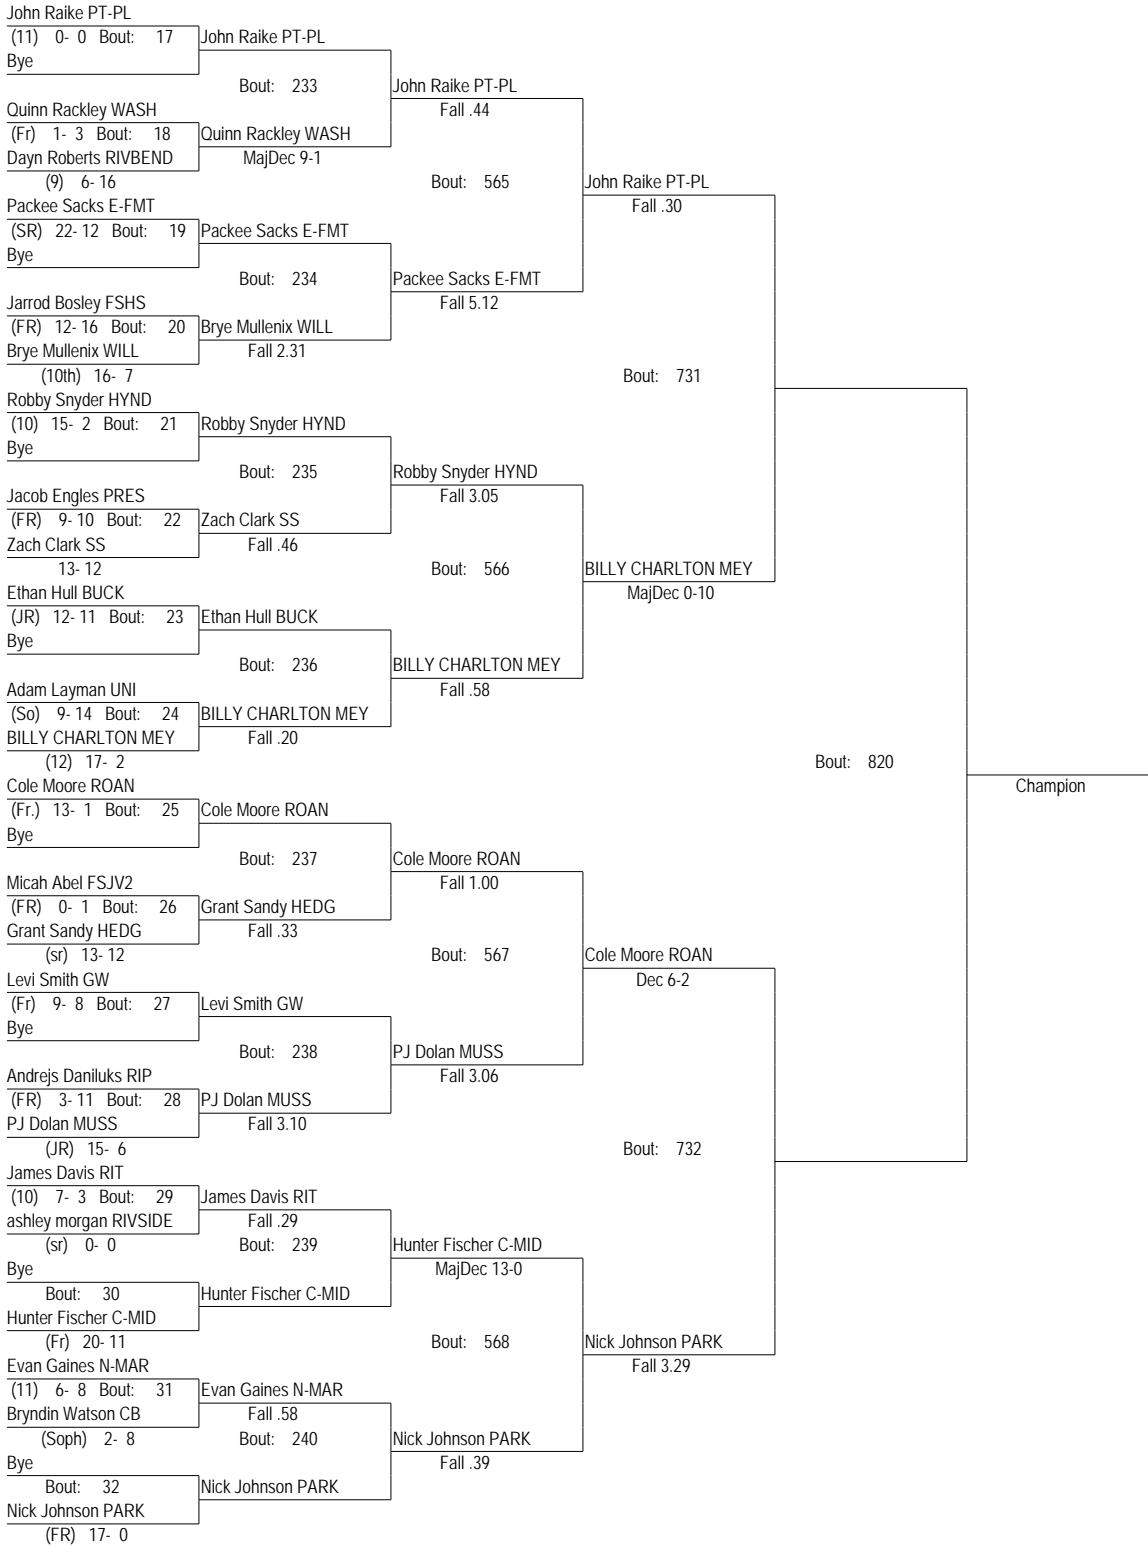

2013 Winner's Choice Wrestling Tournament

January 11-12, 2013

106

2013 Winner's Choice Wrestling Tournament

January 11-12, 2013

106

2013 Winner's Choice Wrestling Tournament

January 11-12, 2013

113

2013 Winner's Choice Wrestling Tournament

January 11-12, 2013

113

2013 Winner's Choice Wrestling Tournament

January 11-12, 2013

120

2013 Winner's Choice Wrestling Tournament

January 11-12, 2013

120

2013 Winner's Choice Wrestling Tournament

January 11-12, 2013

126

2013 Winner's Choice Wrestling Tournament

January 11-12, 2013

126