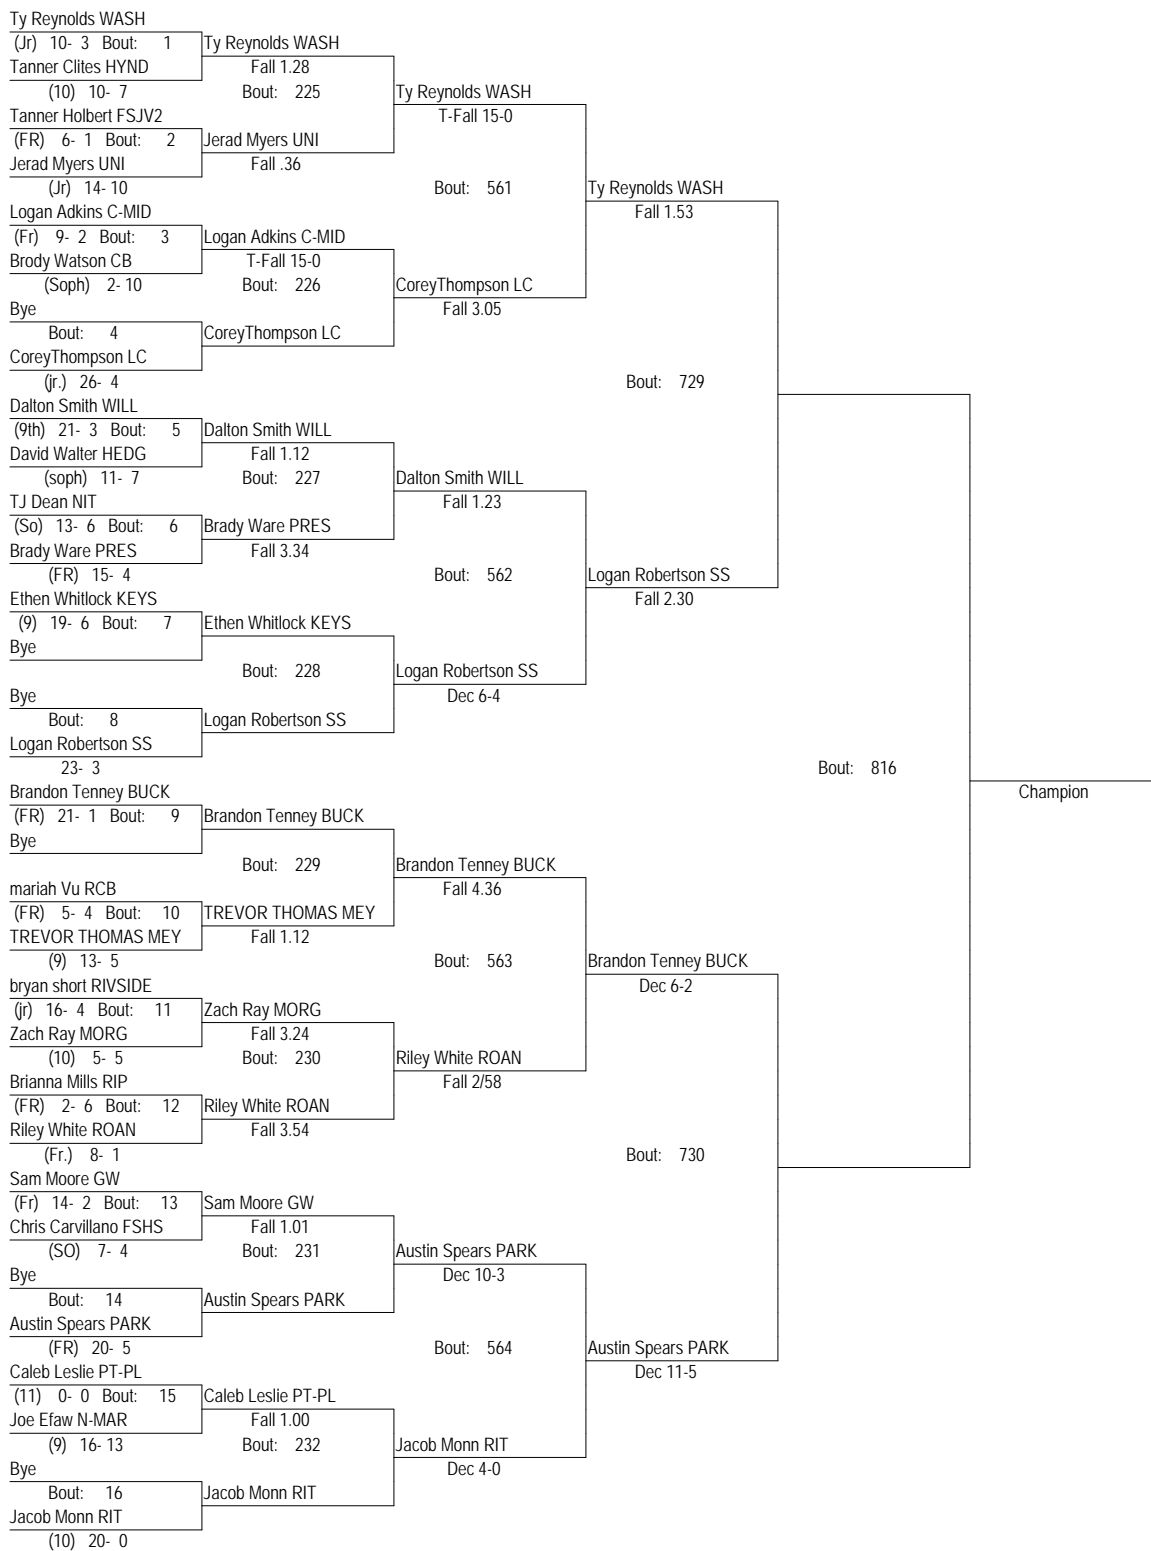

2013 Winner's Choice Wrestling Tournament

January 11-12, 2013

106

2013 Winner's Choice Wrestling Tournament

January 11-12, 2013

106

2013 Winner's Choice Wrestling Tournament

January 11-12, 2013

113

2013 Winner's Choice Wrestling Tournament

January 11-12, 2013

113

2013 Winner's Choice Wrestling Tournament

January 11-12, 2013

120

2013 Winner's Choice Wrestling Tournament

January 11-12, 2013

120

2013 Winner's Choice Wrestling Tournament

January 11-12, 2013

126

2013 Winner's Choice Wrestling Tournament

January 11-12, 2013

126