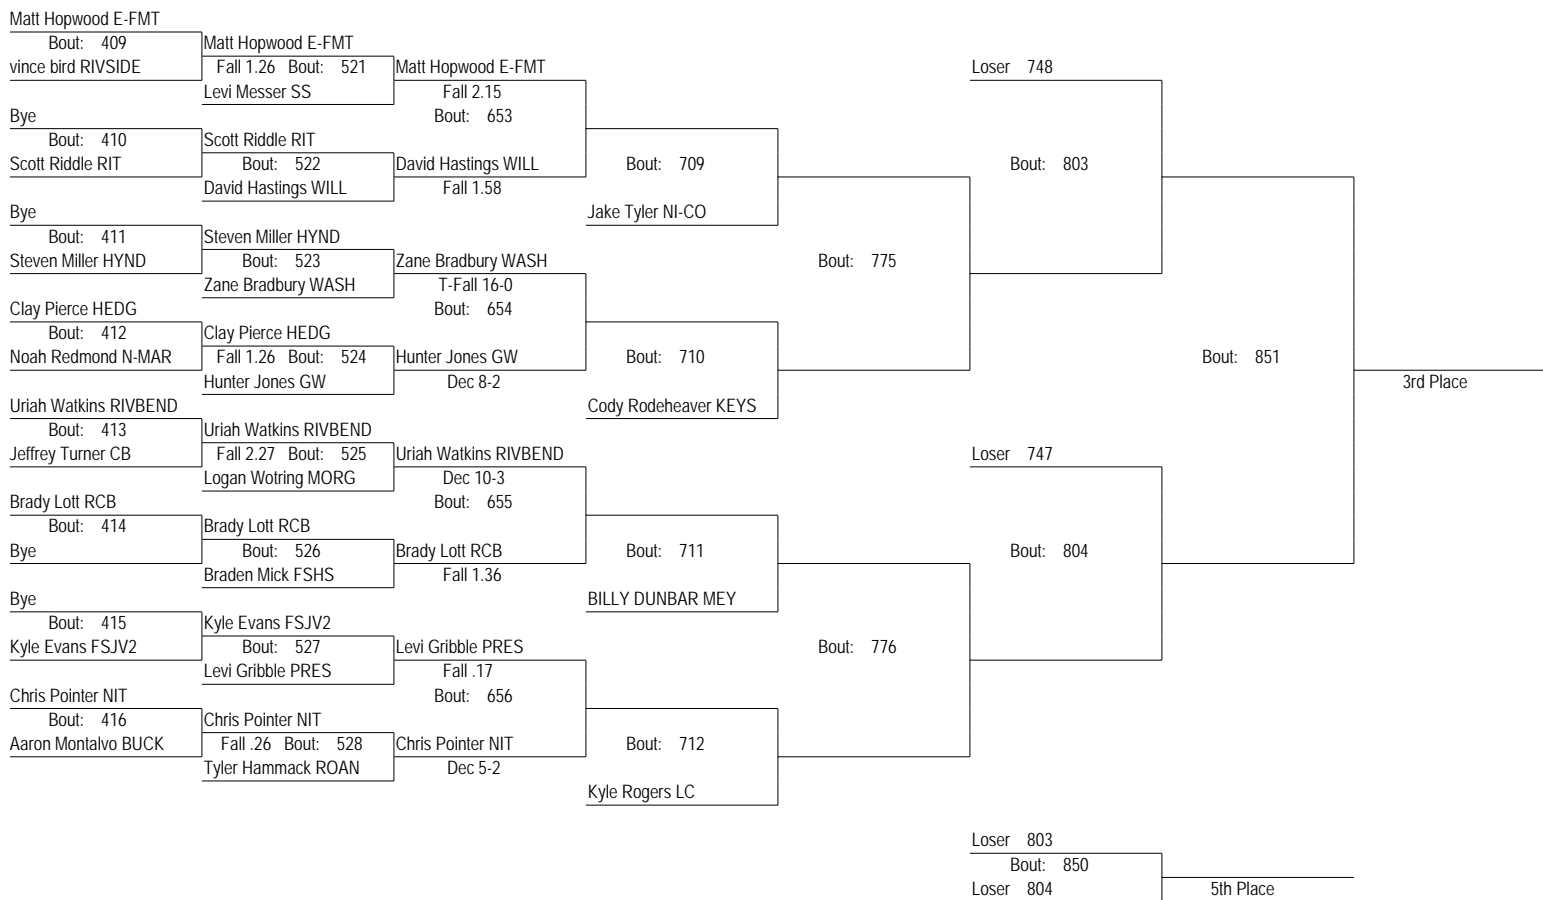

2013 Winner's Choice Wrestling Tournament

January 11-12, 2013

160

2013 Winner's Choice Wrestling Tournament

January 11-12, 2013

160

2013 Winner's Choice Wrestling Tournament

January 11-12, 2013

170

2013 Winner's Choice Wrestling Tournament

January 11-12, 2013

170

2013 Winner's Choice Wrestling Tournament

January 11-12, 2013

182

2013 Winner's Choice Wrestling Tournament