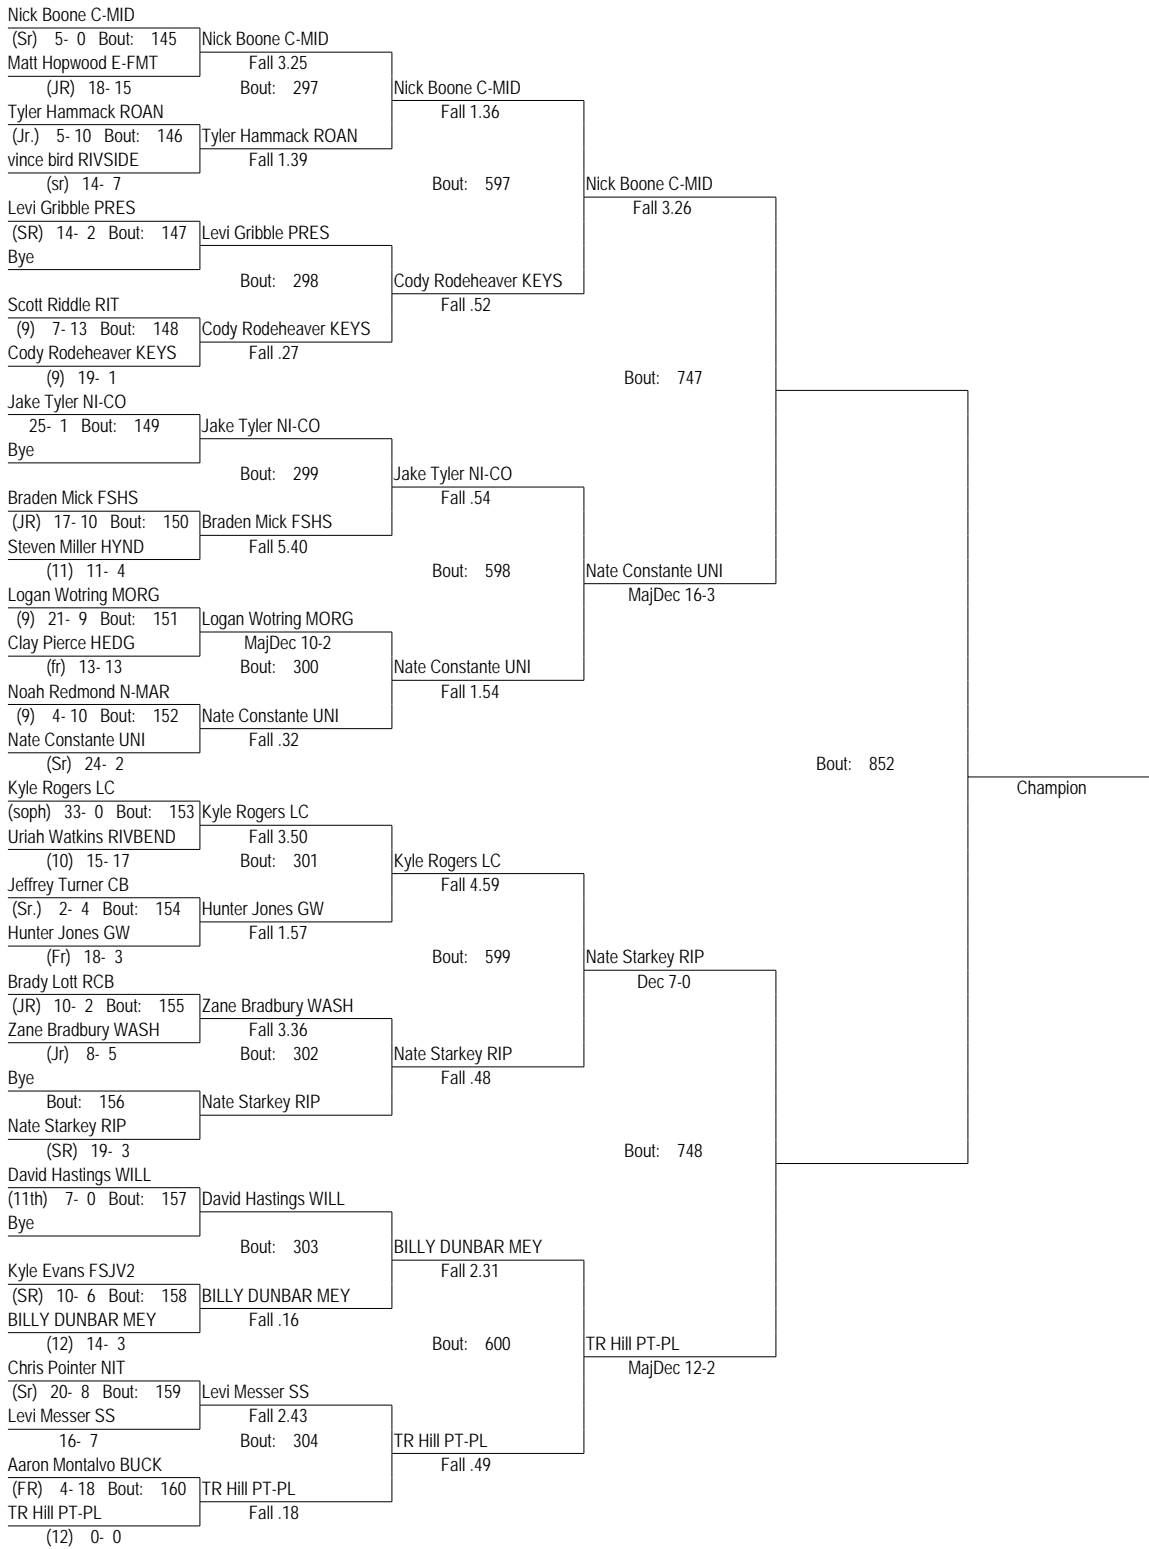

January 11-12, 2013

145

2013 Winner's Choice Wrestling Tournament

January 11-12, 2013

152

2013 Winner's Choice Wrestling Tournament

January 11-12, 2013

152

2013 Winner's Choice Wrestling Tournament

January 11-12, 2013

160

2013 Winner's Choice Wrestling Tournament

January 11-12, 2013

160

2013 Winner's Choice Wrestling Tournament

January 11-12, 2013

170

2013 Winner's Choice Wrestling Tournament

January 11-12, 2013

170

2013 Winner's Choice Wrestling Tournament

January 11-12, 2013

182

2013 Winner's Choice Wrestling Tournament