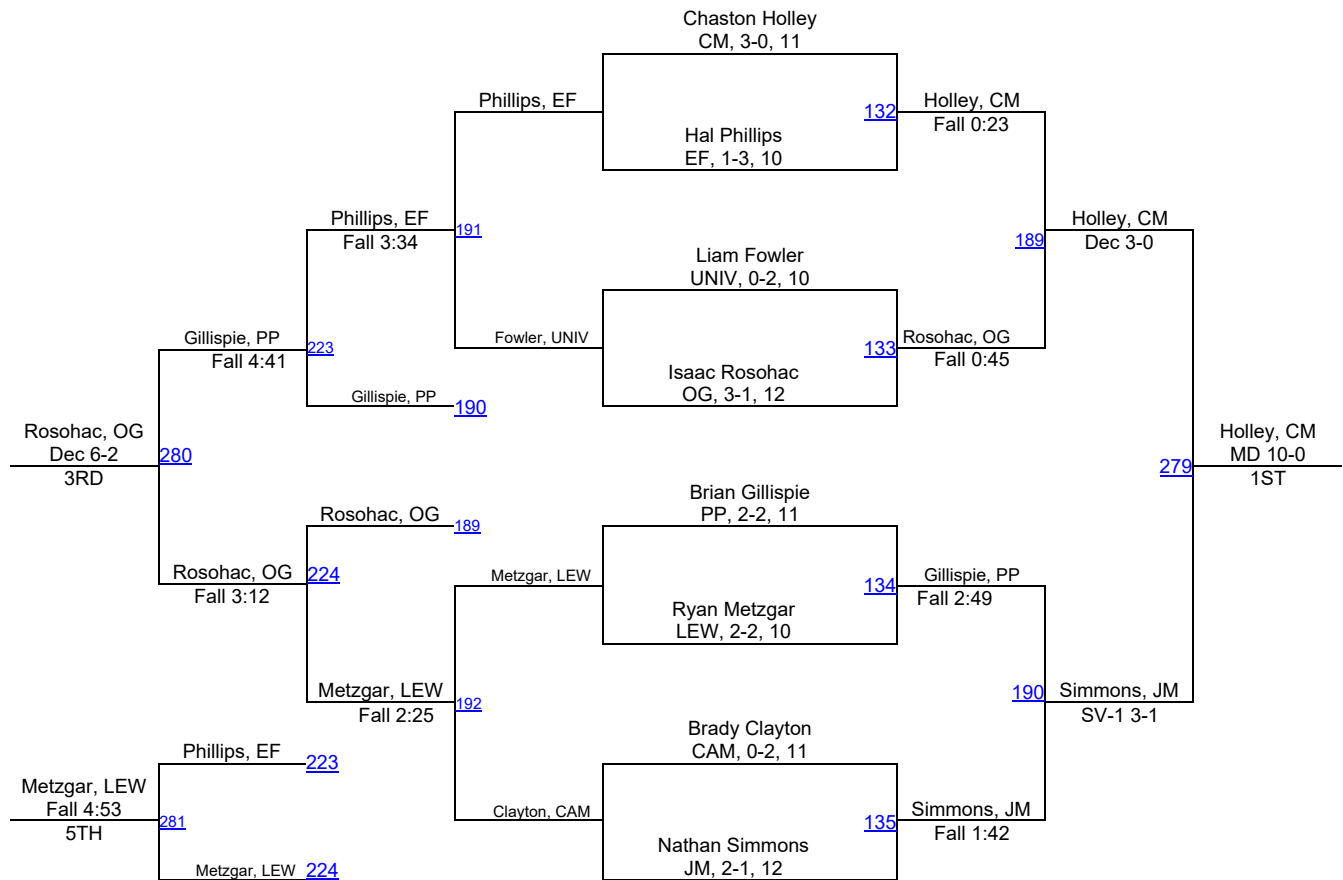

Superior Photo Scholarship Tournament

132

Superior Photo Scholarship Tournament

138

Superior Photo Scholarship Tournament

145

Superior Photo Scholarship Tournament

152B

Superior Photo Scholarship Tournament

160

Superior Photo Scholarship Tournament

182

Superior Photo Scholarship Tournament

195

Superior Photo Scholarship Tournament

285

Superior Photo Scholarship Tournament

285B

Round 1

Lane, LEW	
136	Jeffrey, PP
	Fall 0:22
Jeffrey, PP	

Anderson, CAM	
137	McCardle, JM
	Fall 0:51
McCardle, JM	

Round 2

Lane, LEW	
213	McCardle, JM
	Fall 1:18
McCardle, JM	