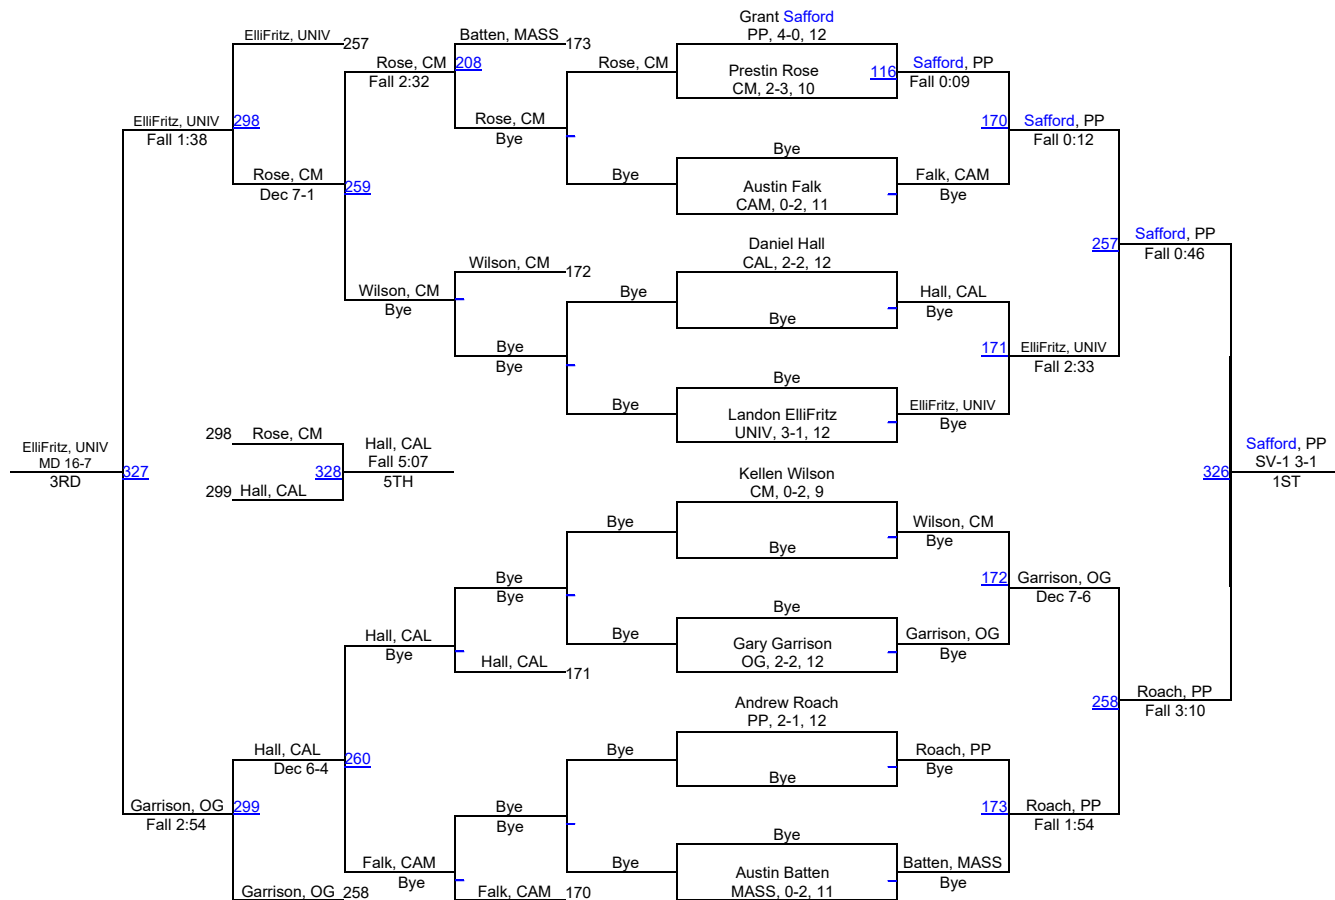

Superior Photo Scholarship Tournament

132

Superior Photo Scholarship Tournament

138

Superior Photo Scholarship Tournament

145

Superior Photo Scholarship Tournament

152B

Superior Photo Scholarship Tournament

160

Superior Photo Scholarship Tournament

182

Superior Photo Scholarship Tournament

195

Superior Photo Scholarship Tournament

285

Superior Photo Scholarship Tournament

285B

Round 1

Lane, LEW	
136	Jeffrey, PP
	Fall 0:22
Jeffrey, PP	

Anderson, CAM	
137	McCardle, JM
	Fall 0:51
McCardle, JM	

Round 2

Lane, LEW	
213	McCardle, JM
	Fall 1:18
McCardle, JM	

Anderson, CAM	
214	Jeffrey, PP
	Fall 0:22
Jeffrey, PP	

Round 3

Lane, LEW	
265	Lane, LEW
	Fall 1:07
Anderson, CAM	

McCardle, JM	
266	McCardle, JM
	Fall 2:37
Jeffrey, PP	

WRESTLERS

Mark Lane, LEW, 1-2, 10

Thomas Jeffrey, PP, 2-1, 11