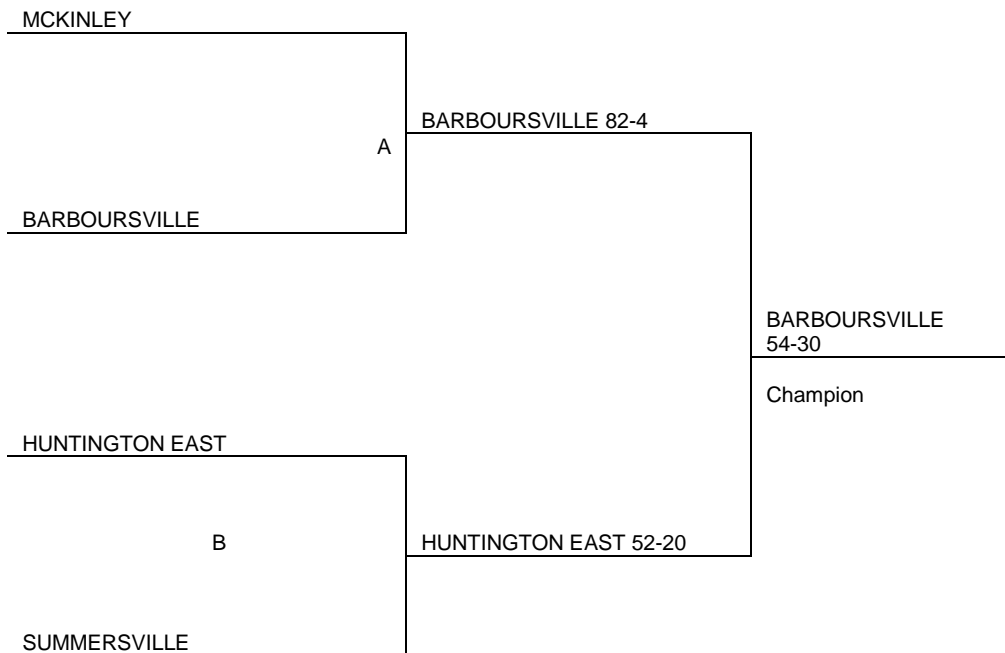

Woodrow Wilson Middle School Duals

Weight Class: 1st-4th

Date:

Championship Bracket

Consolation Bracket

Woodrow Wilson Middle School Duals

Weight Class: 5th-8th

Date:

Championship Bracket

Consolation Bracket

Woodrow Wilson Middle School Duals

Weight Class: 9th 12th

Date:

Championship Bracket

Consolation Bracket

Woodrow Wilson Middle School Duals