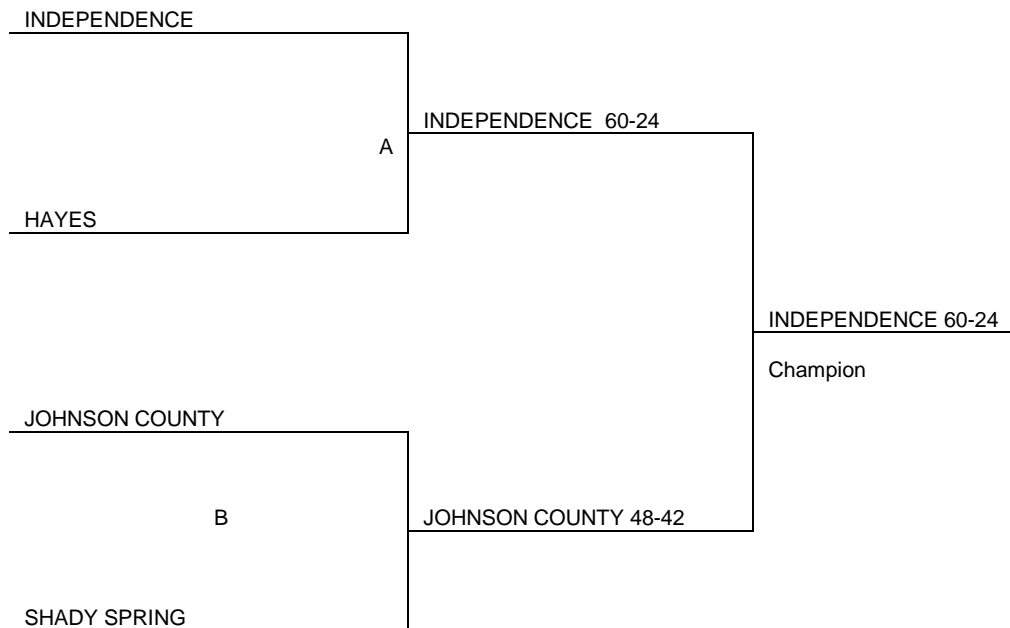

Woodrow Wilson Middle School Duals

Weight Class: 1st-4th

Date:

Championship Bracket