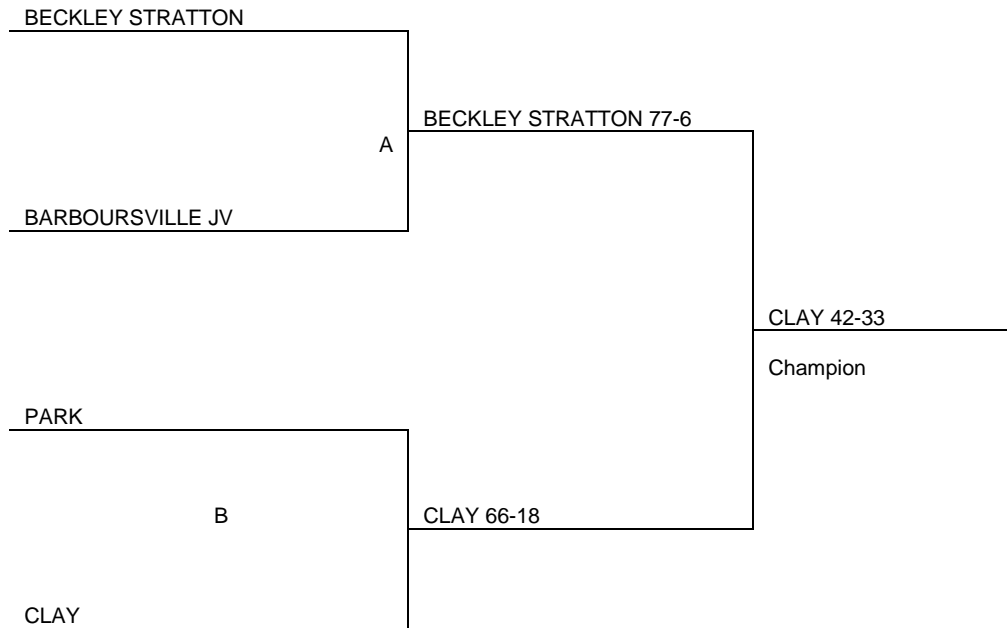

Woodrow Wilson Middle School Duals

Weight Class: 1st-4th

Date:

Championship Bracket

Consolation Bracket

Woodrow Wilson Middle School Duals

Weight Class: 5th-8th

Date:

Championship Bracket

Consolation Bracket

Woodrow Wilson Middle School Duals

Weight Class: 9th 12th

Date:

Championship Bracket

Consolation Bracket

Woodrow Wilson Middle School Duals

Weight Class: 13th -16th

Date:

Championship Bracket

Consolation Bracket