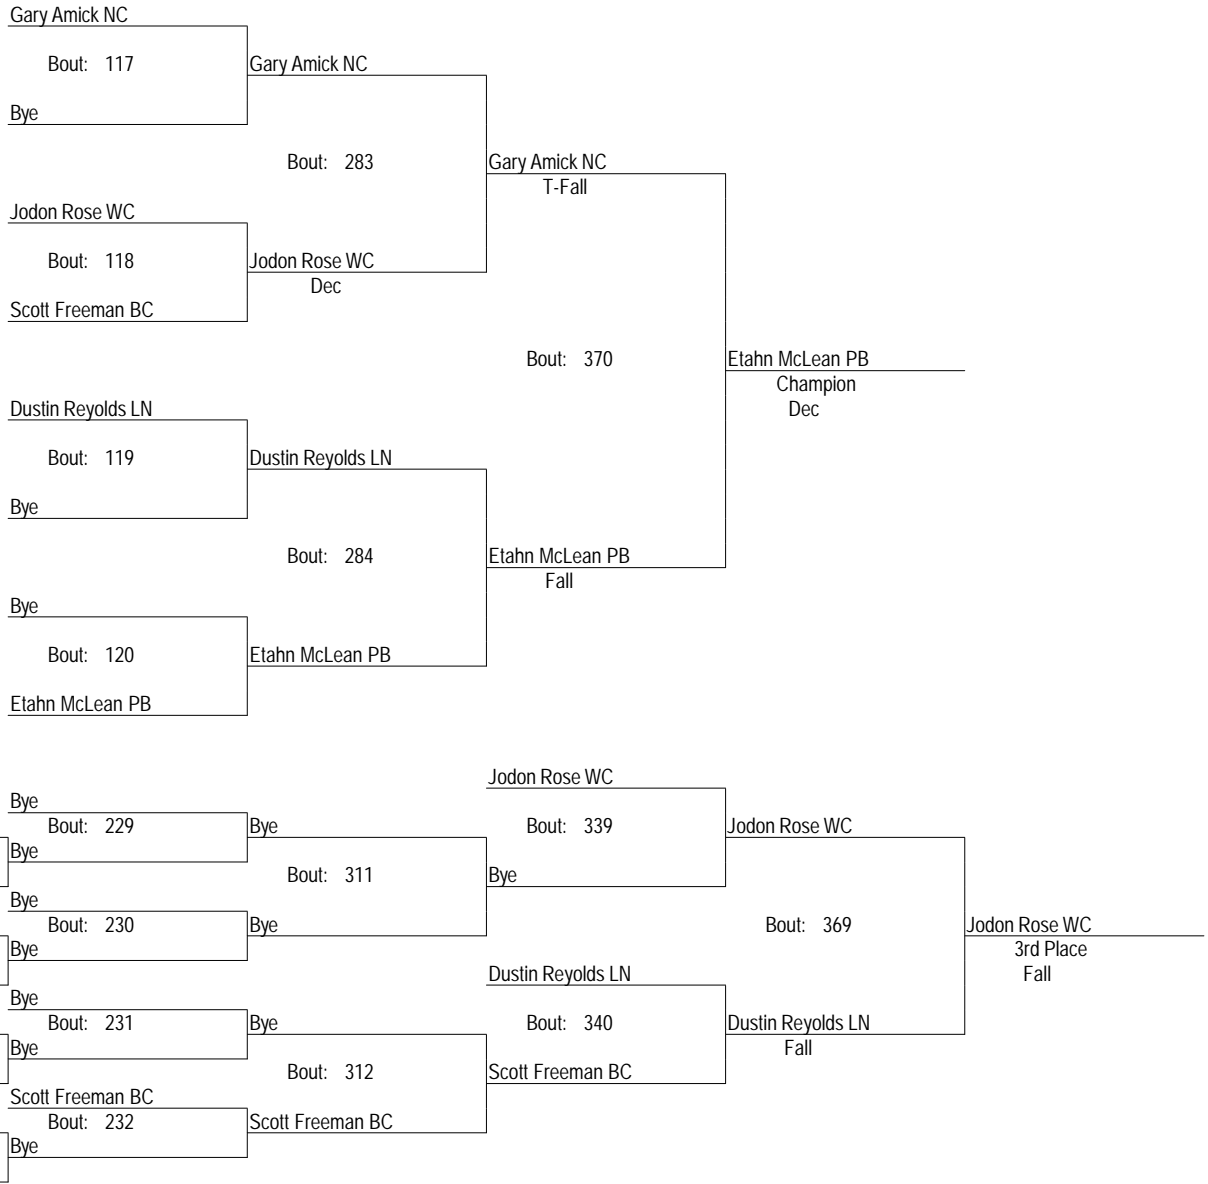

HARD WOOD DUALS 2016

12-17-2016

113

- Place Winners -
 1st Etahn McLean PB
 2nd Gary Amick NC
 3rd Jodon Rose WC
 4th Dustin Reynolds LN

- Place Winners -