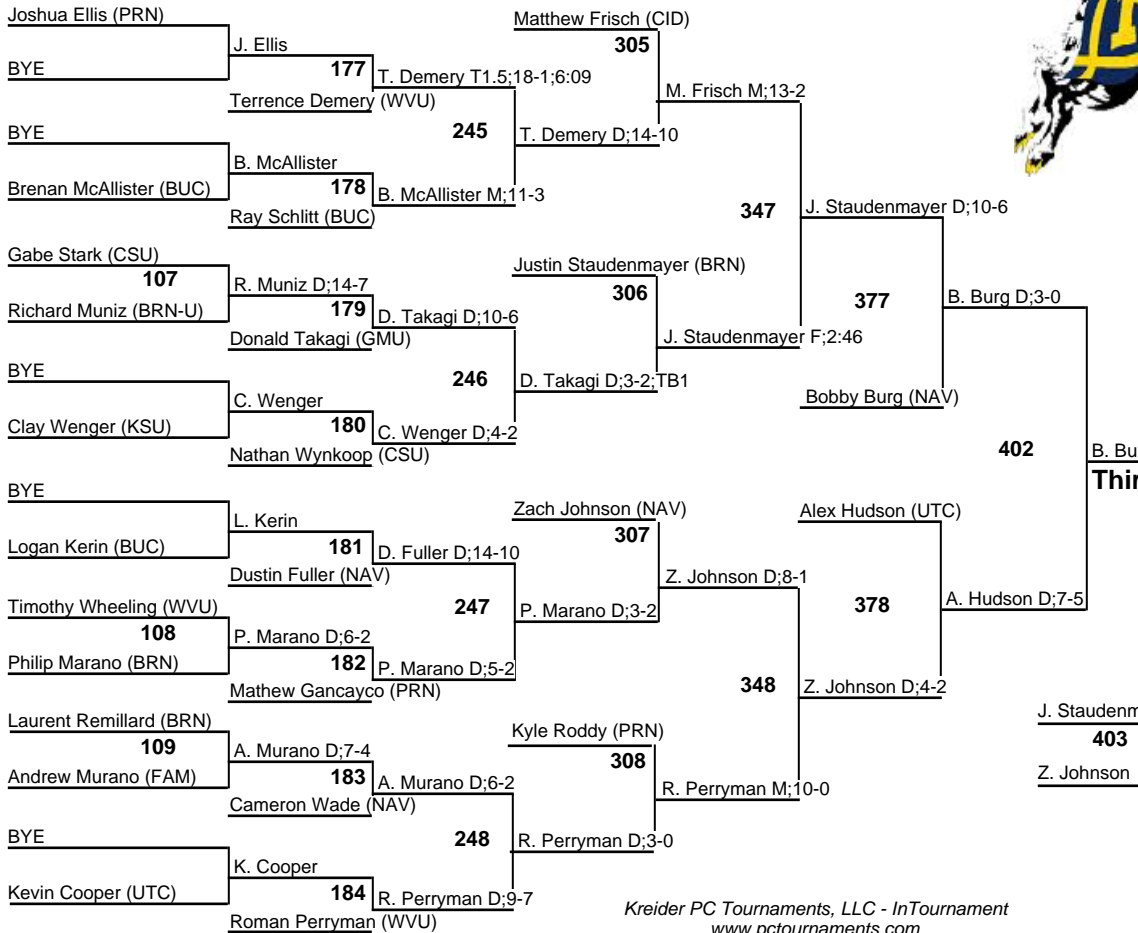

Third Place

Fifth Place