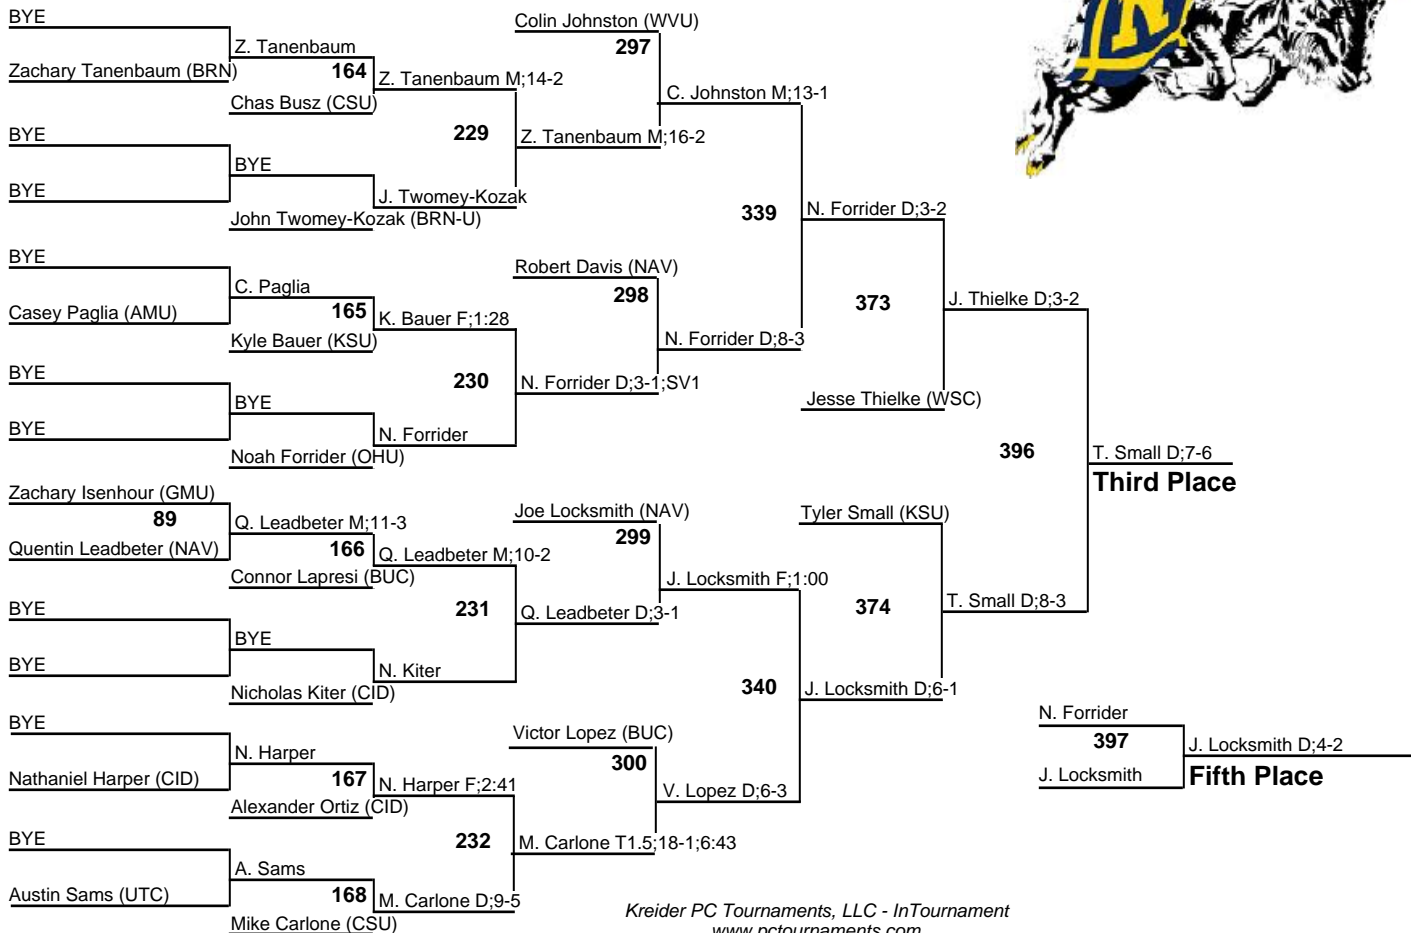

2013 Navy Classic Open

141

23 November 2013