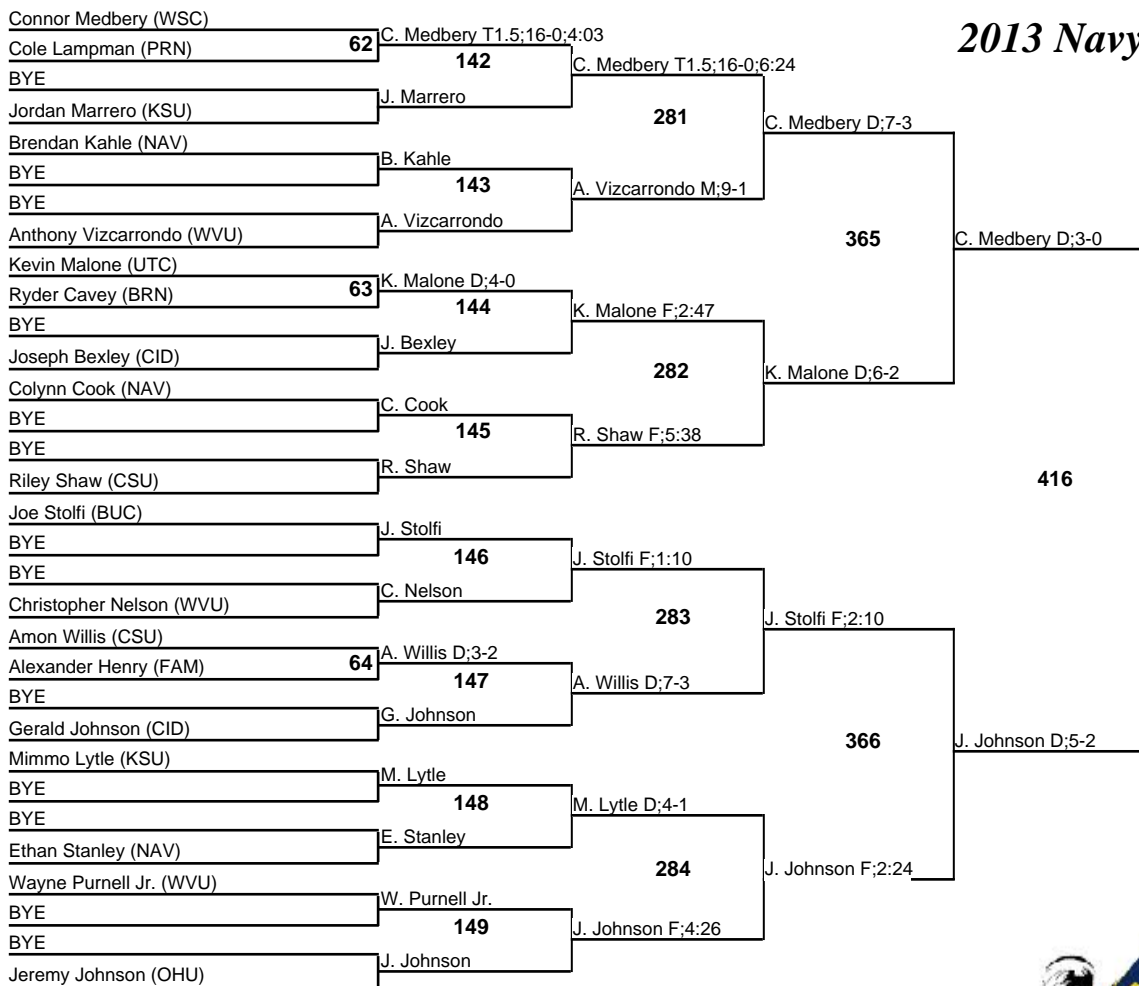

# 2013 Navy Classic Open

197

23 November 2013

# 2013 Navy Classic Open

285

23 November 2013

**Champion**

**Third Place**

**Fifth Place**