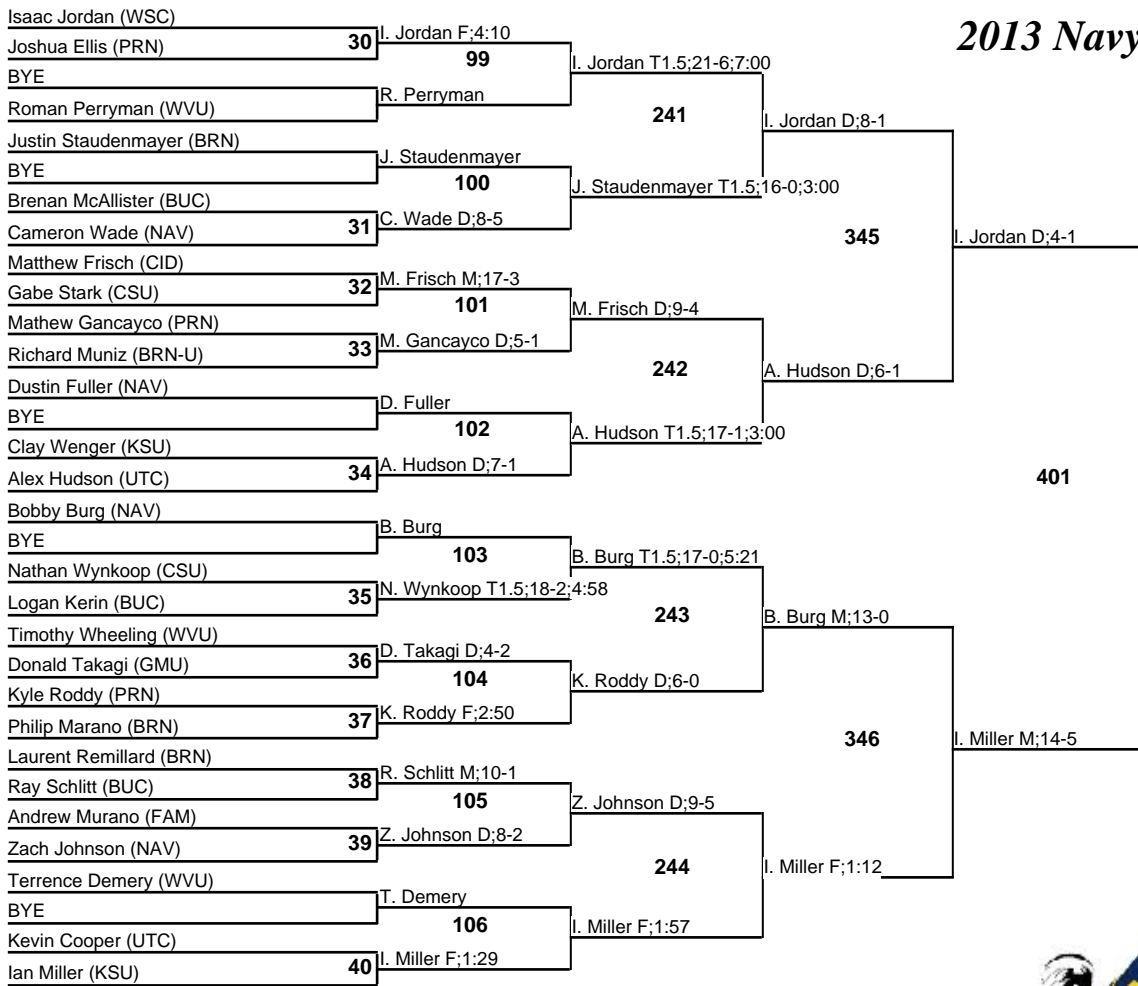

# 2013 Navy Classic Open

141

23 November 2013

# 2013 Navy Classic Open

157

23 November 2013

**Champion**

**Third Place**

**Fifth Place**