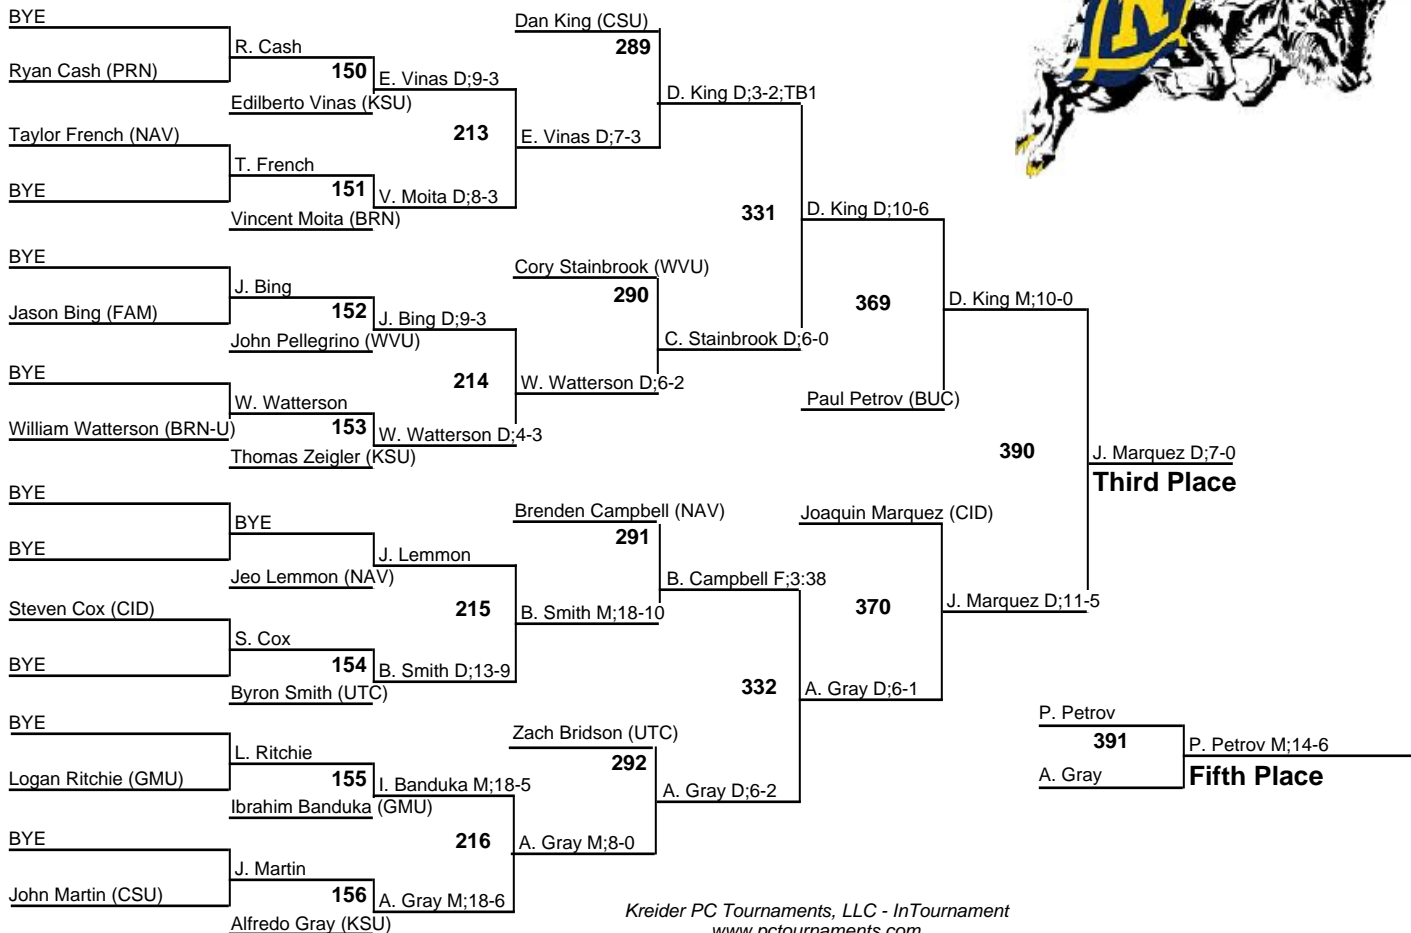

2013 Navy Classic Open

Team Standings

Plc	Score	School	CH	WB	1	2	3	4	5	6
1	164.0	Wisconsin	0	0	3	2	2	2	1	0
2	106.5	Navy	0	0	0	2	1	1	3	0
3	101.5	Princeton	0	0	0	3	0	0	2	1
4	95.5	Kent State	0	0	1	0	4	0	0	1
5	93.0	Chattanooga	0	0	1	0	0	4	1	0
6	83.0	Ohio	0	0	2	1	1	0	0	1
7	72.5	Brown	0	0	1	0	0	1	1	0
8	69.0	Bucknell	0	0	0	0	1	0	2	1
9	61.5	West Virginia	0	0	0	2	0	0	0	2
10	59.5	The Citadel	0	0	1	0	1	0	0	1
11	35.0	Cleveland State	0	0	0	0	0	1	0	0
12	33.5	Franklin & Marshall	0	0	1	0	0	0	0	0
13	3.5	George Mason	0	0	0	0	0	0	0	0
14	2.0	American	0	0	0	0	0	0	0	0

2013 Navy Classic Open

125

23 November 2013