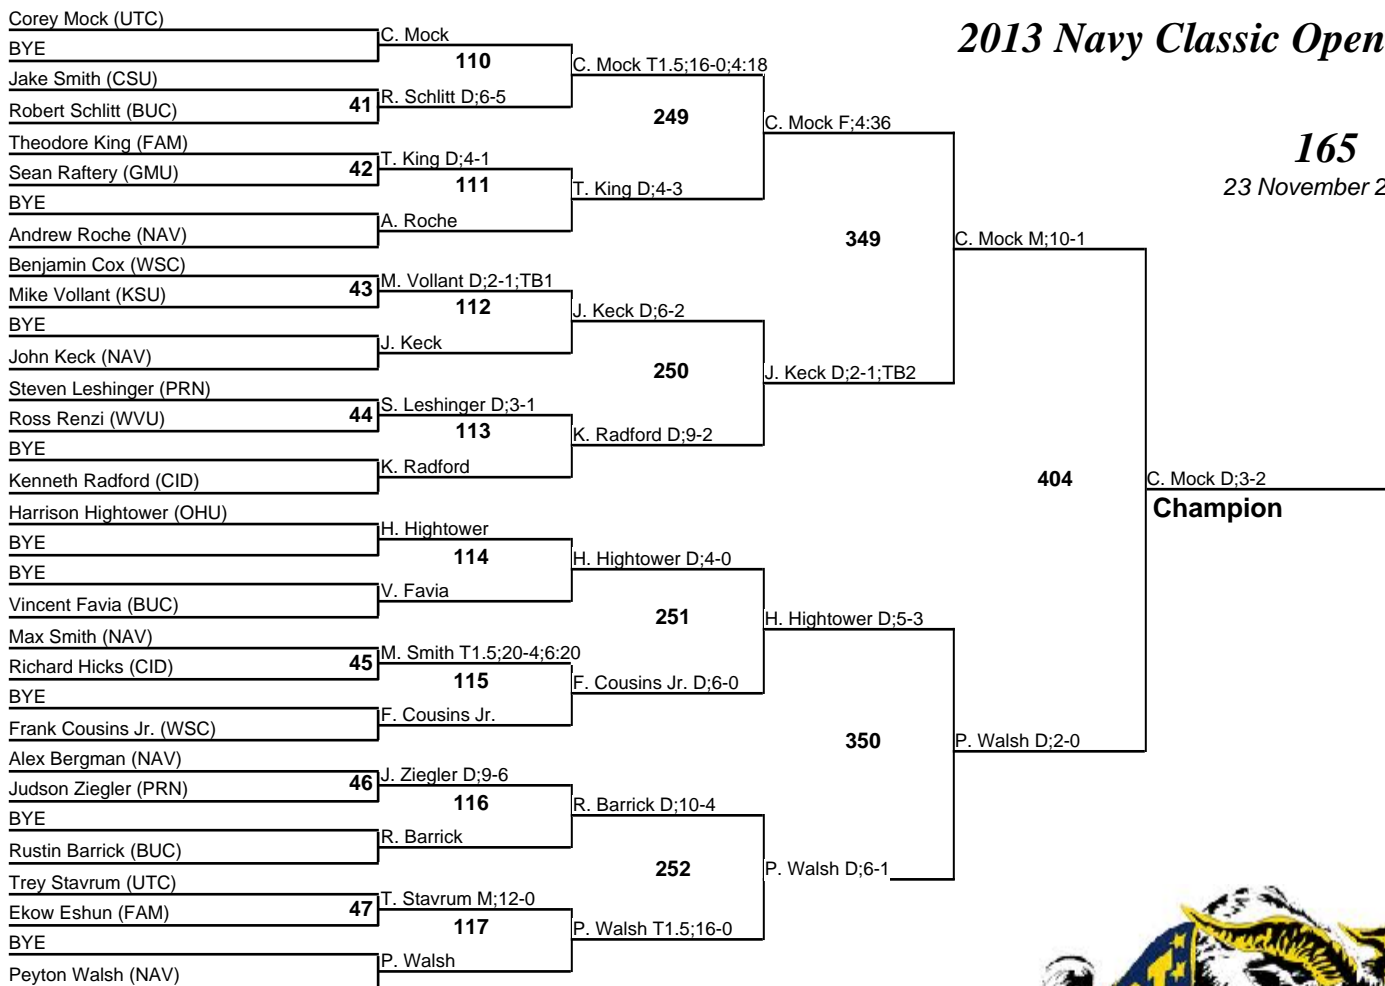

2013 Navy Classic Open

165

23 November 2013