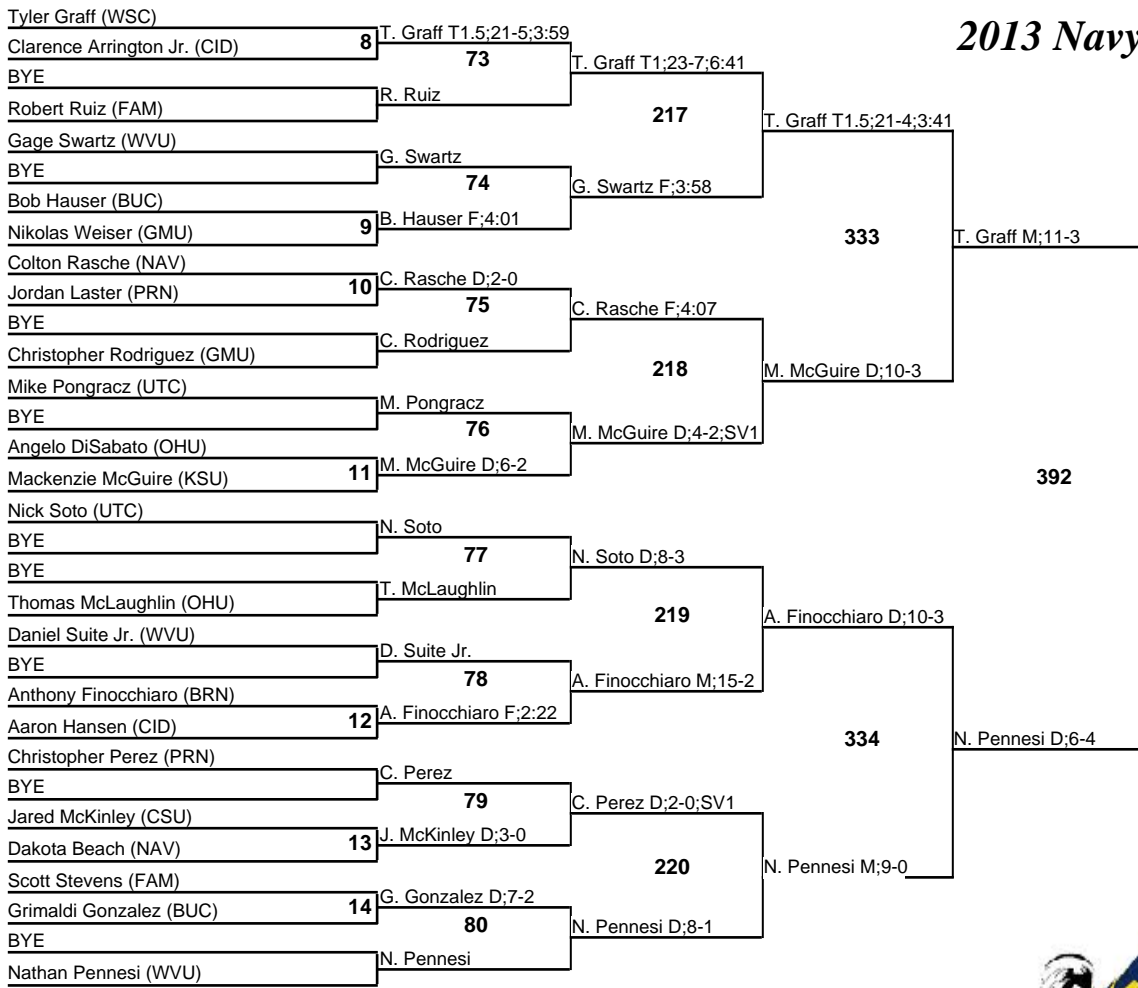

## Team Standings

Plc	Score	School	CH	WB	1	2	3	4	5	6
1	164.0	Wisconsin	0	0	3	2	2	2	1	0
2	106.5	Navy	0	0	0	2	1	1	3	0
3	101.5	Princeton	0	0	0	3	0	0	2	1
4	95.5	Kent State	0	0	1	0	4	0	0	1
5	93.0	Chattanooga	0	0	1	0	0	4	1	0
6	83.0	Ohio	0	0	2	1	1	0	0	1
7	72.5	Brown	0	0	1	0	0	1	1	0
8	69.0	Bucknell	0	0	0	0	1	0	2	1
9	61.5	West Virginia	0	0	0	2	0	0	0	2
10	59.5	The Citadel	0	0	1	0	1	0	0	1
11	35.0	Cleveland State	0	0	0	0	0	1	0	0
12	33.5	Franklin & Marshall	0	0	1	0	0	0	0	0
13	3.5	George Mason	0	0	0	0	0	0	0	0
14	2.0	American	0	0	0	0	0	0	0	0

# 2013 Navy Classic Open

125

23 November 2013

# 2013 Navy Classic Open

133

23 November 2013

**Champion**

**Third Place**

**Fifth Place**