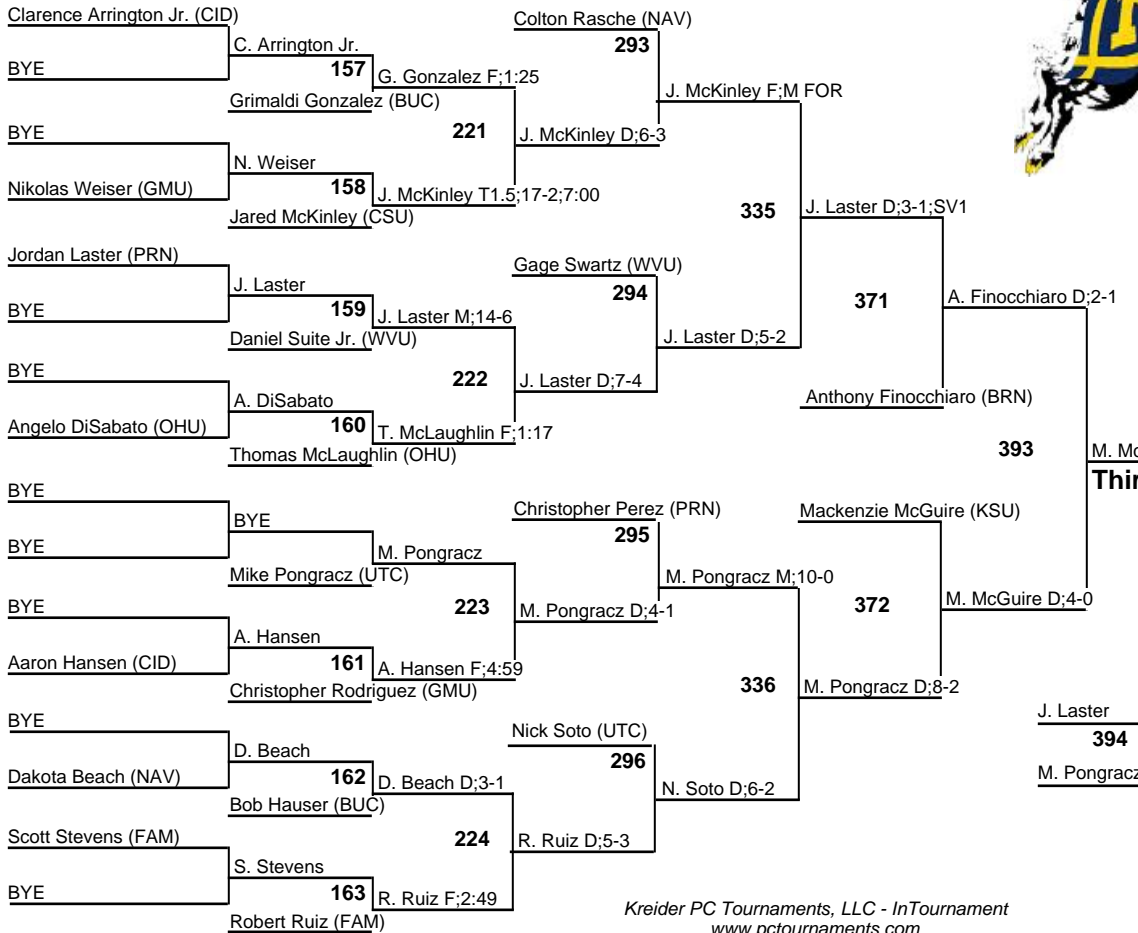

Third Place

Fifth Place