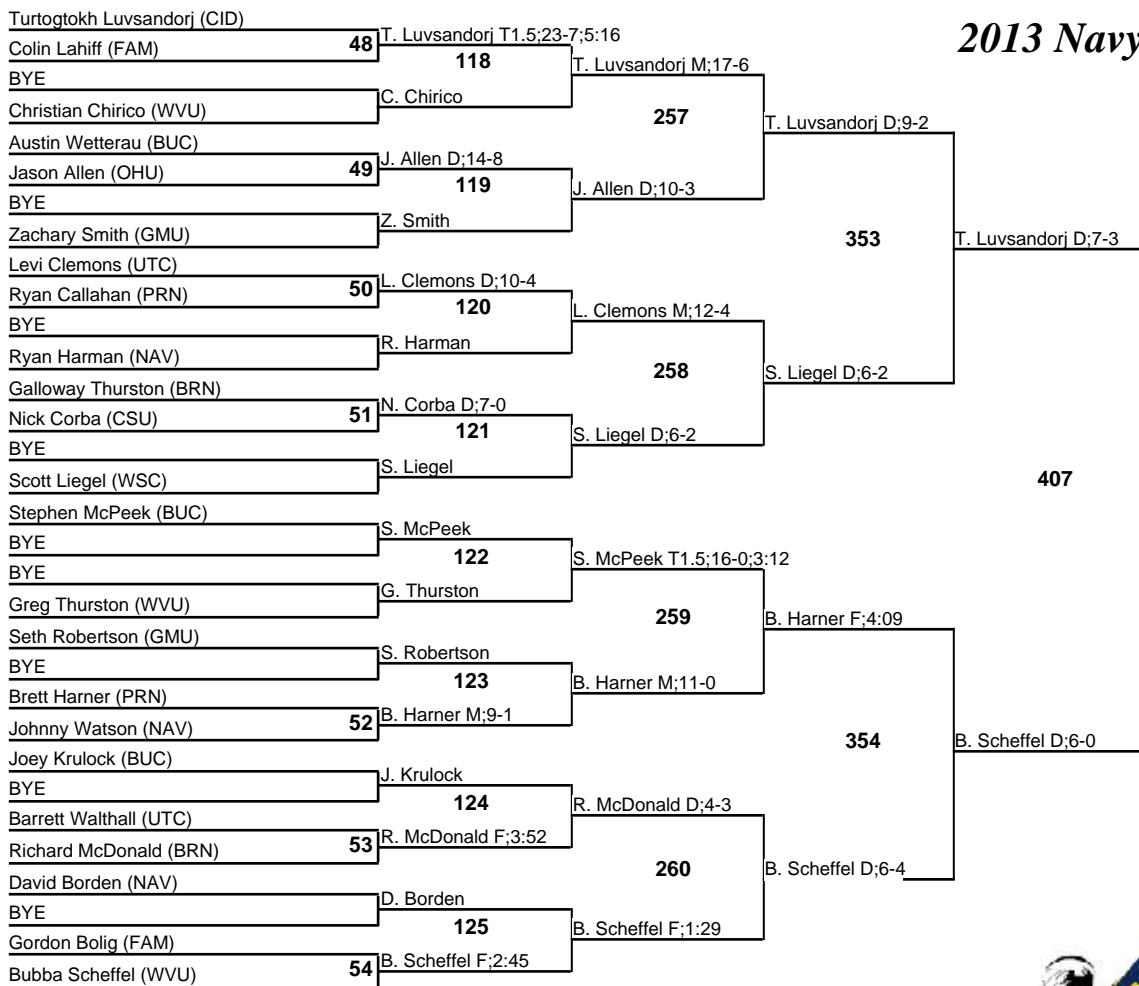

2013 Navy Classic Open

174

23 November 2013

T. Luvsandori D;5-2

Champion