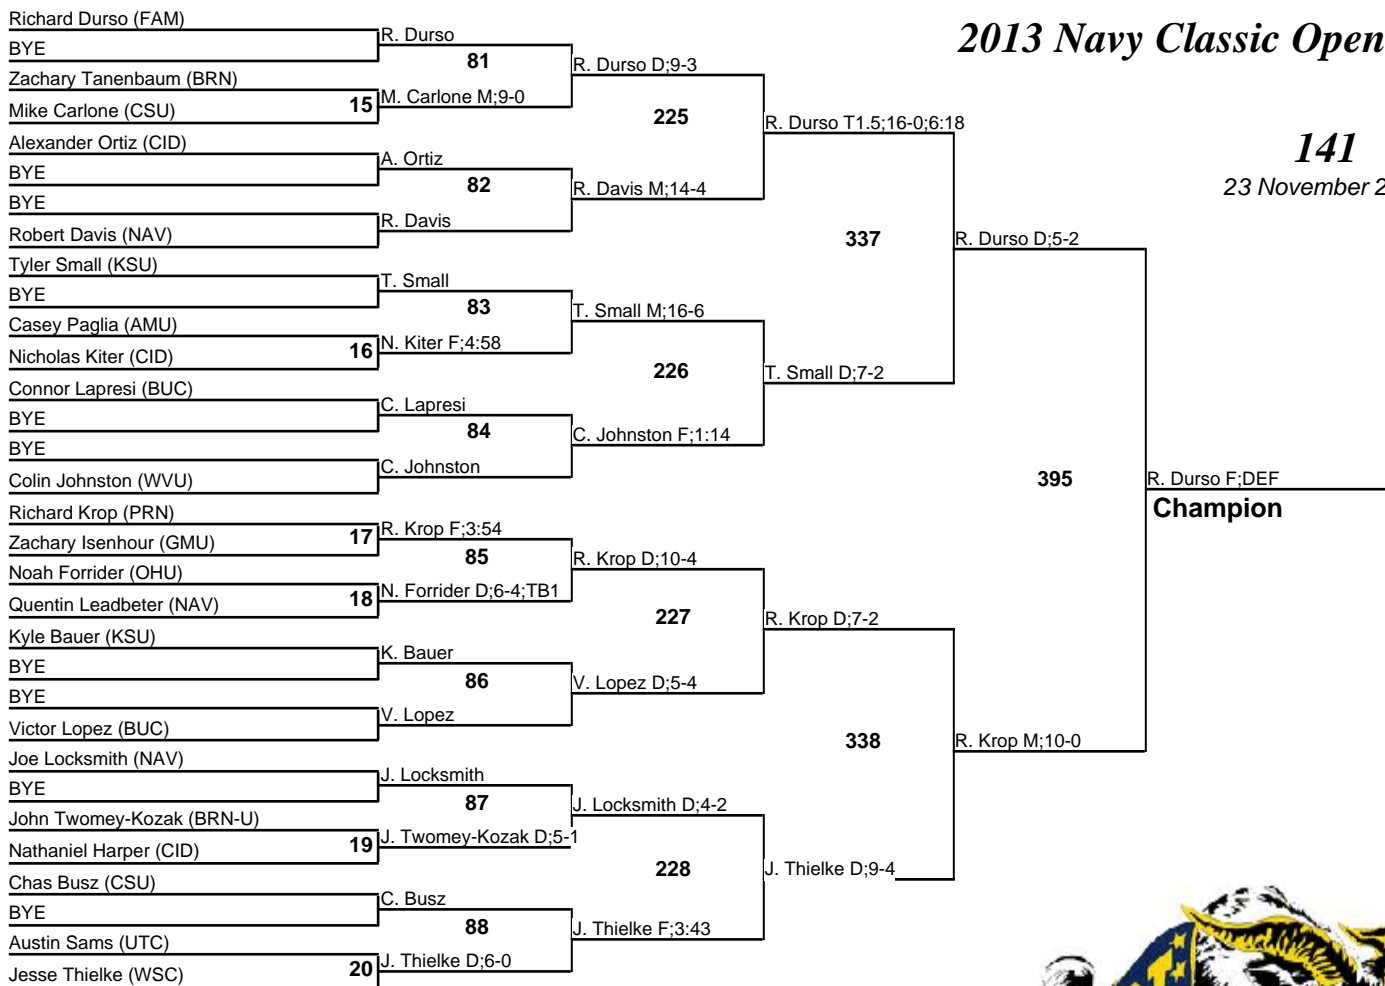

2013 Navy Classic Open

141

23 November 2013