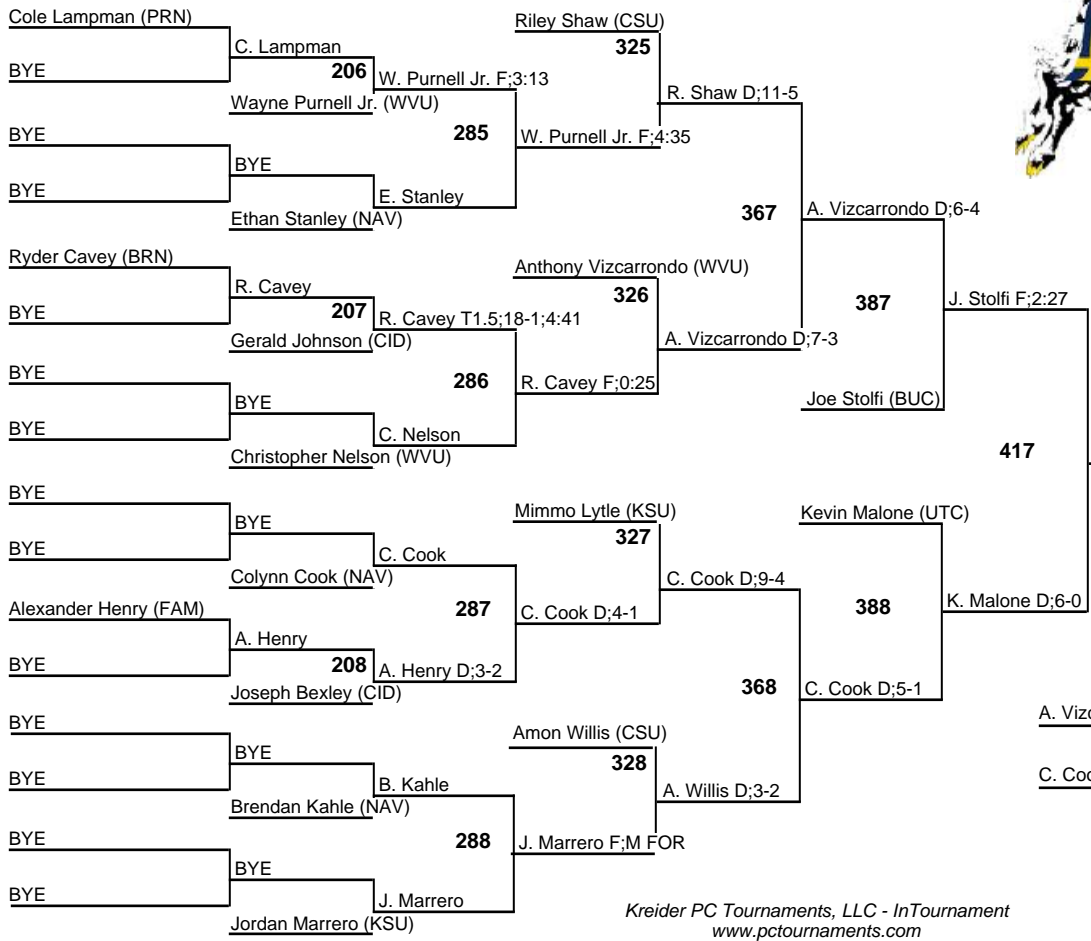

# 2013 Navy Classic Open

197

23 November 2013

# 2013 Navy Classic Open

285

23 November 2013

**Champion**

**Third Place**

**Fifth Place**