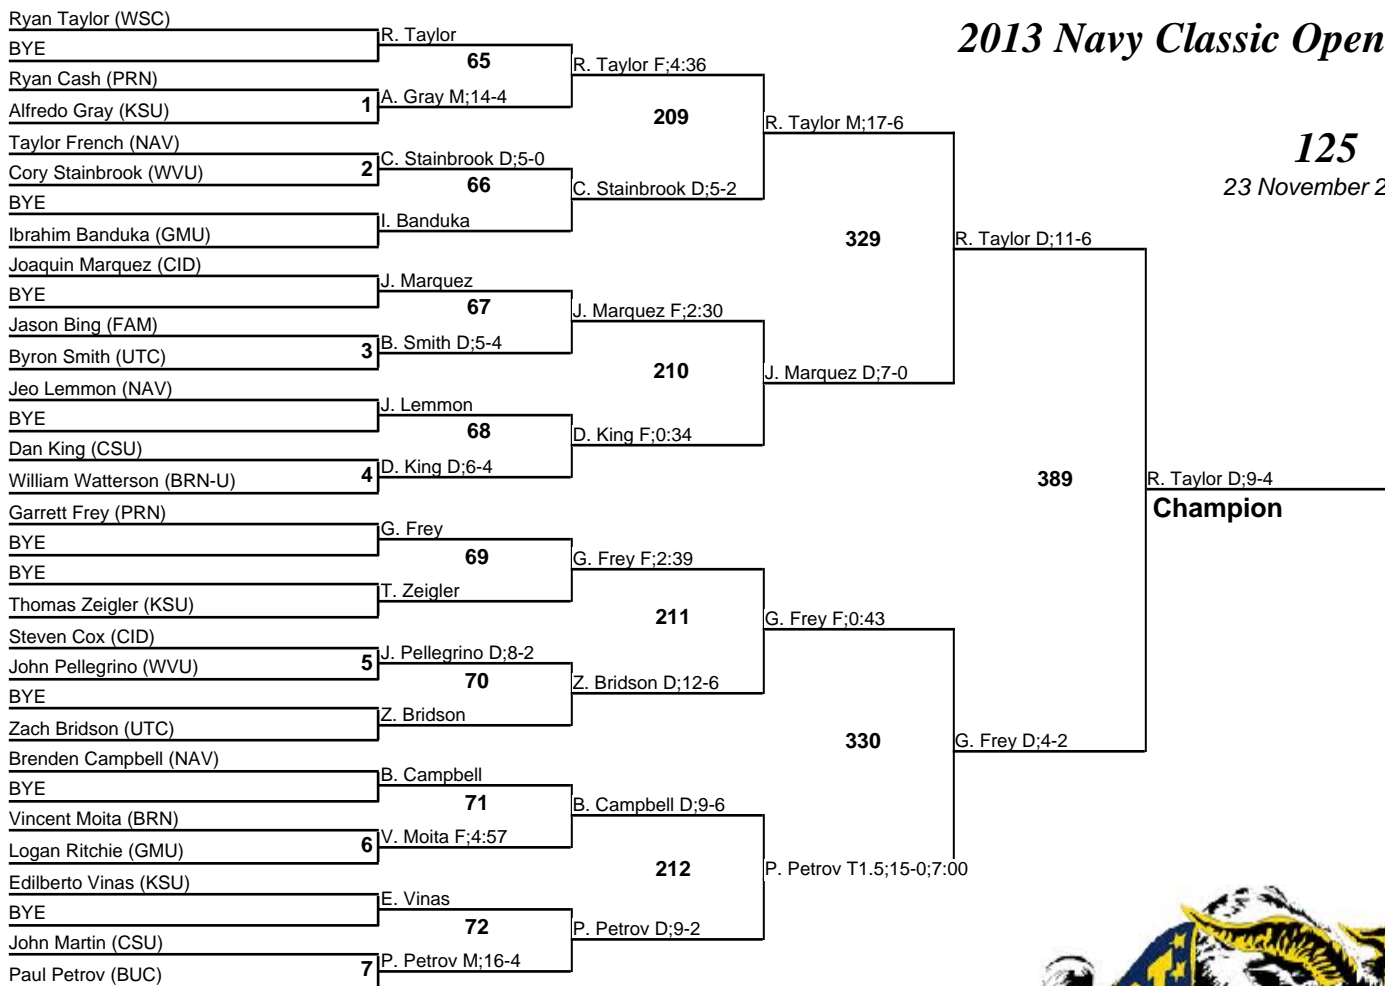

2013 Navy Classic Open

Team Standings

Plc	Score	School	CH	WB	1	2	3	4	5	6
1	164.0	Wisconsin	0	0	3	2	2	2	1	0
2	106.5	Navy	0	0	0	2	1	1	3	0
3	101.5	Princeton	0	0	0	3	0	0	2	1
4	95.5	Kent State	0	0	1	0	4	0	0	1
5	93.0	Chattanooga	0	0	1	0	0	4	1	0
6	83.0	Ohio	0	0	2	1	1	0	0	1
7	72.5	Brown	0	0	1	0	0	1	1	0
8	69.0	Bucknell	0	0	0	0	1	0	2	1
9	61.5	West Virginia	0	0	0	2	0	0	0	2
10	59.5	The Citadel	0	0	1	0	1	0	0	1
11	35.0	Cleveland State	0	0	0	0	0	1	0	0
12	33.5	Franklin & Marshall	0	0	1	0	0	0	0	0
13	3.5	George Mason	0	0	0	0	0	0	0	0
14	2.0	American	0	0	0	0	0	0	0	0

2013 Navy Classic Open

125

23 November 2013