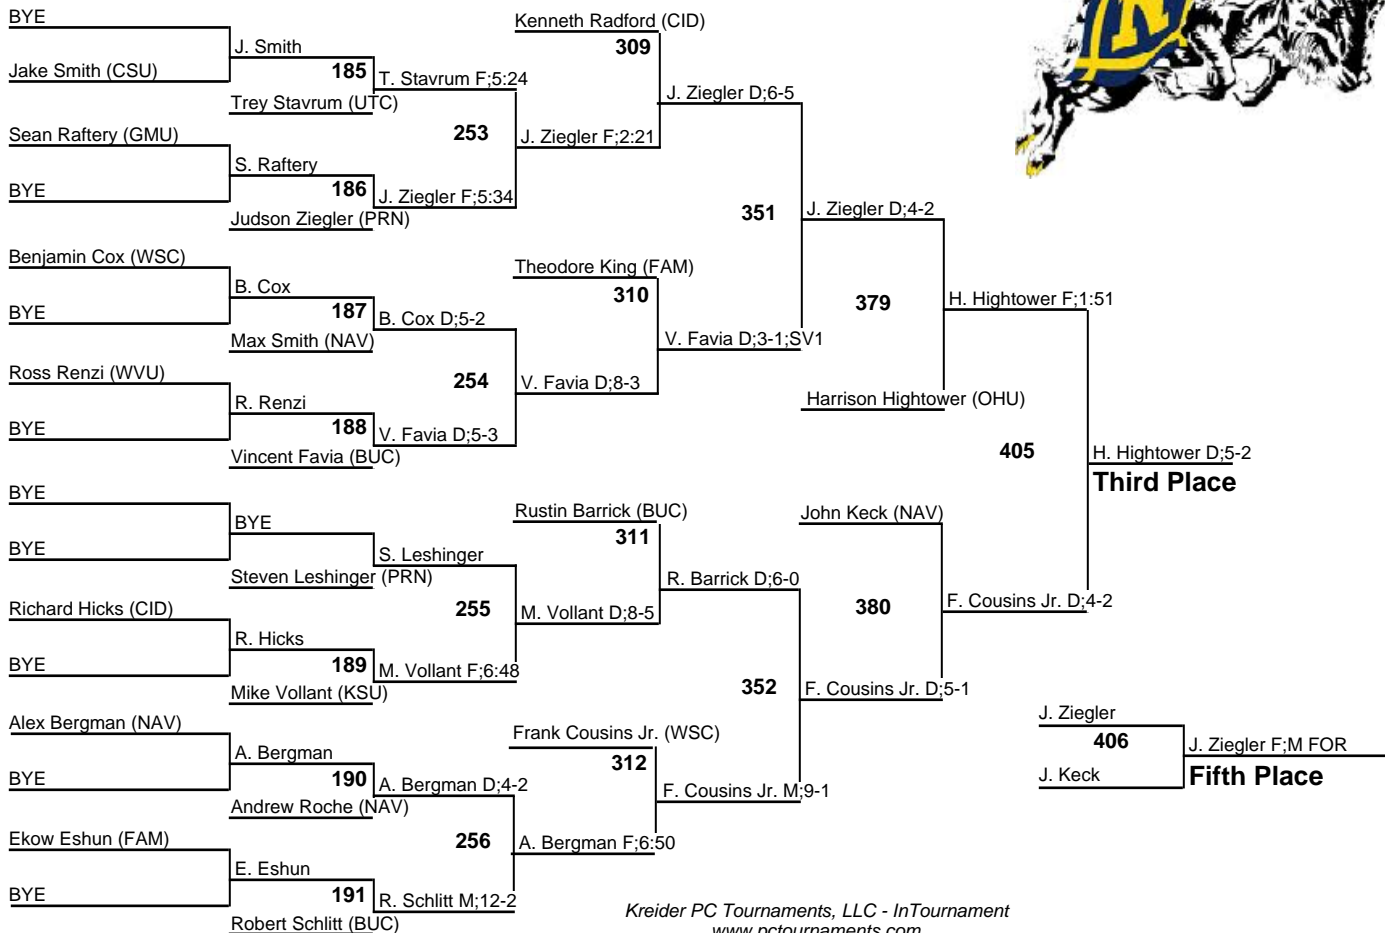

2013 Navy Classic Open

165

23 November 2013