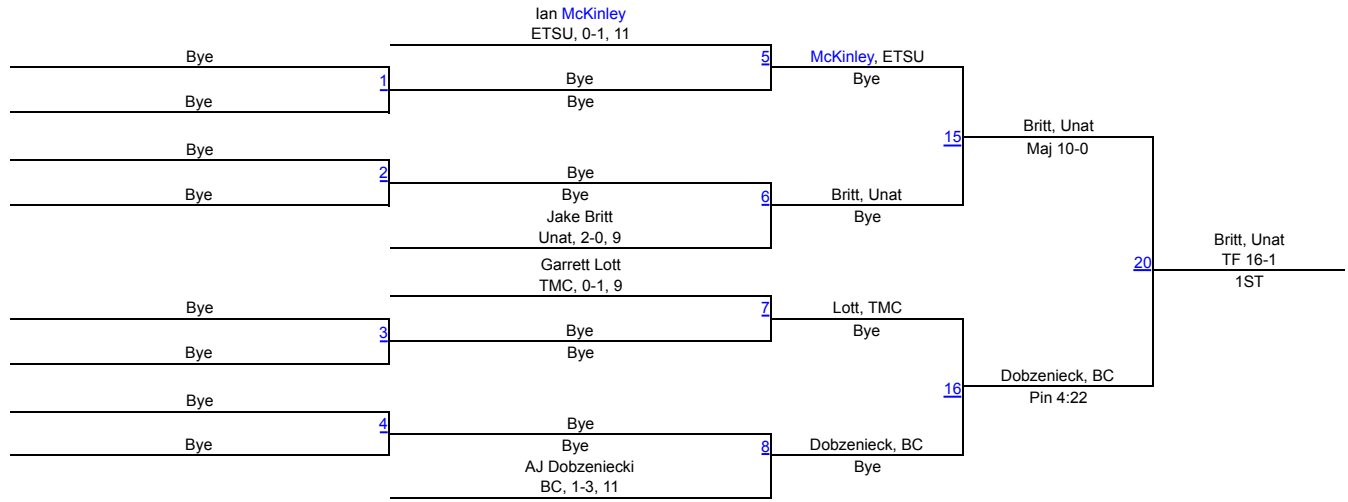

2013 W&L INVITATIONAL FINAL RESULTS

TEAM	POINTS
1. Washington and Lee	81.0
2. Bridgewater	51.5
3. Truett McConnell	41.5
4. Ferrum	31.5
5. Campbell	24.0
5. West Virginia Tech	24.0
7. East Tennessee State	22.0
8. Limestone	14.5
9. Southern Virginia	14.0
10. Lindsey Wilson	8.0

Washington & Lee Invitational

125

Washington & Lee Invitational

141

Washington & Lee Invitational

149

Washington & Lee Invitational

157