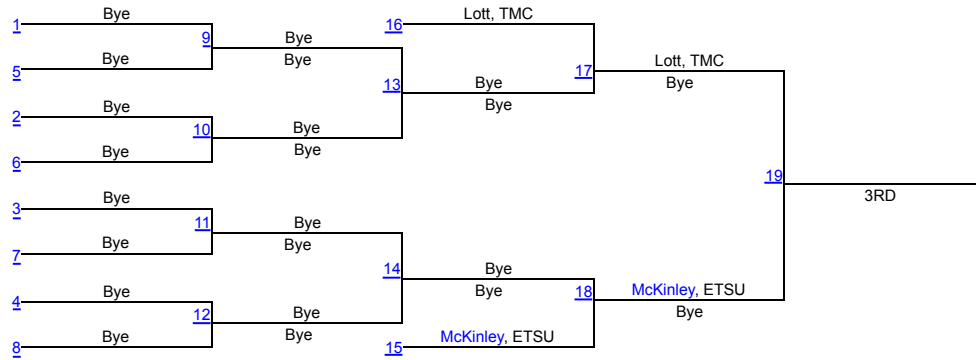

2013 W&L INVITATIONAL FINAL RESULTS

TEAM	POINTS
1. Washington and Lee	81.0
2. Bridgewater	51.5
3. Truett McConnell	41.5
4. Ferrum	31.5
5. Campbell	24.0
5. West Virginia Tech	24.0
7. East Tennessee State	22.0
8. Limestone	14.5
9. Southern Virginia	14.0
10. Lindsey Wilson	8.0

Washington & Lee Invitational

125

Washington & Lee Invitational

141

Washington & Lee Invitational

149

Washington & Lee Invitational

157