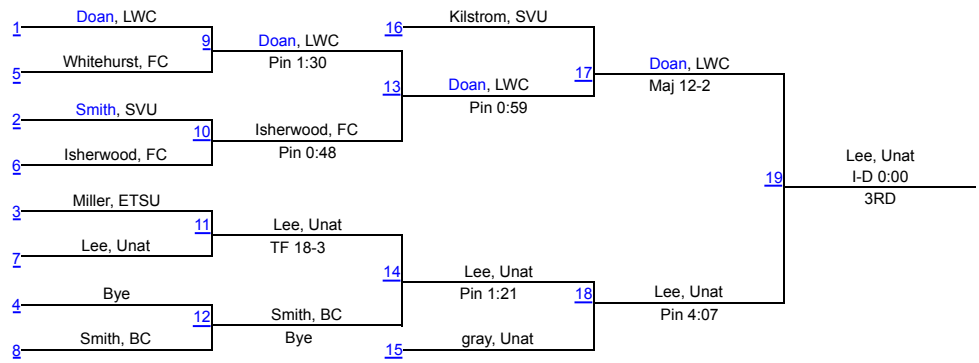

2013 W&L INVITATIONAL FINAL RESULTS

TEAM	POINTS
1. Washington and Lee	81.0
2. Bridgewater	51.5
3. Truett McConnell	41.5
4. Ferrum	31.5
5. Campbell	24.0
5. West Virginia Tech	24.0
7. East Tennessee State	22.0
8. Limestone	14.5
9. Southern Virginia	14.0
10. Lindsey Wilson	8.0

Washington & Lee Invitational

125

Washington & Lee Invitational

141

Washington & Lee Invitational

149

Washington & Lee Invitational

157

Washington & Lee Invitational

165

Washington & Lee Invitational

174

Washington & Lee Invitational

184

Washington & Lee Invitational

197