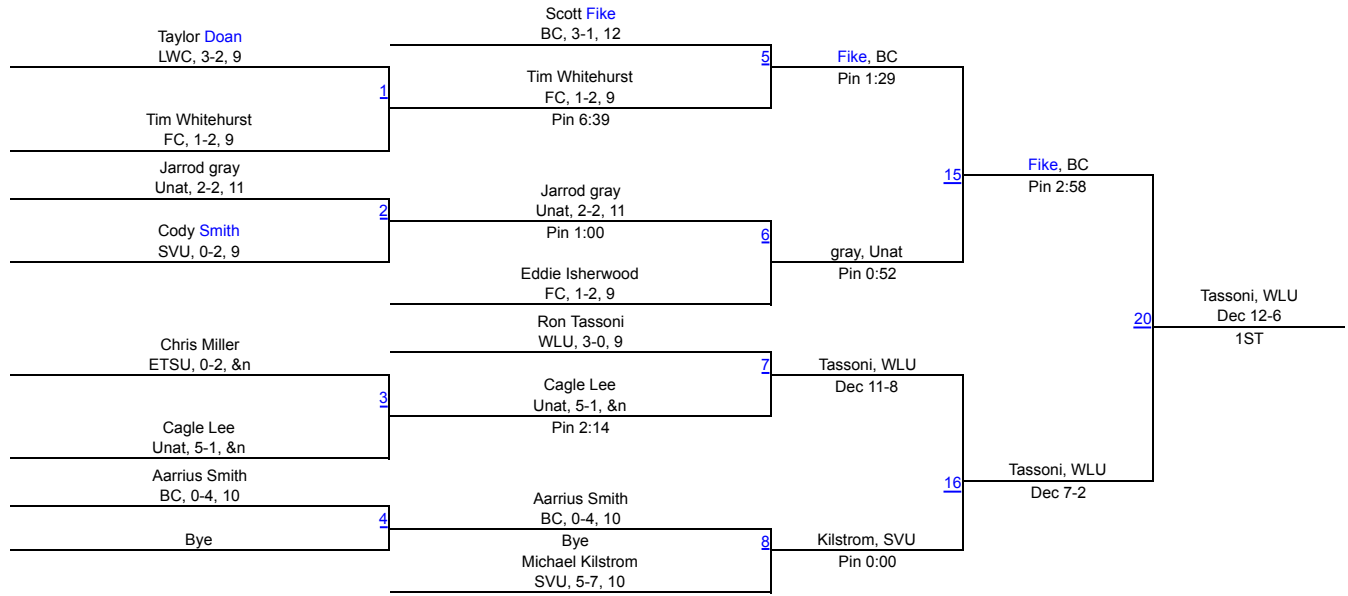

2013 W&L INVITATIONAL FINAL RESULTS

TEAM	POINTS
1. Washington and Lee	81.0
2. Bridgewater	51.5
3. Truett McConnell	41.5
4. Ferrum	31.5
5. Campbell	24.0
5. West Virginia Tech	24.0
7. East Tennessee State	22.0
8. Limestone	14.5
9. Southern Virginia	14.0
10. Lindsey Wilson	8.0

Washington & Lee Invitational

125

Washington & Lee Invitational

141

Washington & Lee Invitational

149

Washington & Lee Invitational

157

Washington & Lee Invitational

165

Washington & Lee Invitational

174

Washington & Lee Invitational

184

Washington & Lee Invitational

197