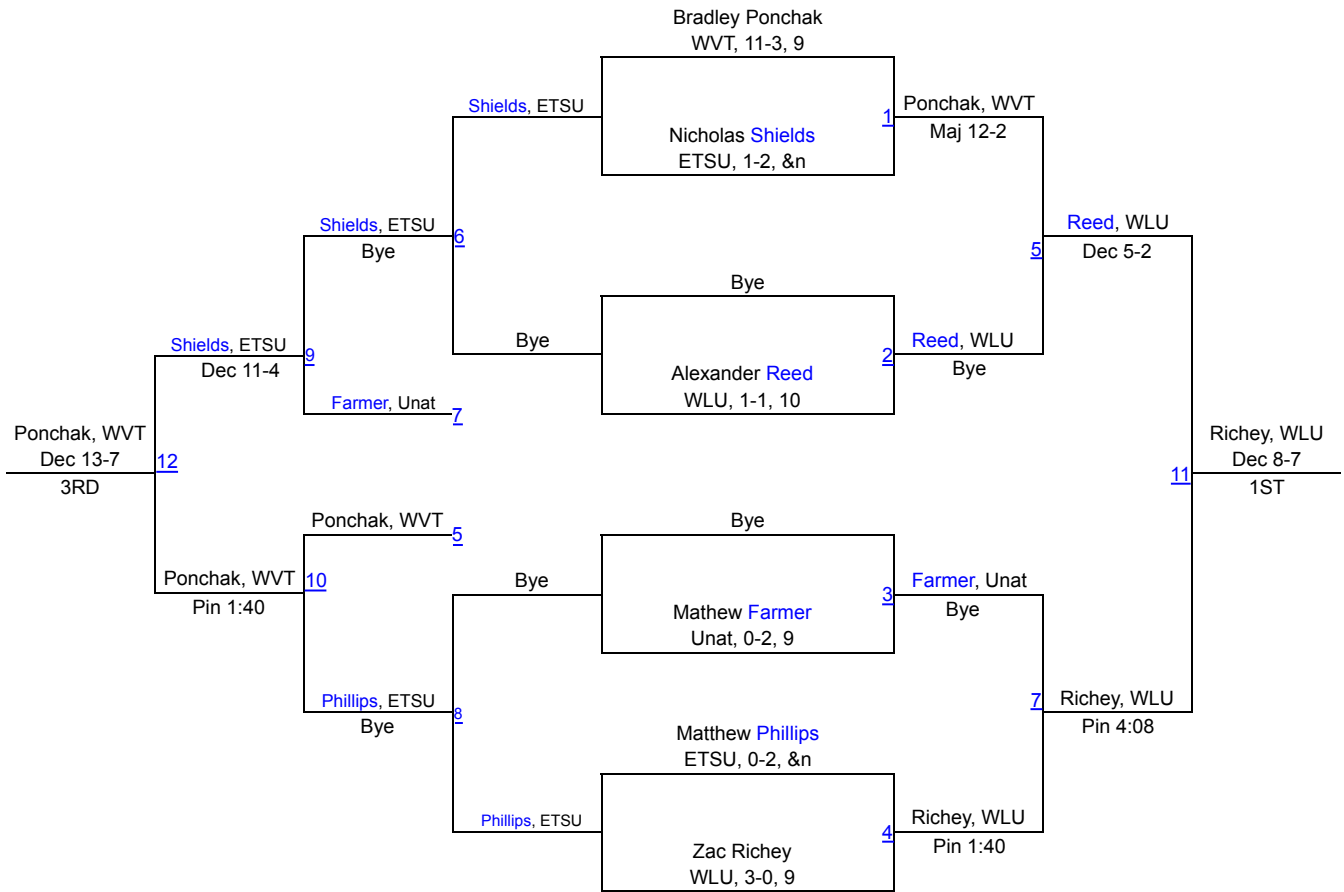

2013 W&L INVITATIONAL FINAL RESULTS

TEAM	POINTS
1. Washington and Lee	81.0
2. Bridgewater	51.5
3. Truett McConnell	41.5
4. Ferrum	31.5
5. Campbell	24.0
5. West Virginia Tech	24.0
7. East Tennessee State	22.0
8. Limestone	14.5
9. Southern Virginia	14.0
10. Lindsey Wilson	8.0

Washington & Lee Invitational

125

Washington & Lee Invitational

141

Washington & Lee Invitational

149

Washington & Lee Invitational

157

Washington & Lee Invitational

165

Washington & Lee Invitational

174

Washington & Lee Invitational

184

Washington & Lee Invitational

197