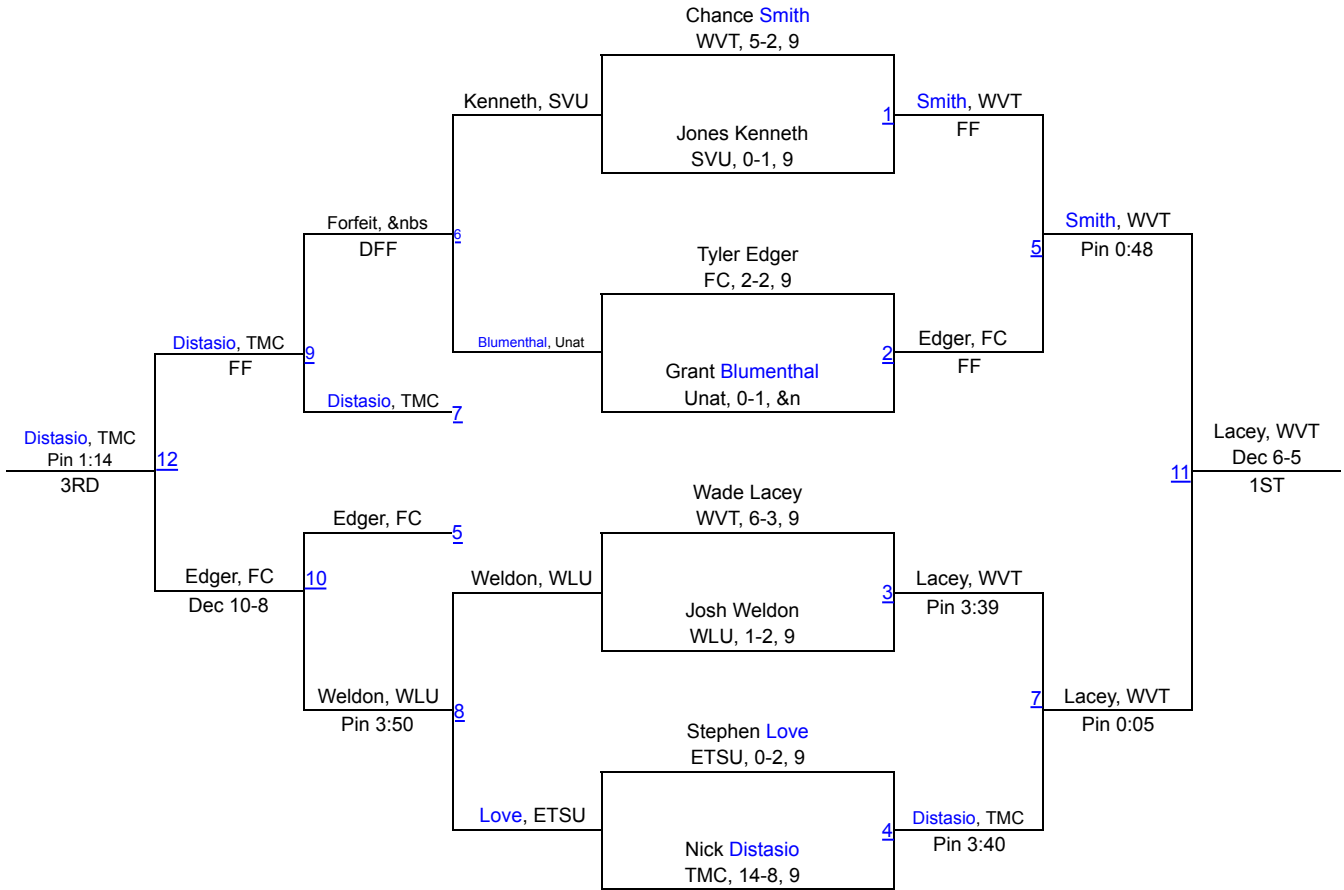

2013 W&L INVITATIONAL FINAL RESULTS

TEAM	POINTS
1. Washington and Lee	81.0
2. Bridgewater	51.5
3. Truett McConnell	41.5
4. Ferrum	31.5
5. Campbell	24.0
5. West Virginia Tech	24.0
7. East Tennessee State	22.0
8. Limestone	14.5
9. Southern Virginia	14.0
10. Lindsey Wilson	8.0

Washington & Lee Invitational

125

Washington & Lee Invitational

141

Washington & Lee Invitational

149

Washington & Lee Invitational

157

Washington & Lee Invitational

165

Washington & Lee Invitational

174

Washington & Lee Invitational

184

Washington & Lee Invitational

197