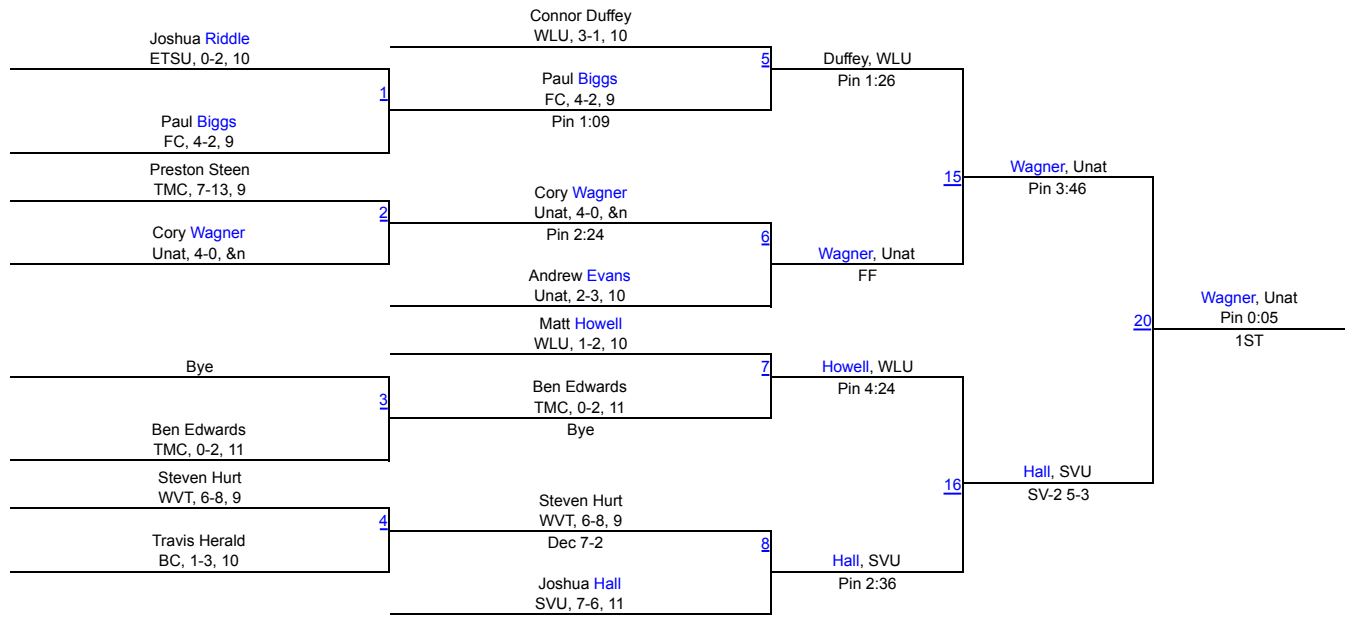

2013 W&L INVITATIONAL FINAL RESULTS

TEAM	POINTS
1. Washington and Lee	81.0
2. Bridgewater	51.5
3. Truett McConnell	41.5
4. Ferrum	31.5
5. Campbell	24.0
5. West Virginia Tech	24.0
7. East Tennessee State	22.0
8. Limestone	14.5
9. Southern Virginia	14.0
10. Lindsey Wilson	8.0

Washington & Lee Invitational

125

Washington & Lee Invitational

141

Washington & Lee Invitational

149

Washington & Lee Invitational

157

Washington & Lee Invitational

165

Washington & Lee Invitational

174

Washington & Lee Invitational

184

Washington & Lee Invitational

197