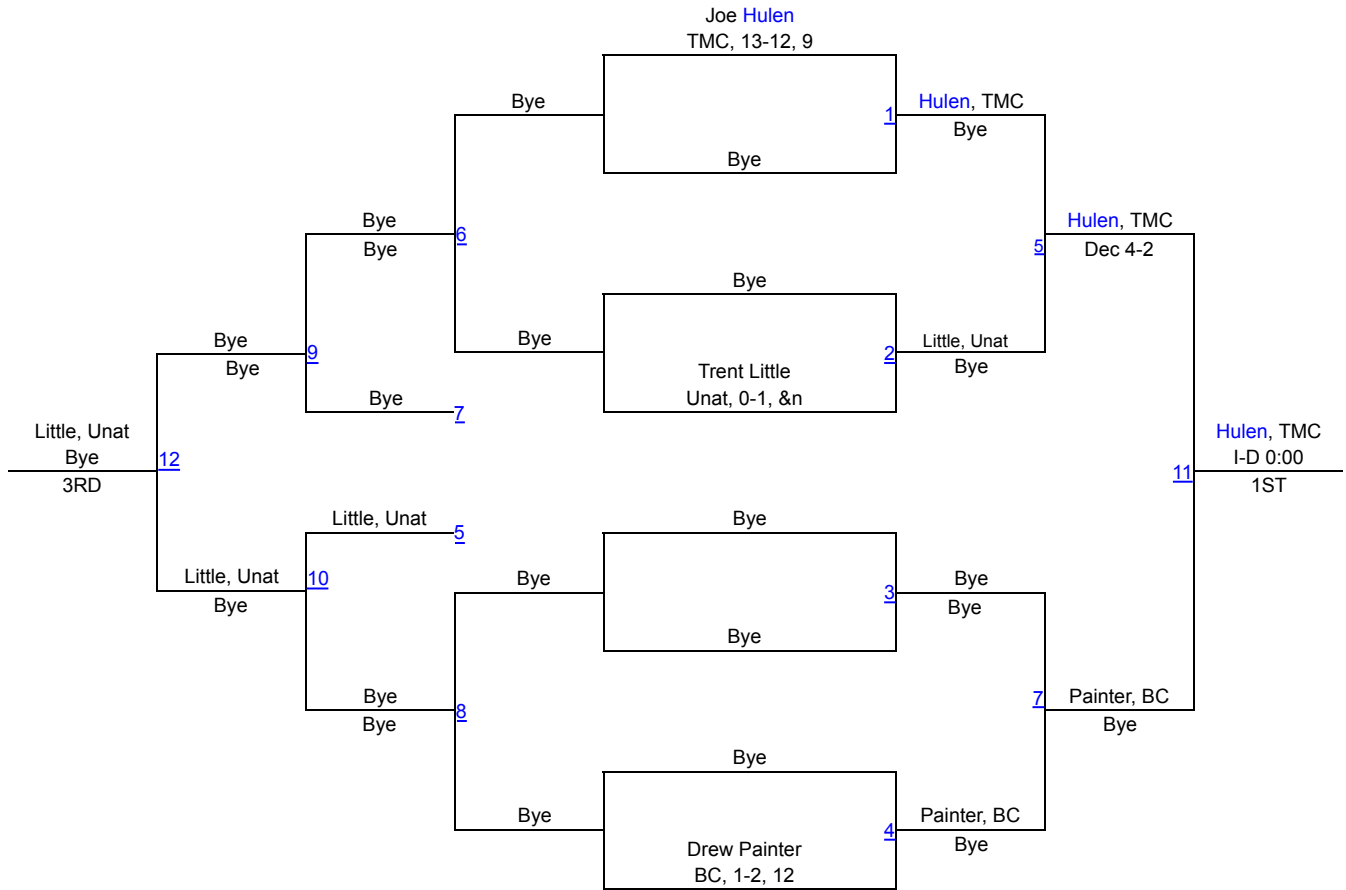

2013 W&L INVITATIONAL FINAL RESULTS

TEAM	POINTS
1. Washington and Lee	81.0
2. Bridgewater	51.5
3. Truett McConnell	41.5
4. Ferrum	31.5
5. Campbell	24.0
5. West Virginia Tech	24.0
7. East Tennessee State	22.0
8. Limestone	14.5
9. Southern Virginia	14.0
10. Lindsey Wilson	8.0

Washington & Lee Invitational

125

Washington & Lee Invitational

141

Washington & Lee Invitational

149

Washington & Lee Invitational

157

Washington & Lee Invitational

165

Washington & Lee Invitational

174

Washington & Lee Invitational

184

Washington & Lee Invitational

197

Washington & Lee Invitational

285