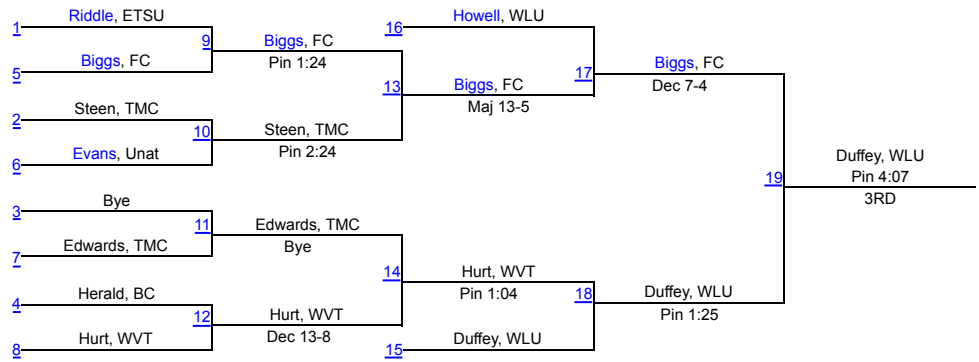

2013 W&L INVITATIONAL FINAL RESULTS

TEAM	POINTS
1. Washington and Lee	81.0
2. Bridgewater	51.5
3. Truett McConnell	41.5
4. Ferrum	31.5
5. Campbell	24.0
5. West Virginia Tech	24.0
7. East Tennessee State	22.0
8. Limestone	14.5
9. Southern Virginia	14.0
10. Lindsey Wilson	8.0

Washington & Lee Invitational

125

Washington & Lee Invitational

141

Washington & Lee Invitational

149

Washington & Lee Invitational

157

Washington & Lee Invitational

165

Washington & Lee Invitational

174

Washington & Lee Invitational

184

Washington & Lee Invitational

197